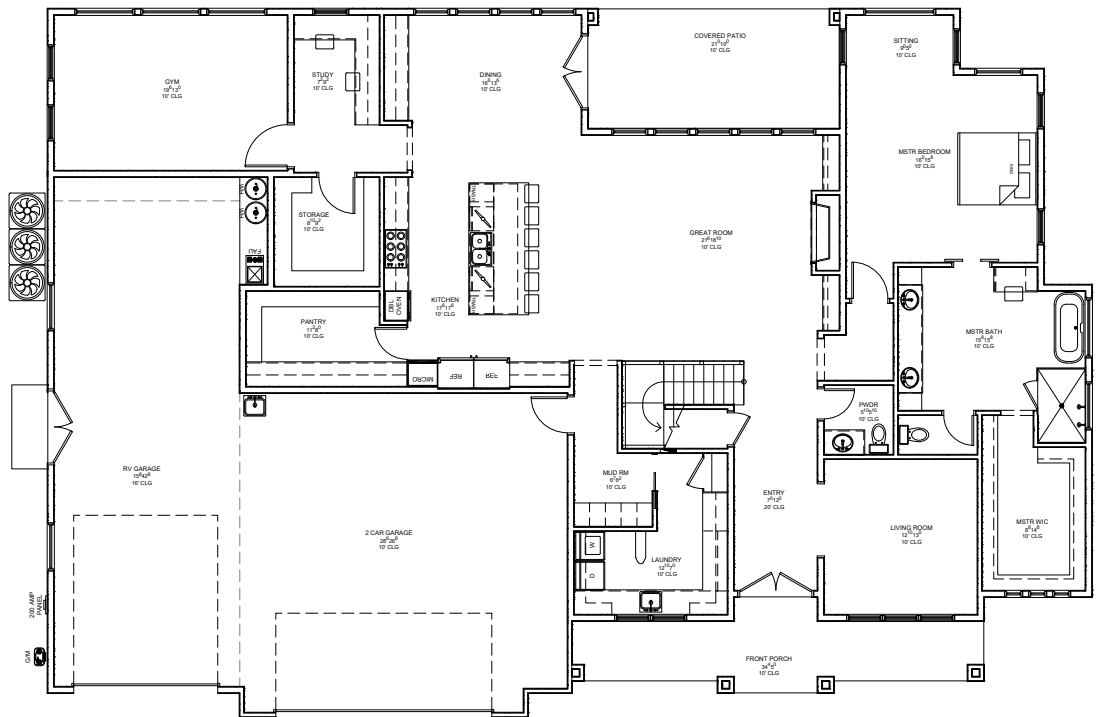

2ND FLOOR

MAIN FLOOR

File Name:		SQUARE FOOTAGE	
21-146		Main Level:	2935
Bedrooms:	4	2nd Level:	1534
Baths:	4.5	Basement:	0
		Total:	4469
Width:	87'-0"	Depth:	59'-0"

© COPYRIGHT
J LONNIE FOX
DRAFTING & DESIGN
ALL RIGHTS RESERVED