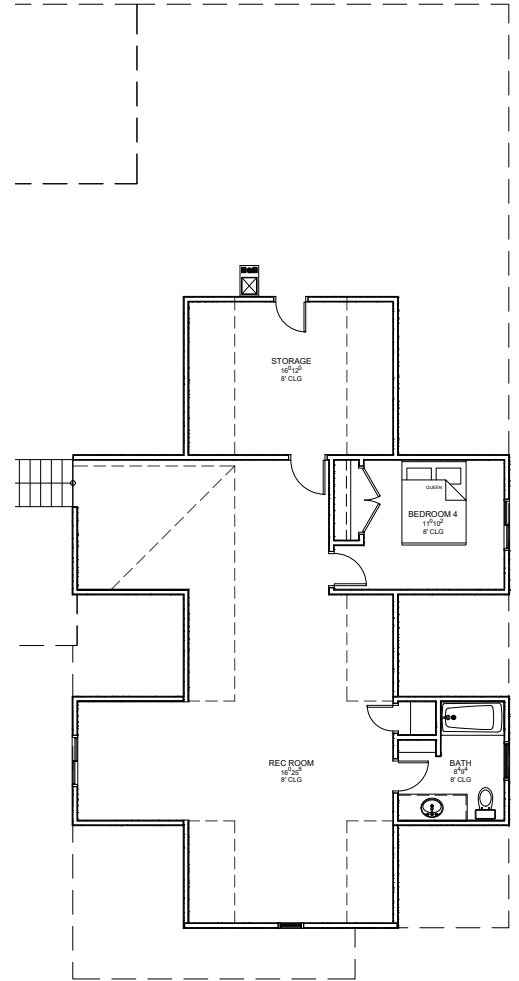

MAIN FLOOR

2ND FLOOR

File Name:		SQUARE FOOTAGE	
21-129		Main Level:	2971
Bedrooms:	5	2nd Level:	1180
Baths:	3.5	Basement:	0
		Total:	4151
Width:	70'-0"	Depth:	76'-0"

© COPYRIGHT
 J LONNIE FOX
 DRAFTING & DESIGN
 ALL RIGHTS RESERVED