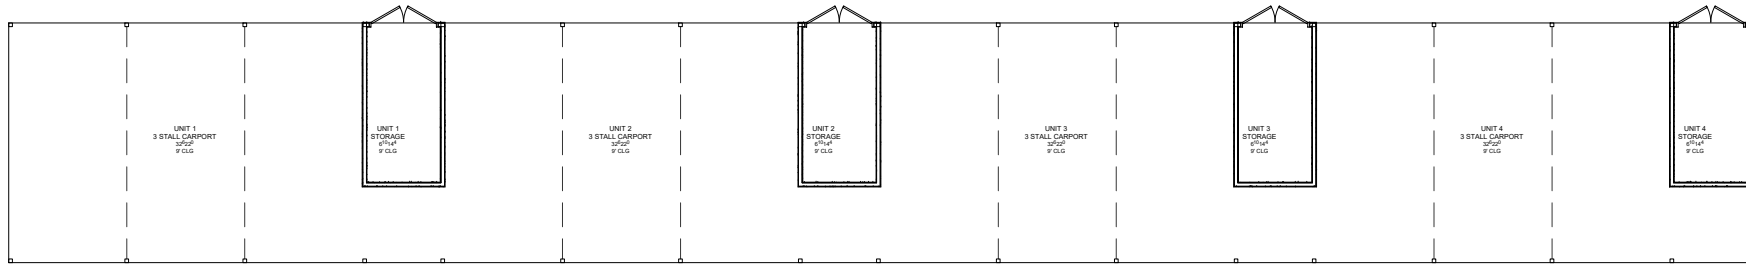

MAIN FLOOR

CARPOT

File Name:	SQUARE FOOTAGE	
20-054	Main Level:	1166
Bedrooms:	2nd Level:	0
Baths:	Basement:	0
Width:	Total:	4664
	Depth:	29'-4"

J. LONNIE FOX
DRAFTING AND DESIGN

phone (801) 787-1442 • jlonniefox@gmail.com • www.jlfoxdraftingdesign.com