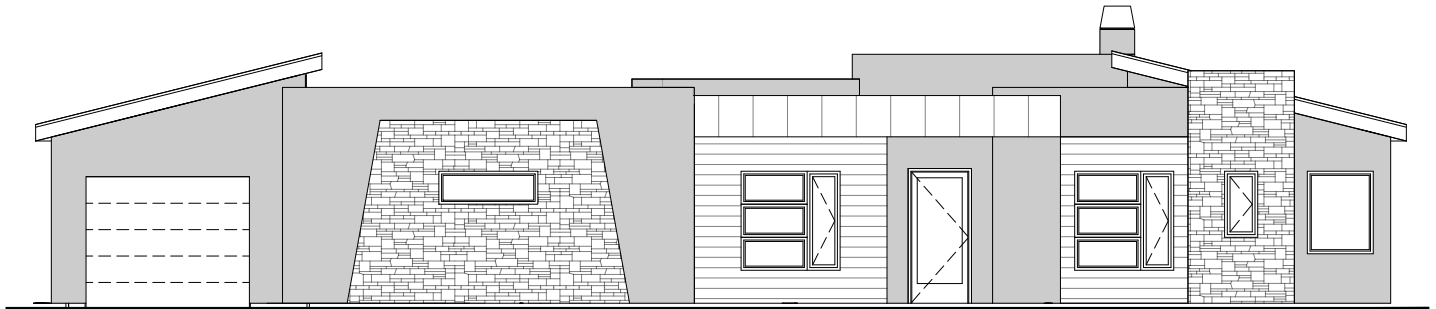

DESERT TRADITIONAL

DESERT MODERN

MAIN FLOOR

File Name:	19-098		SQUARE FOOTAGE	
Bedrooms:	4	2nd Level:	0	
Baths:	3.5	Basement:	0	
		Total:	2455	
Width:	81'-0"	Depth:	66'-4"	

© COPYRIGHT  
J LONNIE FOX  
DRAFTING & DESIGN  
ALL RIGHTS RESERVED