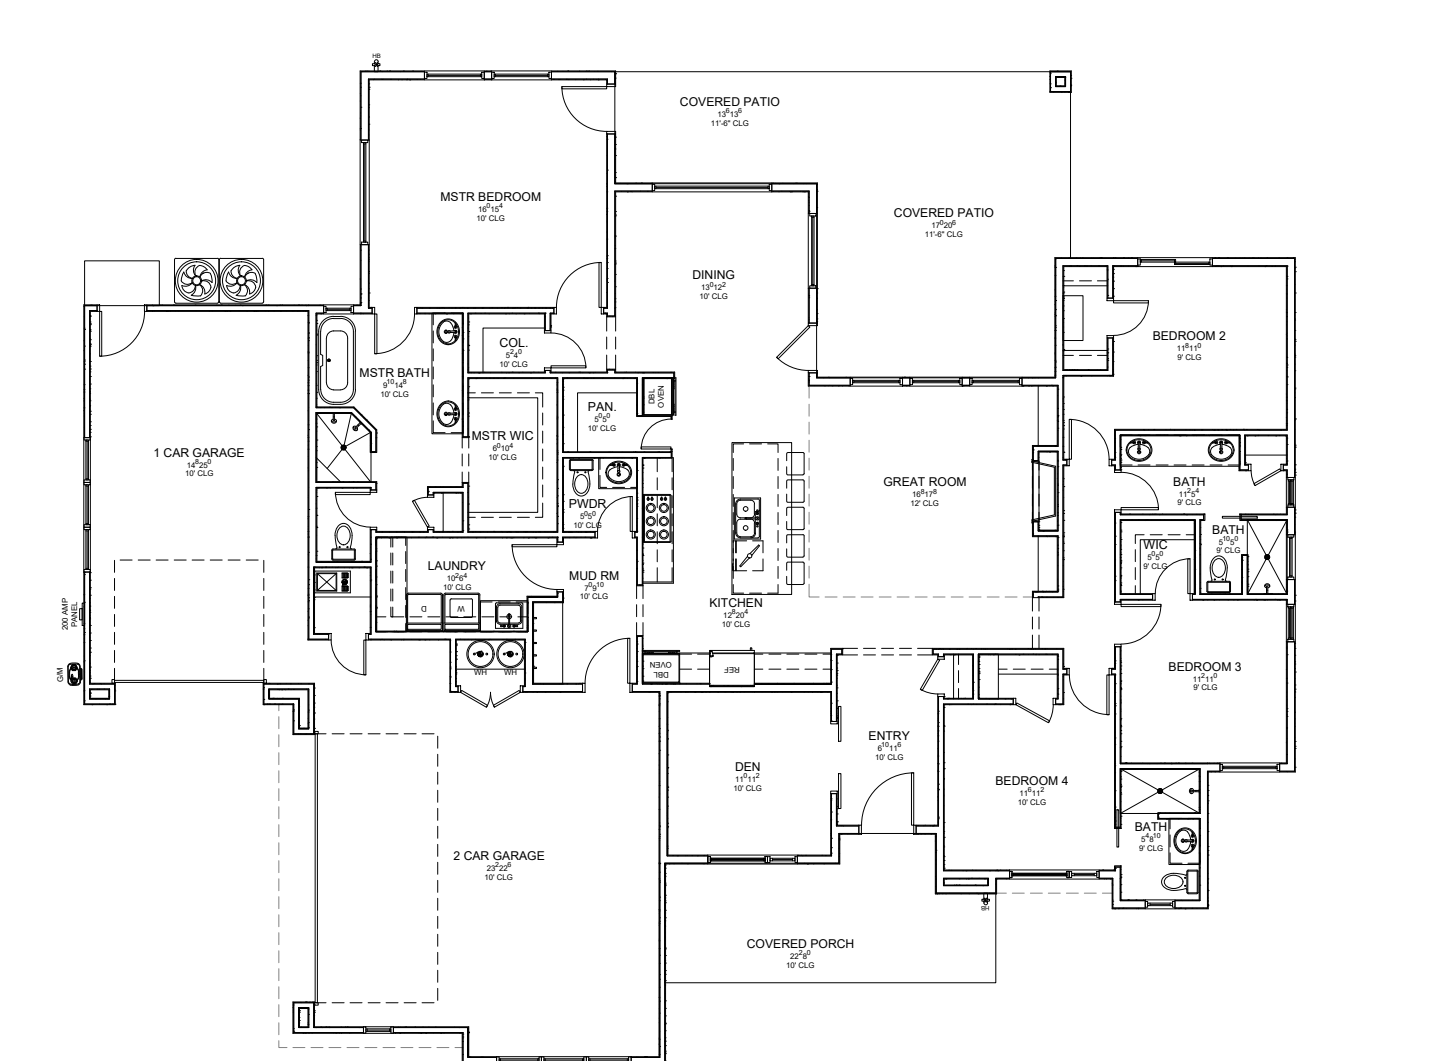

DESERT TRADITIONAL

DESERT MODERN

MAIN FLOOR

File Name:	19-098		SQUARE FOOTAGE	
Bedrooms:	4	2nd Level:	0	
Baths:	3.5	Basement:	0	
		Total:	2455	
Width:	81'-0"	Depth:	66'-4"	

© COPYRIGHT  
J LONNIE FOX  
DRAFTING & DESIGN  
ALL RIGHTS RESERVED