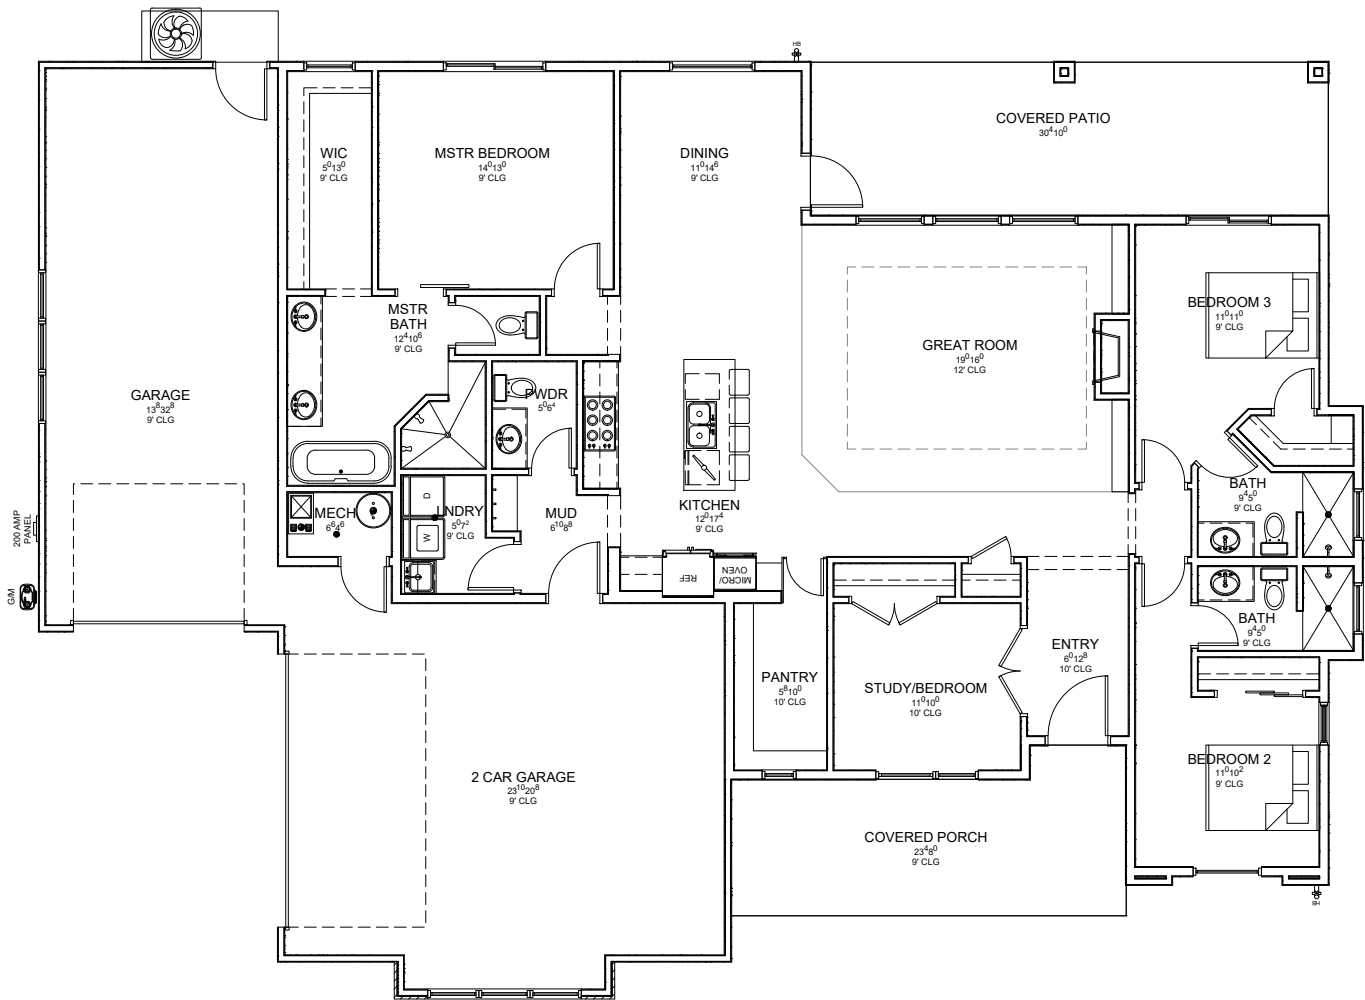

DESERT TRADITIONAL

DESERT MODERN

MAIN FLOOR

File Name:	SQUARE FOOTAGE	
19-097	Main Level:	2112
Bedrooms:	4	2nd Level: 0
Baths:	3.5	Basement: 0
	Total:	2112
Width:	77'-6"	Depth: 54'-8"

© COPYRIGHT  
 J LONNIE FOX  
 DRAFTING & DESIGN  
 ALL RIGHTS RESERVED