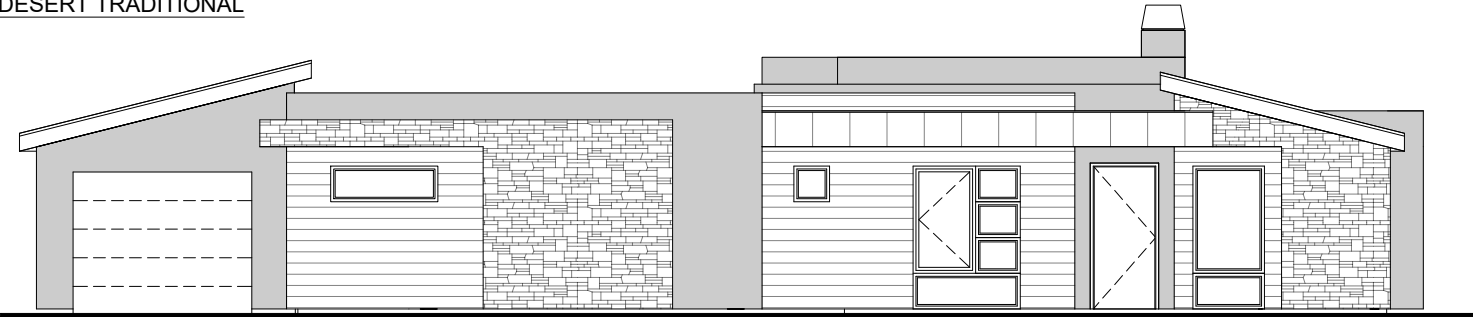

DESERT TRADITIONAL

DESERT MODERN

MAIN FLOOR

File Name:	SQUARE FOOTAGE	
19-097	Main Level:	2112
Bedrooms:	4	2nd Level: 0
Baths:	3.5	Basement: 0
	Total:	2112
Width:	77'-6"	Depth: 54'-8"

© COPYRIGHT  
 J LONNIE FOX  
 DRAFTING & DESIGN  
 ALL RIGHTS RESERVED