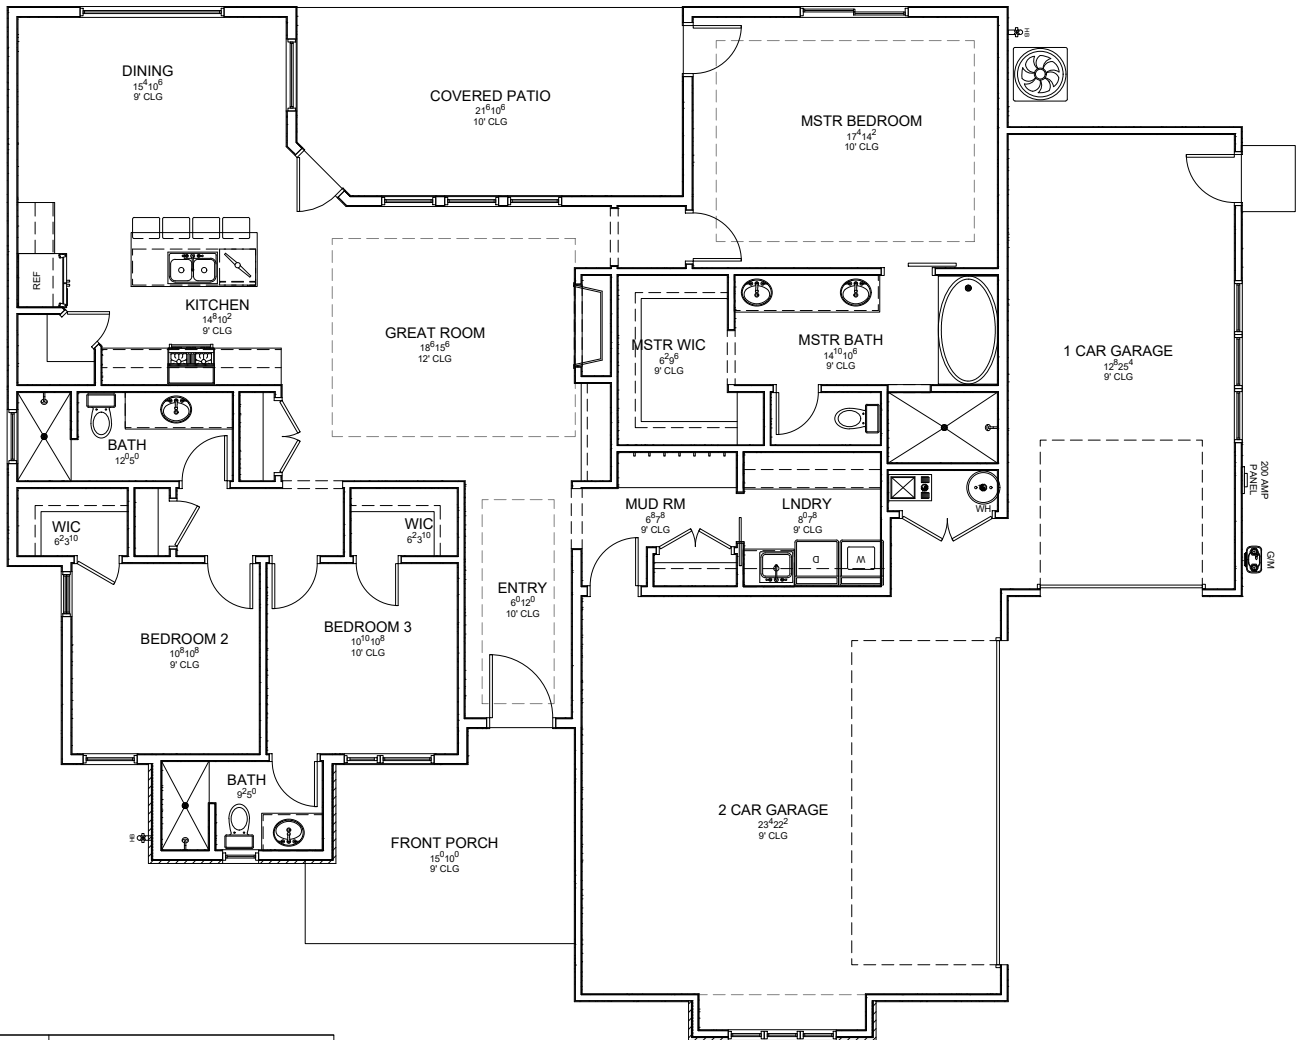

DESERT TRADITIONAL

DESERT MODERN

MAIN FLOOR

File Name:		SQUARE FOOTAGE	
19-099		Main Level:	1886
Bedrooms:	3	2nd Level:	0
Baths:	3	Basement:	0
		Total:	1886
Width:	68'-6"	Depth:	57'-2"

© COPYRIGHT
 J LONNIE FOX
 DRAFTING & DESIGN
 ALL RIGHTS RESERVED