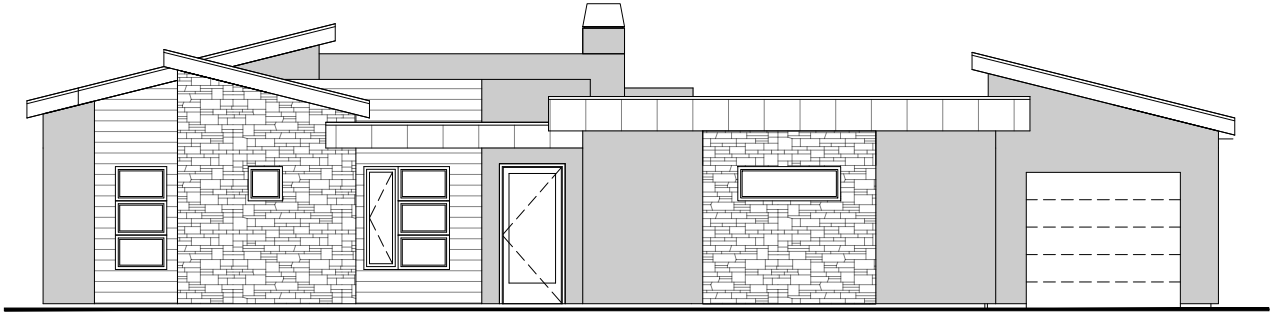

DESERT TRADITIONAL

DESERT MODERN

MAIN FLOOR

File Name:		SQUARE FOOTAGE	
19-099		Main Level:	1886
Bedrooms:	3	2nd Level:	0
Baths:	3	Basement:	0
		Total:	1886
Width:	68'-6"	Depth:	57'-2"

© COPYRIGHT
 J LONNIE FOX
 DRAFTING & DESIGN
 ALL RIGHTS RESERVED