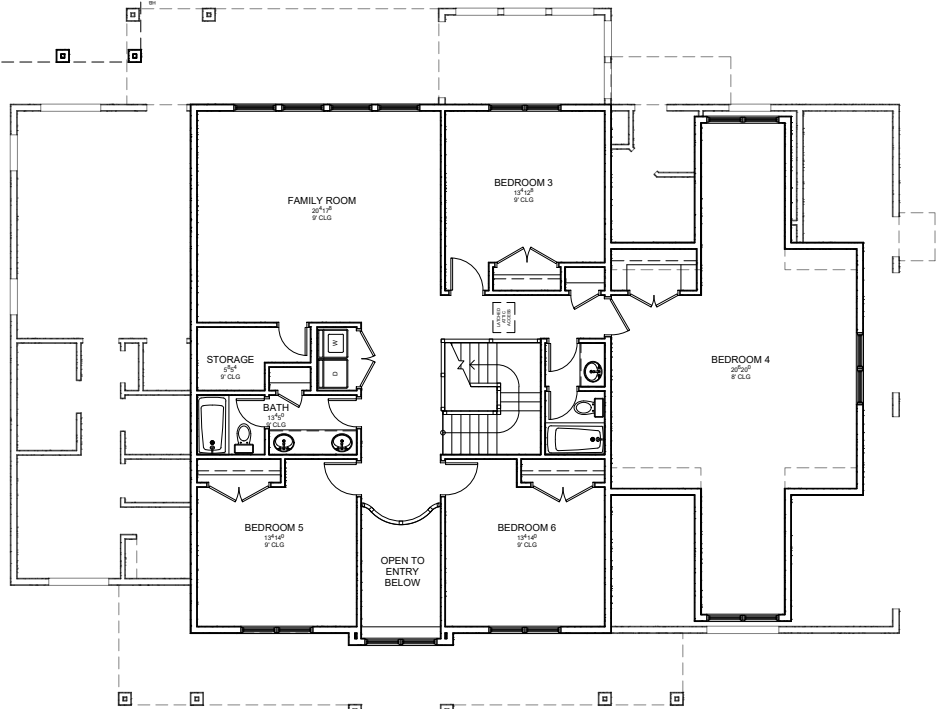

MAIN FLOOR

2ND FLOOR

File Name:	18-045		SQUARE FOOTAGE	
Bedrooms:	6	2nd Level:	2447	
Baths:	5	Basement:	0	
		Total:	4422	
Width:	74'-0"	Depth:	59'-0"	

© COPYRIGHT
J LONNIE FOX
DRAFTING & DESIGN
ALL RIGHTS RESERVED