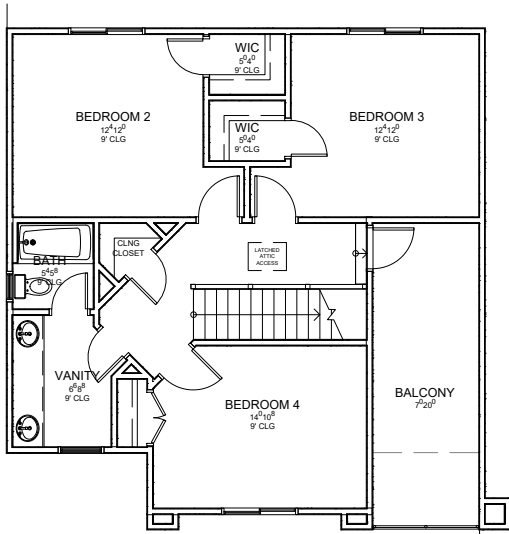

MAIN FLOOR

2ND FLOOR

|            |                |            |        |
|------------|----------------|------------|--------|
| File Name: | SQUARE FOOTAGE |            |        |
| 18-072     | Main Level:    | 1876       |        |
| Bedrooms:  | 4              | 2nd Level: | 778    |
| Baths:     | 3              | Basement:  | 0      |
|            |                | Total:     | 2646   |
| Width:     | 83'-8"         | Depth:     | 38'-3" |