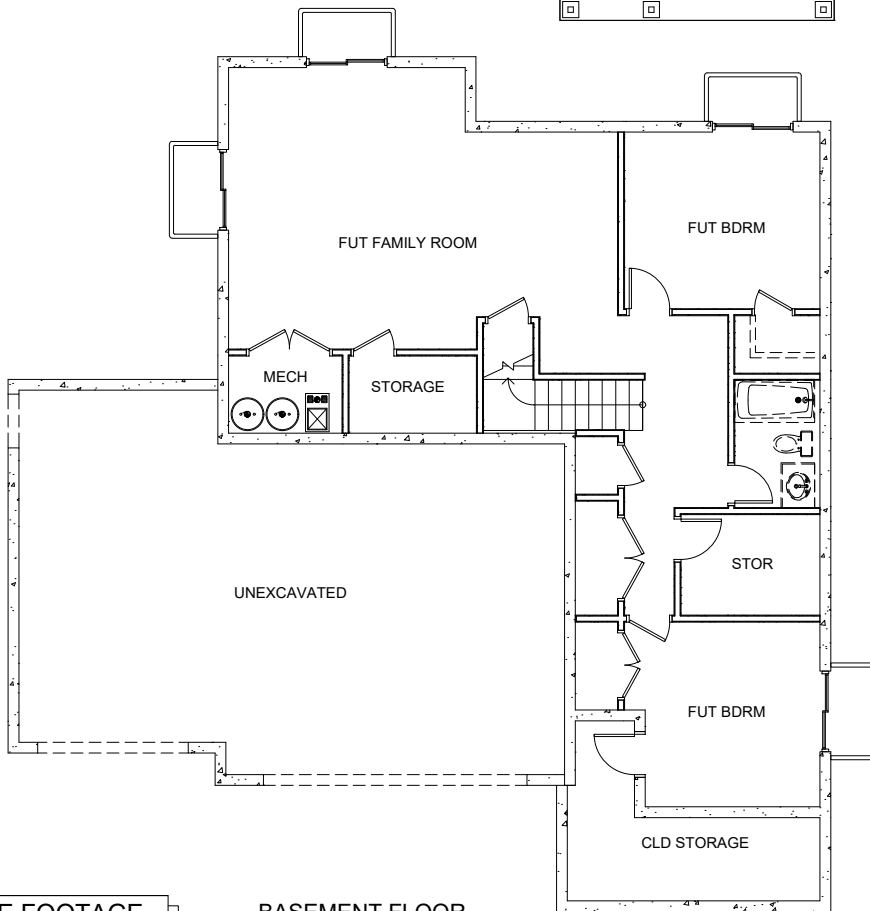

MAIN FLOOR

File Name:	18-017		SQUARE FOOTAGE	
Bedrooms:	6	2nd Level:	1305	
Baths:	4	Basement:	1200	
		Total:	3705	
Width:	51'-0"	Depth:	49'-0"	

J. LONNIE FOX
DRAFTING AND DESIGN

phone (801) 787-1442 • jlonniefox@gmail.com • www.jlfdraftingdesign.com

2ND FLOOR

BASEMENT FLOOR

File Name:	18-017		SQUARE FOOTAGE	
			Main Level:	1200
Bedrooms:	6	2nd Level:		1305
Baths:	4	Basement:		1200
		Total:		3705
Width:	51'-0"	Depth:		49'-0"

J. LONNIE FOX
DRAFTING AND DESIGN