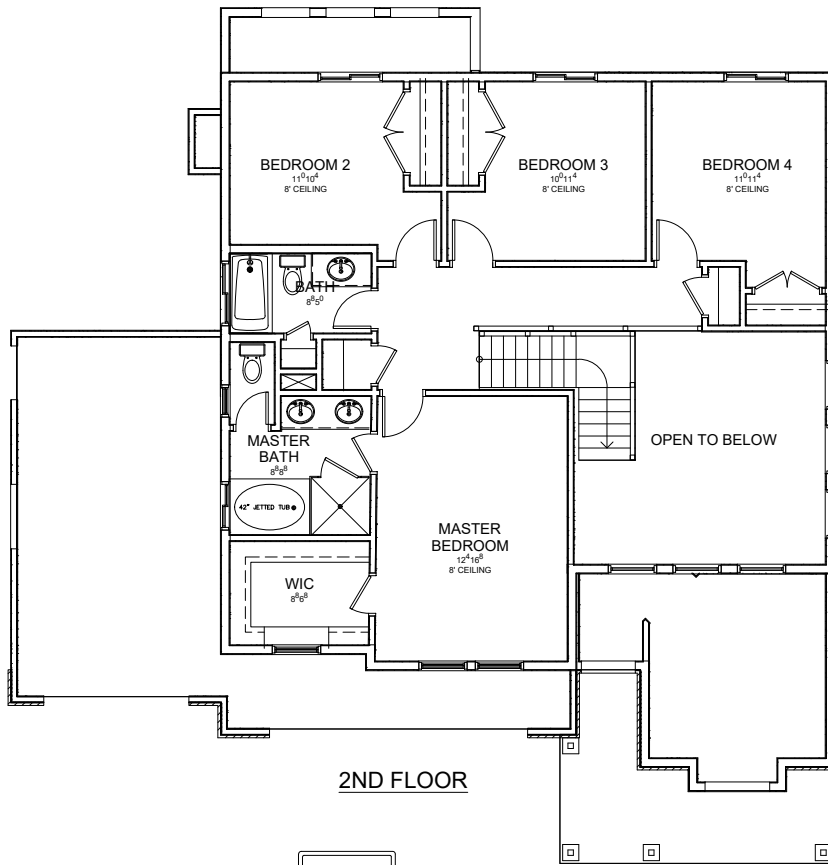

MAIN FLOOR

File Name:	18-017		SQUARE FOOTAGE	
Bedrooms:	6	2nd Level:	1305	
Baths:	4	Basement:	1200	
		Total:	3705	
Width:	51'-0"	Depth:	49'-0"	

J. LONNIE FOX
DRAFTING AND DESIGN

phone (801) 787-1442 • jlonniefox@gmail.com • www.jlfdraftingdesign.com

2ND FLOOR

BASEMENT FLOOR

File Name:	18-017		SQUARE FOOTAGE	
			Main Level:	1200
Bedrooms:	6	2nd Level:		1305
Baths:	4	Basement:		1200
		Total:		3705
Width:	51'-0"	Depth:		49'-0"

J. LONNIE FOX
DRAFTING AND DESIGN