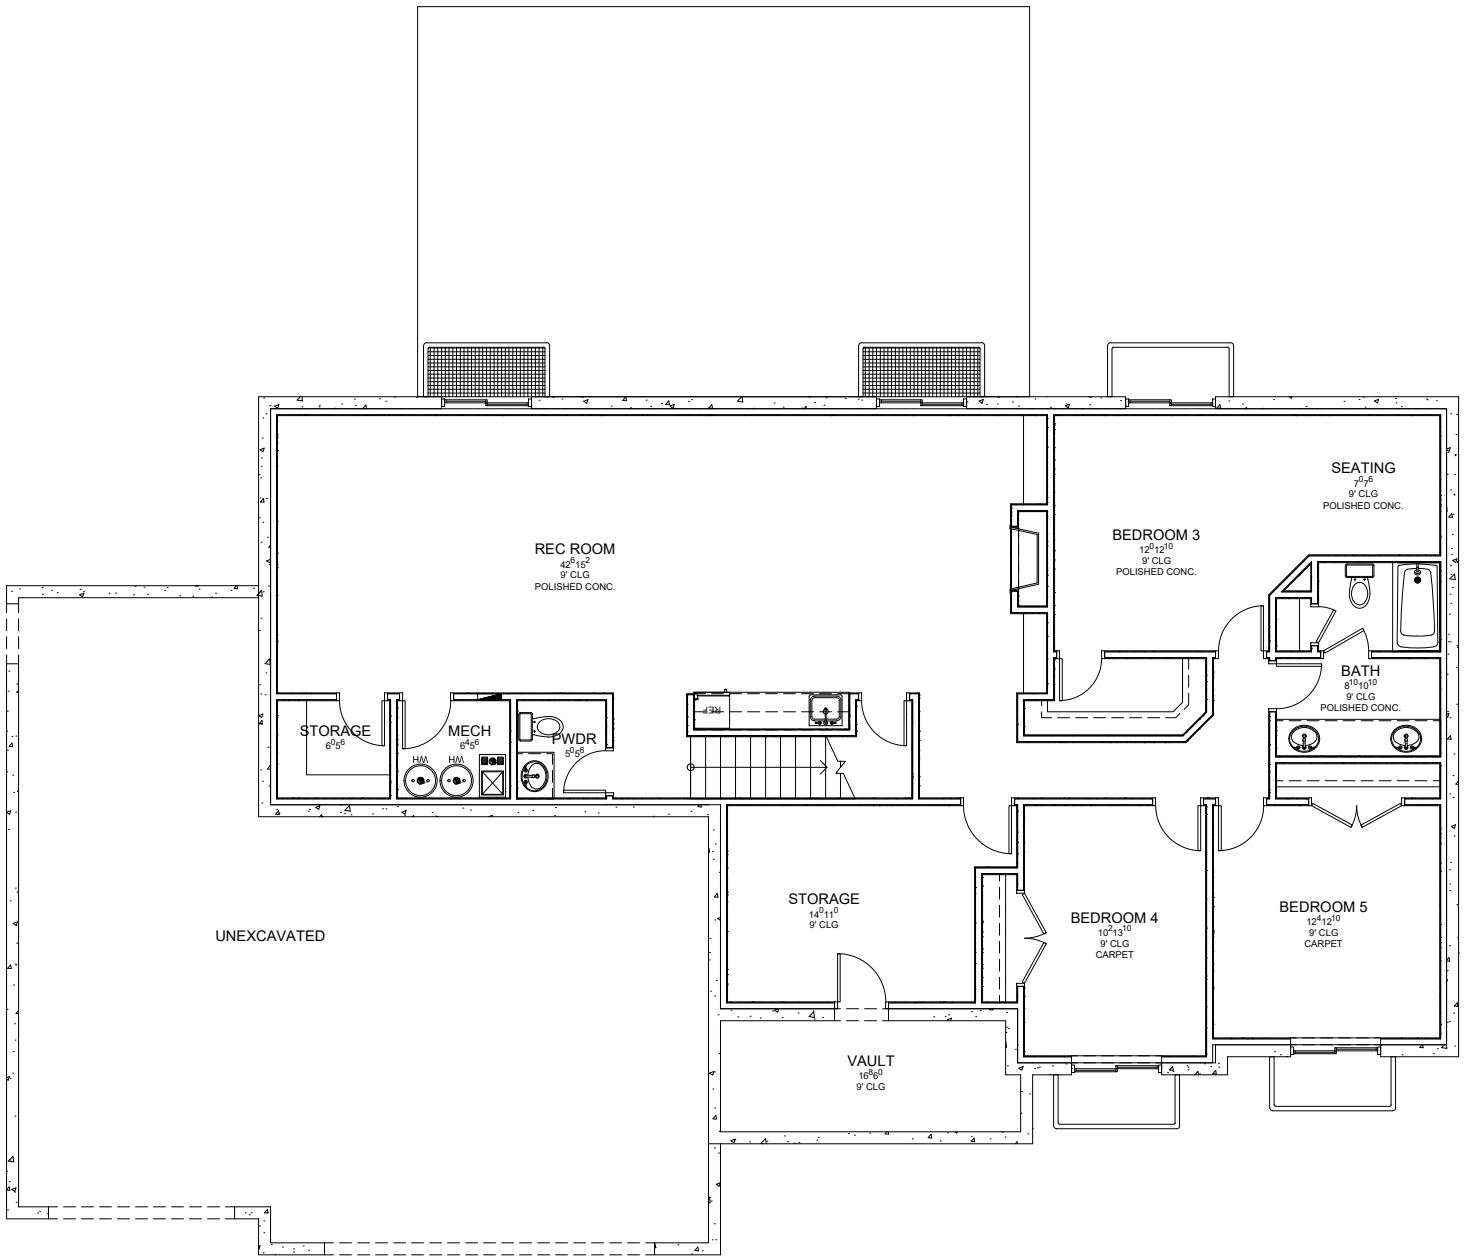

MAIN FLOOR

File Name:	SQUARE FOOTAGE	
18-009	Main Level:	2034
Bedrooms:	5	2nd Level: 0
Baths:	5	Basement: 2166
	Total:	4200
Width:	80'-0"	Depth: 69'-0"

**J. LONNIE FOX**  
DRAFTING AND DESIGN

phone (801) 787-1442 • jlonniefox@gmail.com • www.jlfdraftingdesign.com

File Name:		SQUARE FOOTAGE	
18-009		Main Level:	2034
Bedrooms:	5	2nd Level:	0
Baths:	5	Basement:	2166
		Total:	4200
Width:	80'-0"	Depth:	69'-0"

BASEMENT FLOOR

**J. LONNIE FOX**  
DRAFTING AND DESIGN

phone (801) 787-1442 • jlonniefox@gmail.com • www.jlfdraftingdesign.com