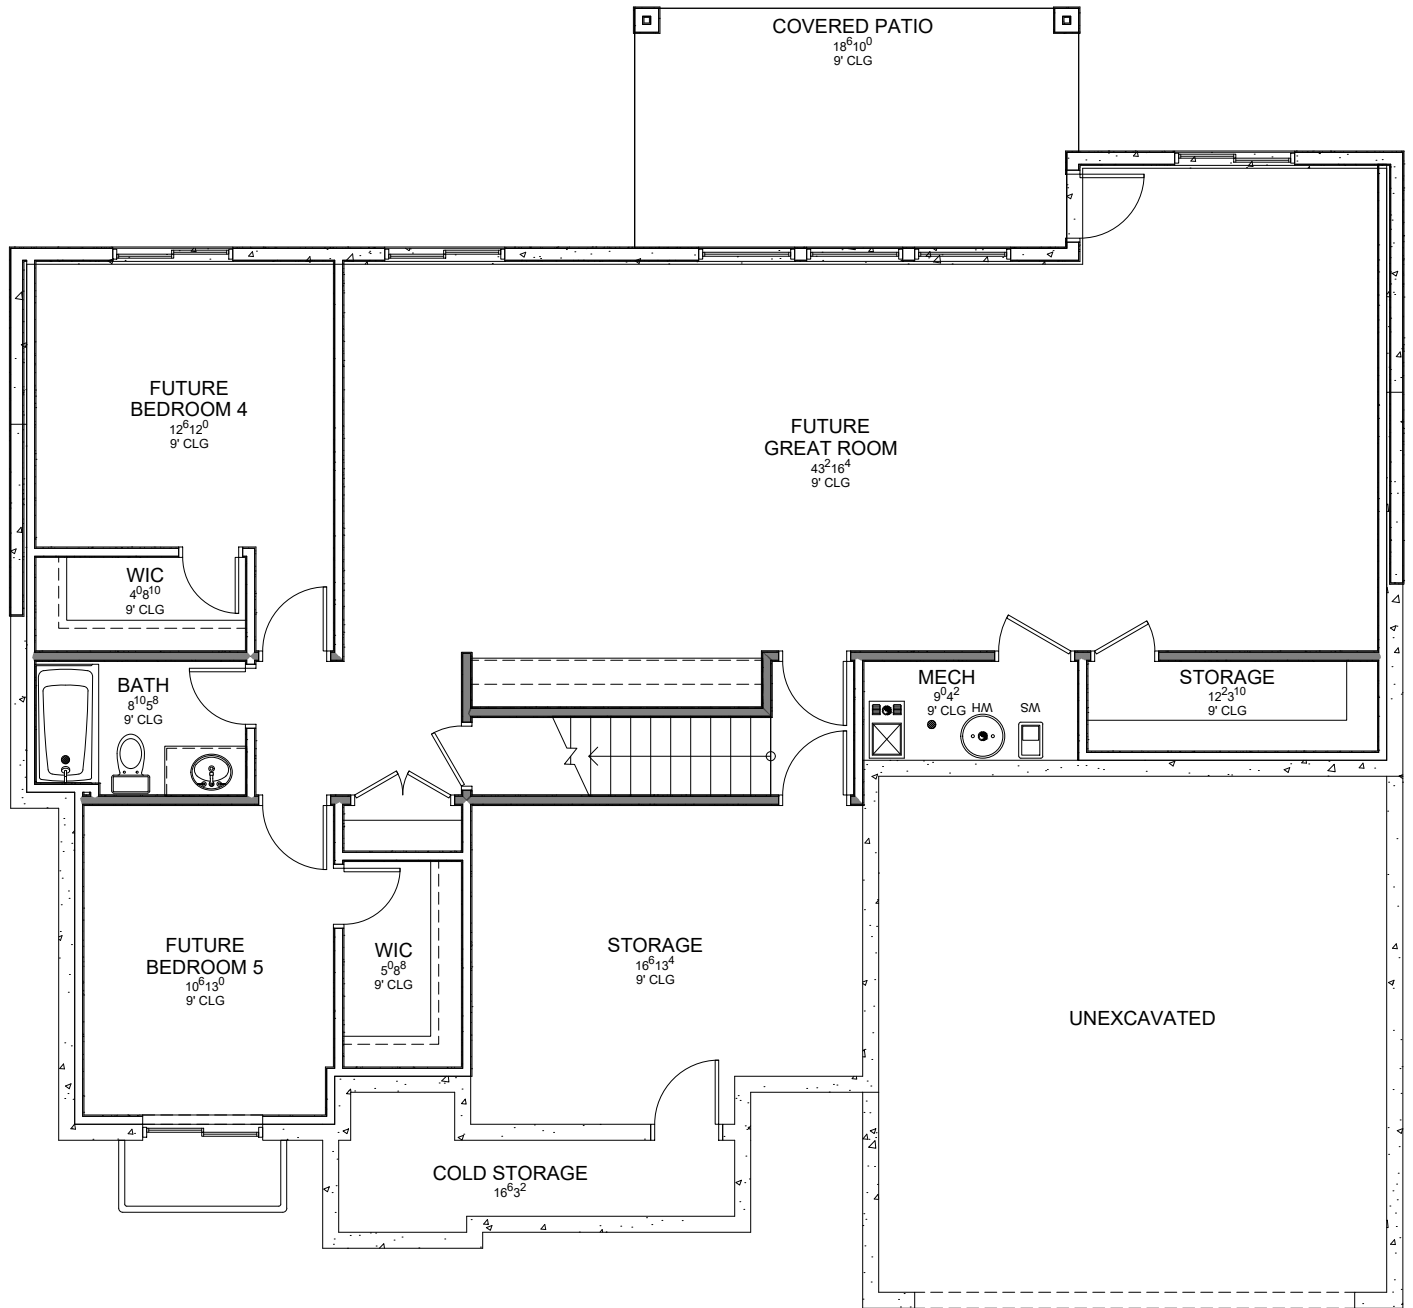

File Name:		SQUARE FOOTAGE	
18-056		Main Level:	1830
Bedrooms:	5	2nd Level:	0
Baths:	3	Basement:	1915
		Total:	3745
Width:	58'-2"	Depth:	48'-0"

MAIN FLOOR

© COPYRIGHT
 J LONNIE FOX
 DRAFTING & DESIGN
 ALL RIGHTS RESERVED

J. LONNIE FOX
 DRAFTING AND DESIGN

phone (801) 787-1442 • jlonniefox@gmail.com • www.jlfdraftingdesign.com

File Name:		SQUARE FOOTAGE	
18-056		Main Level:	1830
Bedrooms:	5	2nd Level:	0
Baths:	3	Basement:	1915
		Total:	3745
Width:	58'-2"	Depth:	48'-0"