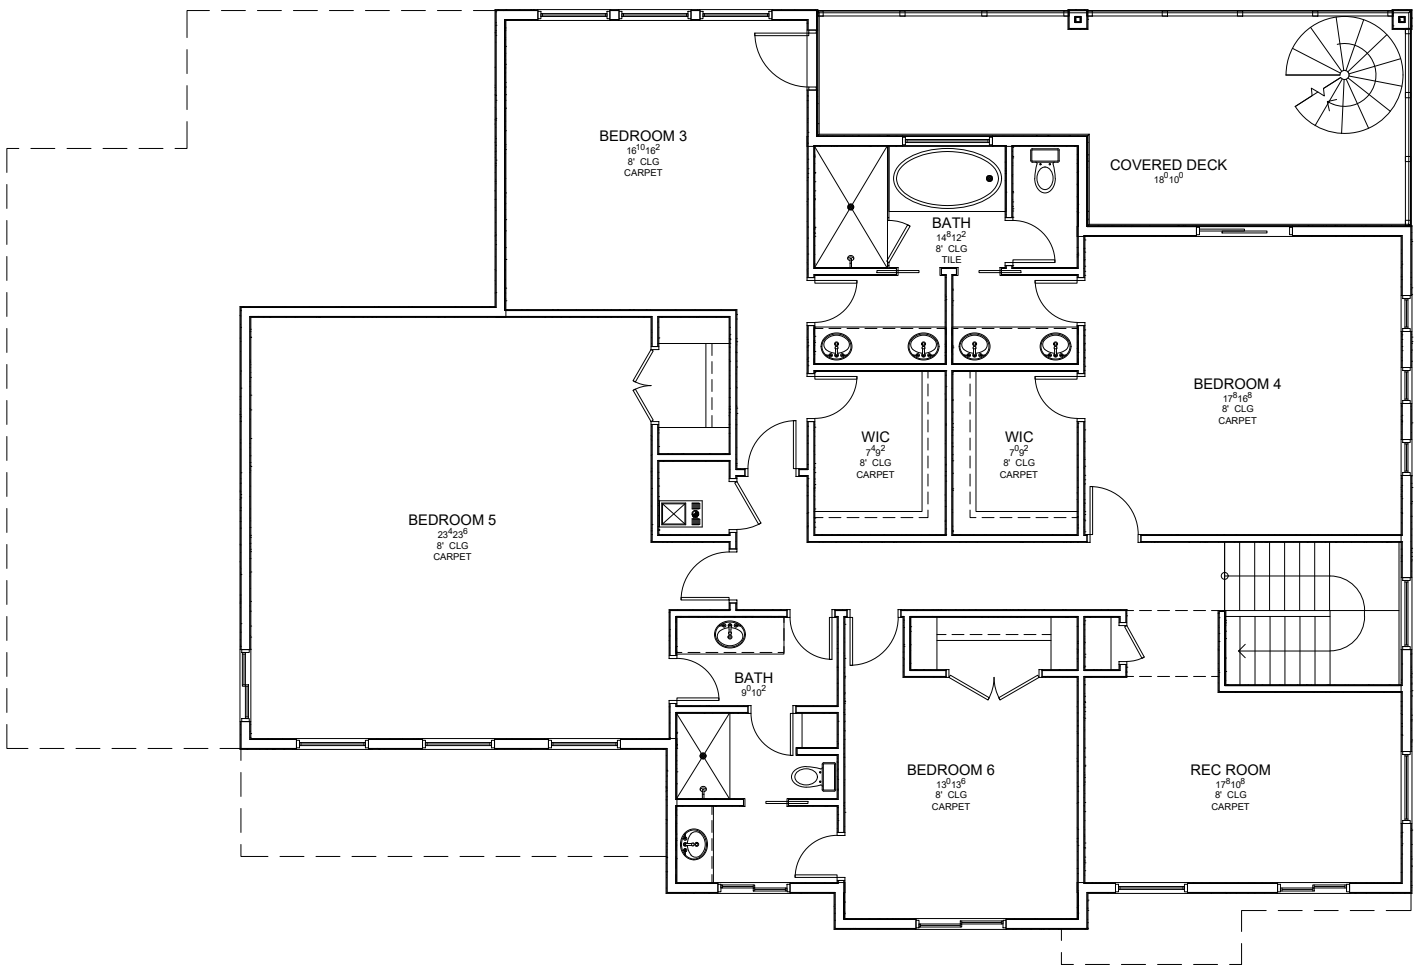

MAIN FLOOR

File Name:		SQUARE FOOTAGE	
17-022		Main Level:	2060
Bedrooms:	6	2nd Level:	2386
Baths:	5.5	Basement:	0
		Total:	4446
Width:	78'-0"	Depth:	53'-0"

**J. LONNIE FOX**  
DRAFTING AND DESIGN

phone (801) 787-1442 • jlonniefox@gmail.com • www.jlfdraftingdesign.com

UPPER FLOOR

File Name:		SQUARE FOOTAGE	
17-022		Main Level:	2060
Bedrooms:	6	2nd Level:	2386
Baths:	5.5	Basement:	0
		Total:	4446
Width:	78'-0"	Depth:	53'-0"

**J. LONNIE FOX**  
DRAFTING AND DESIGN

phone (801) 787-1442 • jlonniefox@gmail.com • www.jlfdraftingdesign.com