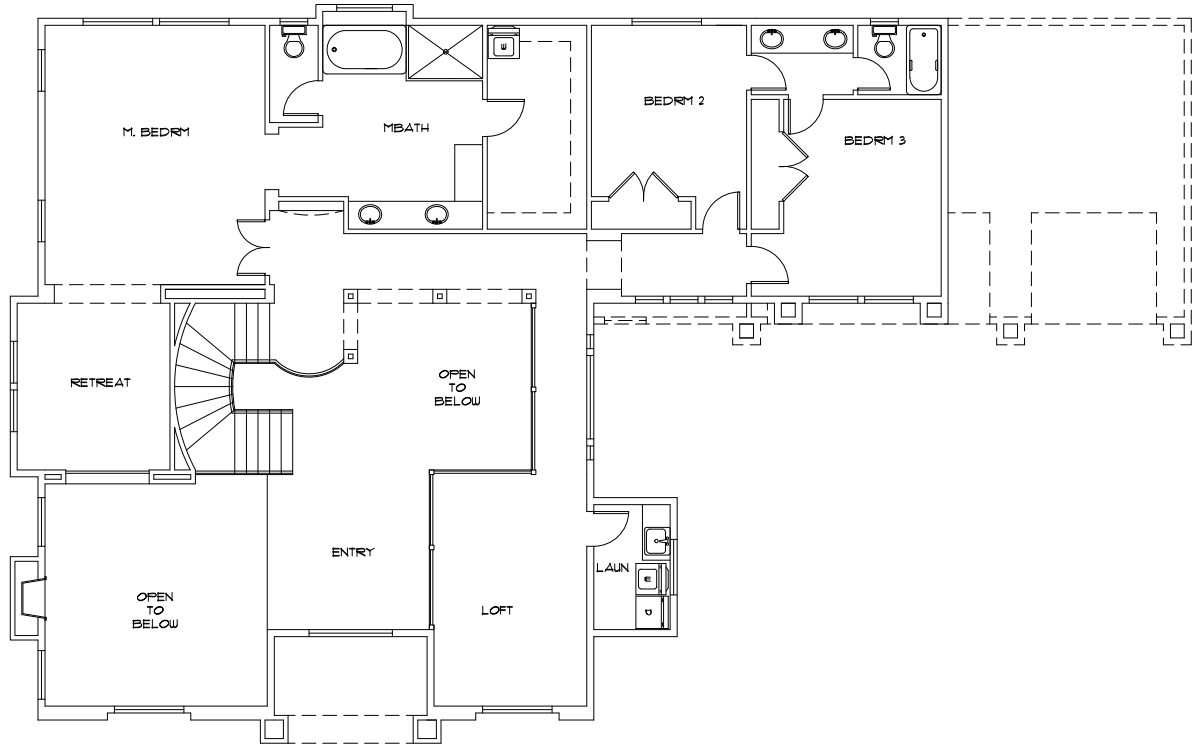

MAIN FLOOR

File Name:		SQUARE FOOTAGE	
08-004		Main Level:	2188
Bedrooms:	5	2nd Level:	1872
Baths:	4	Basement:	2194
		Total:	6254
Width:	85'-0"	Depth:	52'-0"

J. LONNIE FOX
DRAFTING AND DESIGN

phone (801) 787-1442 • jlonniefox@gmail.com • www.jlfdraftingdesign.com

2ND FLOOR

BASEMENT FLOOR

File Name:	08-004		SQUARE FOOTAGE	
Bedrooms:	5	2nd Level:	1872	
Baths:	4	Basement:	2194	
		Total:	6254	
Width:	85'-0"	Depth:	52'-0"	

J. LONNIE FOX
DRAFTING AND DESIGN

phone (801) 787-1442 • jlonniefox@gmail.com • www.jlfdraftingdesign.com