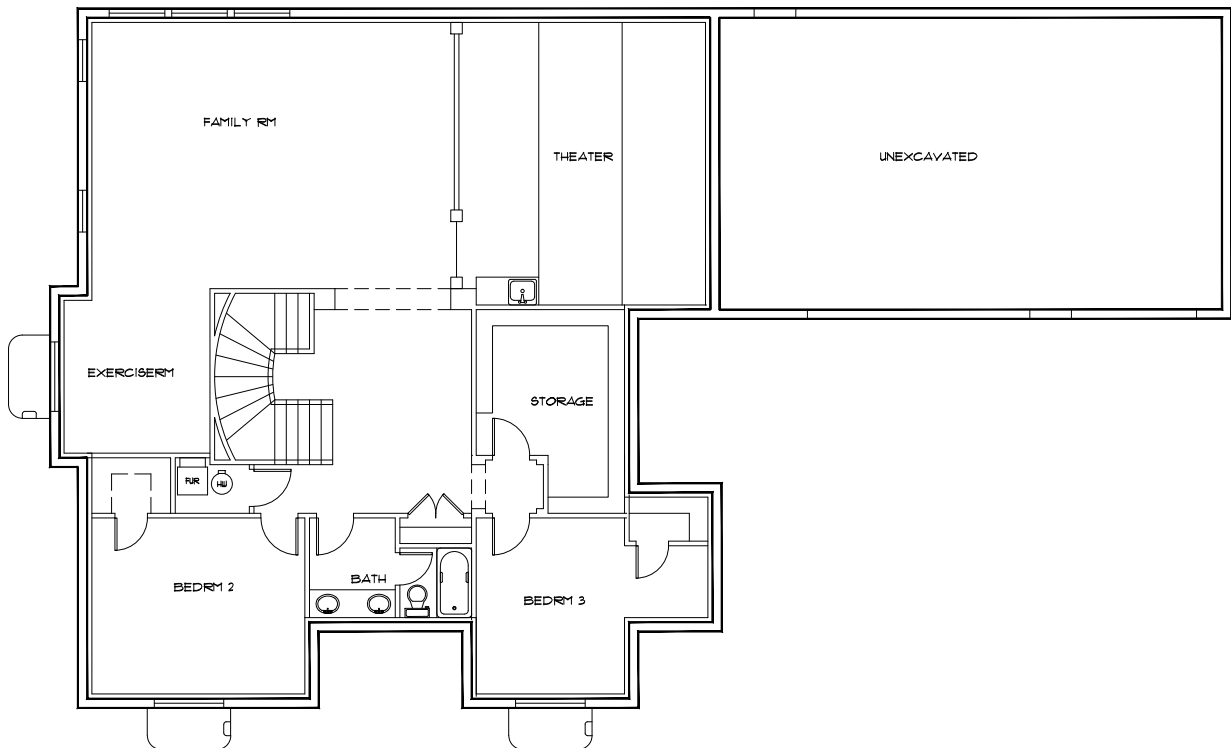

MAIN FLOOR

File Name:		SQUARE FOOTAGE	
08-004		Main Level:	2188
Bedrooms:	5	2nd Level:	1872
Baths:	4	Basement:	2194
		Total:	6254
Width:	85'-0"	Depth:	52'-0"

J. LONNIE FOX
DRAFTING AND DESIGN

phone (801) 787-1442 • jlonniefox@gmail.com • www.jlfdraftingdesign.com

2ND FLOOR

BASEMENT FLOOR

File Name:	08-004		SQUARE FOOTAGE	
Bedrooms:	5	2nd Level:	1872	
Baths:	4	Basement:	2194	
		Total:	6254	
Width:	85'-0"	Depth:	52'-0"	

J. LONNIE FOX
DRAFTING AND DESIGN

phone (801) 787-1442 • jlonniefox@gmail.com • www.jlfdraftingdesign.com