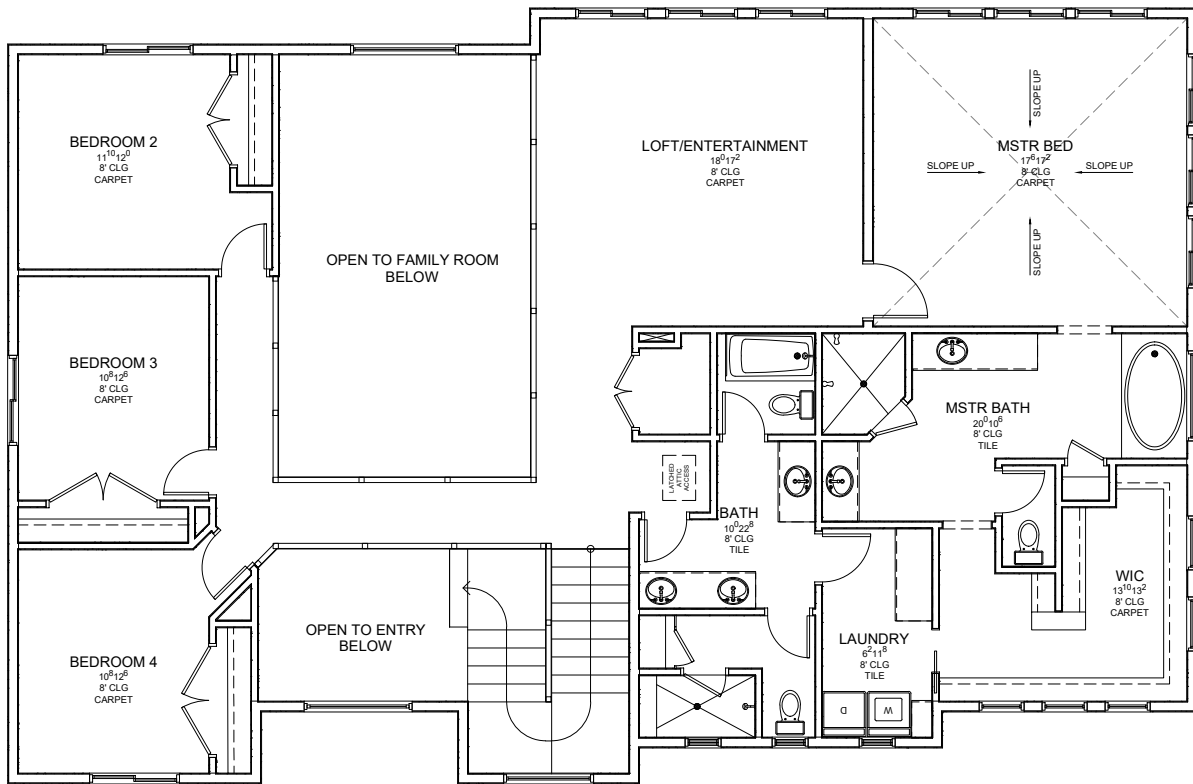

MAIN FLOOR

File Name:	SQUARE FOOTAGE	
17-007	Main Level:	1961
Bedrooms:	2nd Level:	2085
Baths:	Basement:	2730
	Total:	6776
Width:	66'-0"	Depth: 44'-0"

J. LONNIE FOX
DRAFTING AND DESIGN

phone (801) 787-1442 • jlonniefox@gmail.com • www.jlfdraftingdesign.com

2ND FLOOR

BASEMENT FLOOR

File Name:	SQUARE FOOTAGE	
17-007	Main Level:	1961
Bedrooms:	7	2085
Baths:	6	2730
	Total:	6776
Width:	66'-0"	Depth: 44'-0"

J. LONNIE FOX
DRAFTING AND DESIGN

phone (801) 787-1442 • jlonniefox@gmail.com • www.jlfdraftingdesign.com