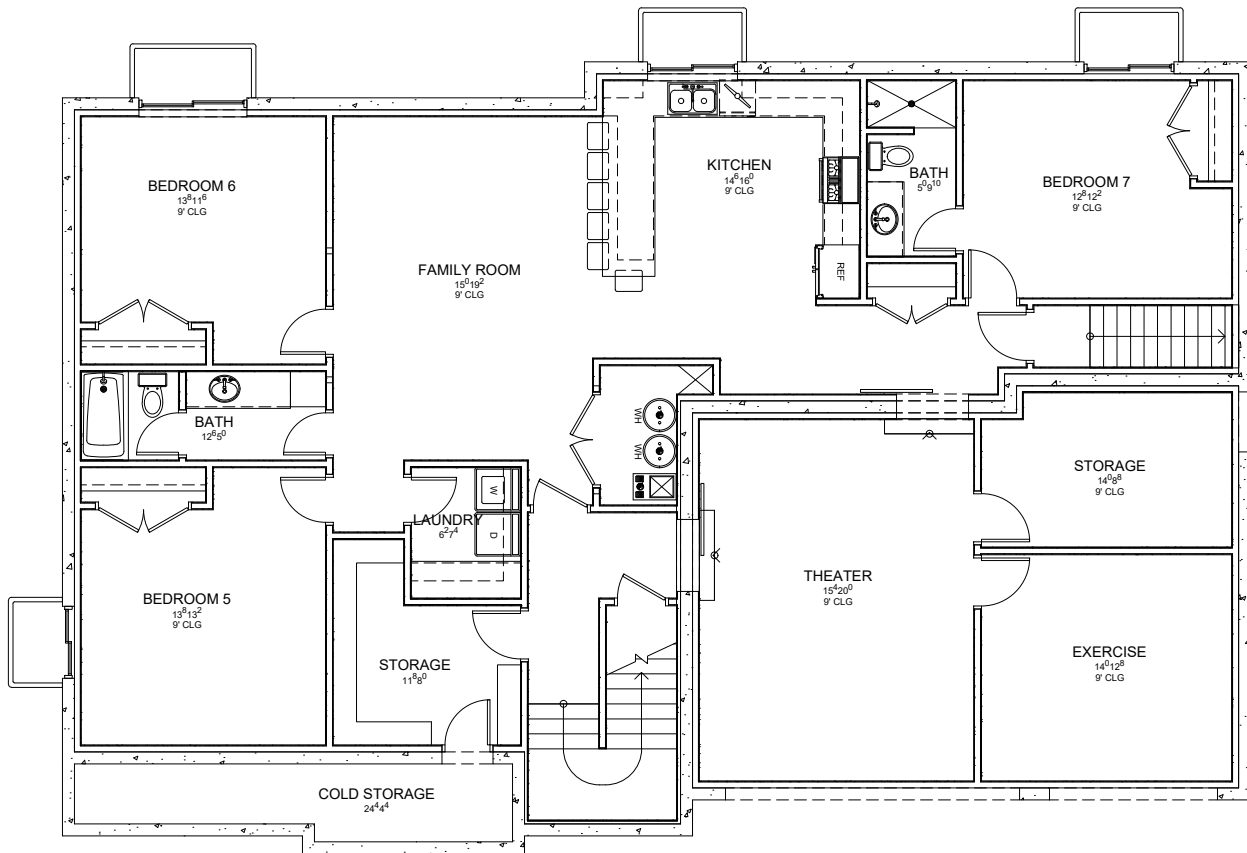

MAIN FLOOR

File Name:	SQUARE FOOTAGE	
17-007	Main Level:	1961
Bedrooms:	2nd Level:	2085
Baths:	Basement:	2730
	Total:	6776
Width:	66'-0"	Depth: 44'-0"

J. LONNIE FOX
DRAFTING AND DESIGN

phone (801) 787-1442 • jlonniefox@gmail.com • www.jlfdraftingdesign.com

2ND FLOOR

BASEMENT FLOOR

File Name:	SQUARE FOOTAGE	
17-007	Main Level:	1961
Bedrooms:	7	2085
Baths:	6	2730
	Total:	6776
Width:	66'-0"	Depth: 44'-0"

J. LONNIE FOX
DRAFTING AND DESIGN

phone (801) 787-1442 • jlonniefox@gmail.com • www.jlfdraftingdesign.com