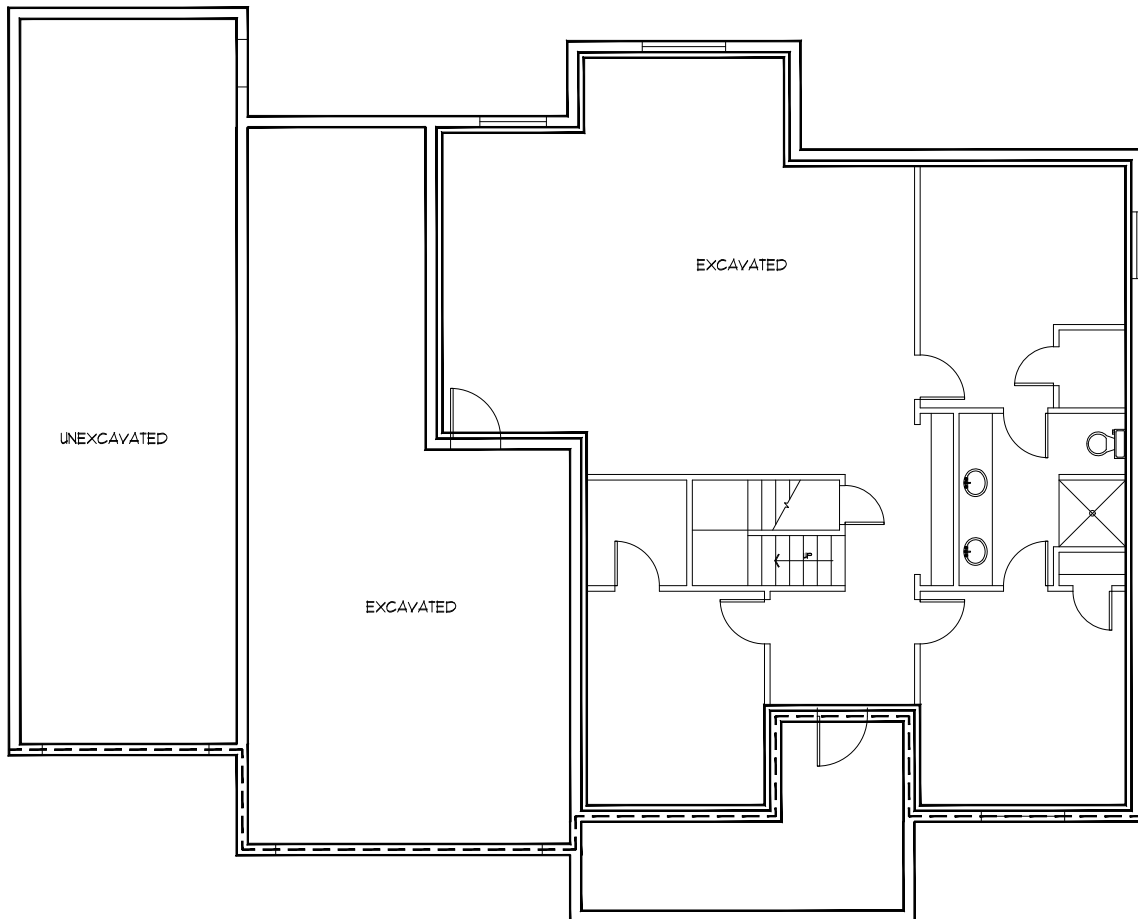

MAIN FLOOR

File Name:	08-007		SQUARE FOOTAGE	
			Main Level:	1589
Bedrooms:	6	2nd Level:		2233
Baths:	5	Basement:		2219
		Total:		6041
Width:	68'-0"	Depth:		55'-0"

**J. LONNIE FOX**  
DRAFTING AND DESIGN

phone (801) 787-1442 • jlonniefox@gmail.com • www.jlfdraftingdesign.com

2ND FLOOR

BASEMENT FLOOR

File Name:		SQUARE FOOTAGE	
08-007		Main Level:	1589
Bedrooms:	6	2nd Level:	2233
Baths:	5	Basement:	2219
		Total:	6041
Width:	68'-0"	Depth:	55'-0"