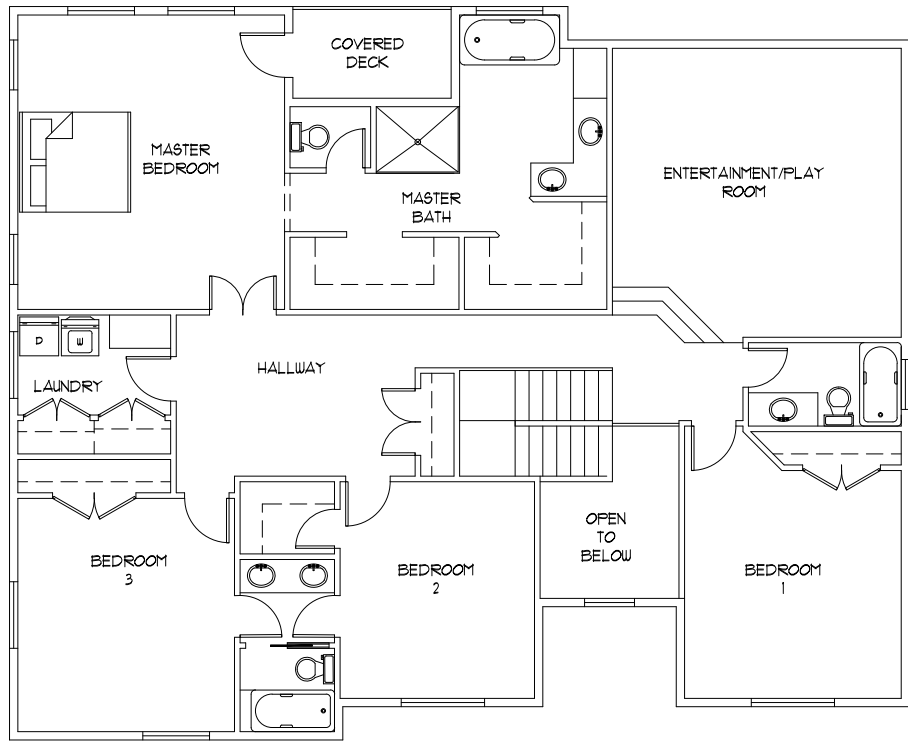

MAIN FLOOR

File Name:	08-007		SQUARE FOOTAGE	
			Main Level:	1589
Bedrooms:	6	2nd Level:		2233
Baths:	5	Basement:		2219
		Total:		6041
Width:	68'-0"	Depth:		55'-0"

**J. LONNIE FOX**  
DRAFTING AND DESIGN

phone (801) 787-1442 • jlonniefox@gmail.com • www.jlfdraftingdesign.com

2ND FLOOR

BASEMENT FLOOR

File Name:		SQUARE FOOTAGE	
08-007		Main Level:	1589
Bedrooms:	6	2nd Level:	2233
Baths:	5	Basement:	2219
		Total:	6041
Width:	68'-0"	Depth:	55'-0"