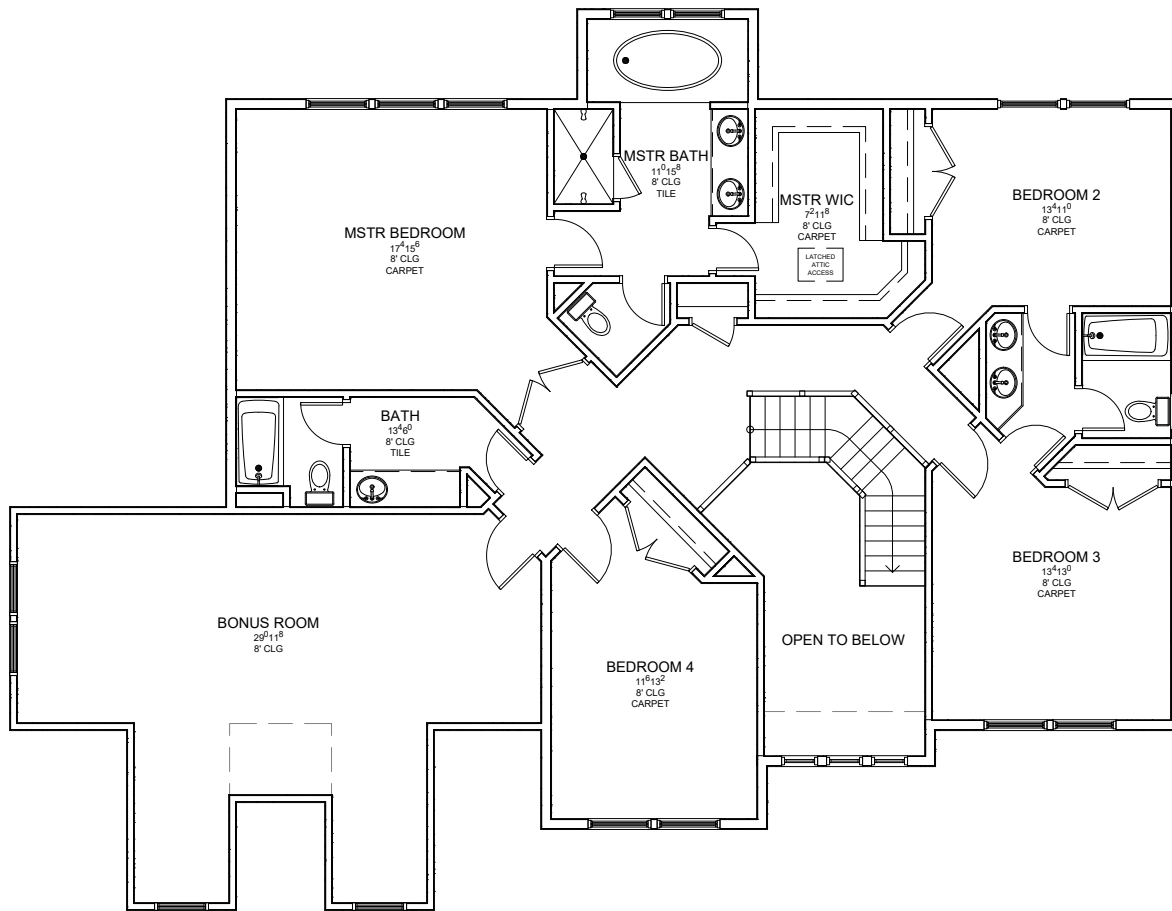

MAIN FLOOR

File Name:	17-016		SQUARE FOOTAGE
	Main Level:	1722	
Bedrooms:	5	2nd Level:	2088
Baths:	4	Basement:	0
	Total:	3810	
Width:	65'-0"	Depth:	57'-0"

J. LONNIE FOX
DRAFTING AND DESIGN

phone (801) 787-1442 • jlonniefox@gmail.com • www.jlfdraftingdesign.com

2ND FLOOR

File Name:	17-016		SQUARE FOOTAGE	
			Main Level:	1722
Bedrooms:	5	2nd Level:	2088	
Baths:	4	Basement:	0	
		Total:	3810	
Width:	65'-0"	Depth:	57'-0"	

J. LONNIE FOX
DRAFTING AND DESIGN

phone (801) 787-1442 • jlonniefox@gmail.com • www.jlfdraftingdesign.com