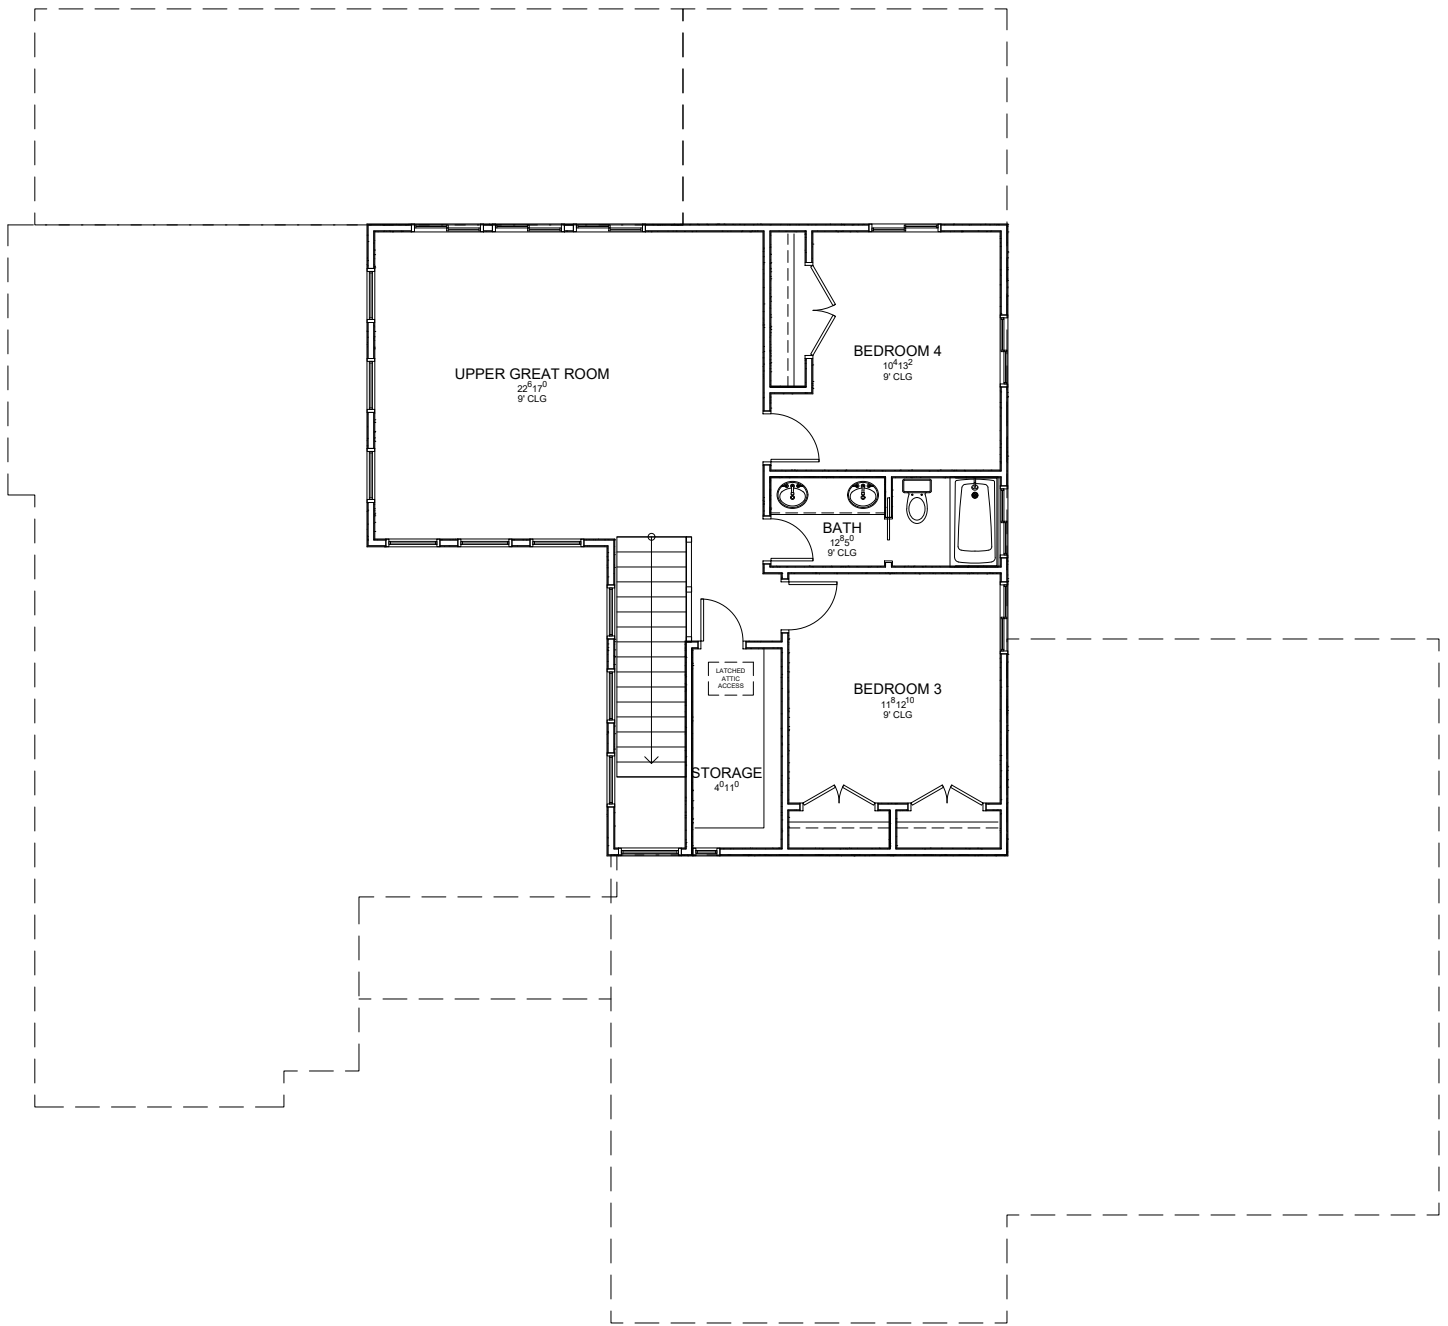

MAIN FLOOR

File Name:	17-034		SQUARE FOOTAGE
Bedrooms:	4	2nd Level:	937
Baths:	3.5	Basement:	0
		Total:	3342
Width:	79'-6"	Depth:	73'-0"

J. LONNIE FOX
DRAFTING AND DESIGN

phone (801) 787-1442 • jlonniefox@gmail.com • www.jlfdraftingdesign.com

2ND FLOOR

File Name:		SQUARE FOOTAGE	
17-034		Main Level:	2405
Bedrooms:	4	2nd Level:	937
Baths:	3.5	Basement:	0
		Total:	3342
Width:	79'-6"	Depth:	73'-0"

J. LONNIE FOX
 DRAFTING AND DESIGN

phone (801) 787-1442 • jlonniefox@gmail.com • www.jlfdraftingdesign.com