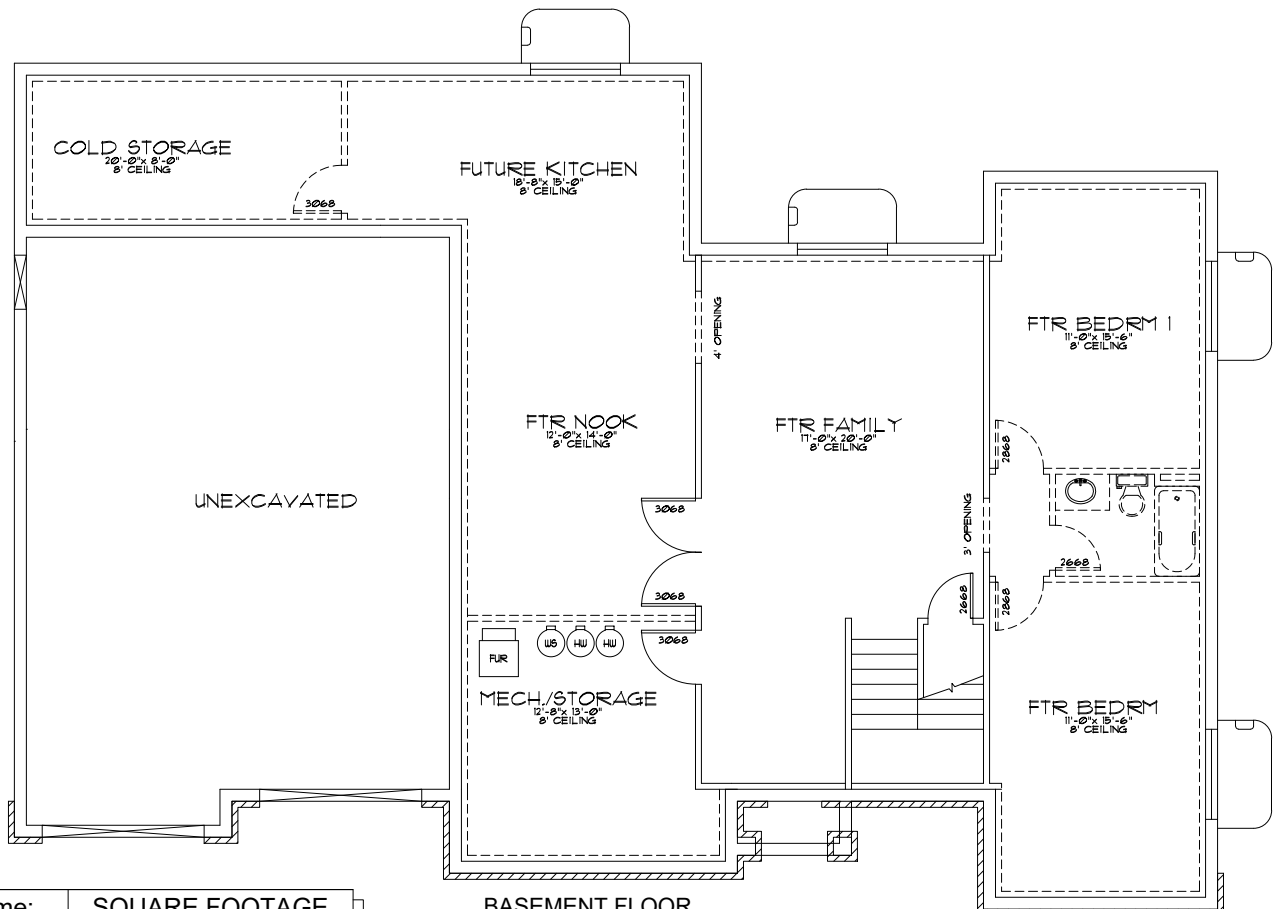

MAIN FLOOR

File Name:		SQUARE FOOTAGE	
07-007		Main Level:	1946
Bedrooms:	7	2nd Level:	1358
Baths:	5	Basement:	1890
		Total:	5194
Width:	69'-0"	Depth:	47'-0"

J. LONNIE FOX
DRAFTING AND DESIGN

phone (801) 787-1442 • jlonniefox@gmail.com • www.jlfdraftingdesign.com

2ND FLOOR

BASEMENT FLOOR

File Name:	SQUARE FOOTAGE	
07-007	Main Level:	1946
Bedrooms:	2nd Level:	1358
Baths:	Basement:	1890
	Total:	5194
Width:	69'-0"	Depth: 47'-0"

J. LONNIE FOX
DRAFTING AND DESIGN

phone (801) 787-1442 • jlonniefox@gmail.com • www.jlfdraftingdesign.com