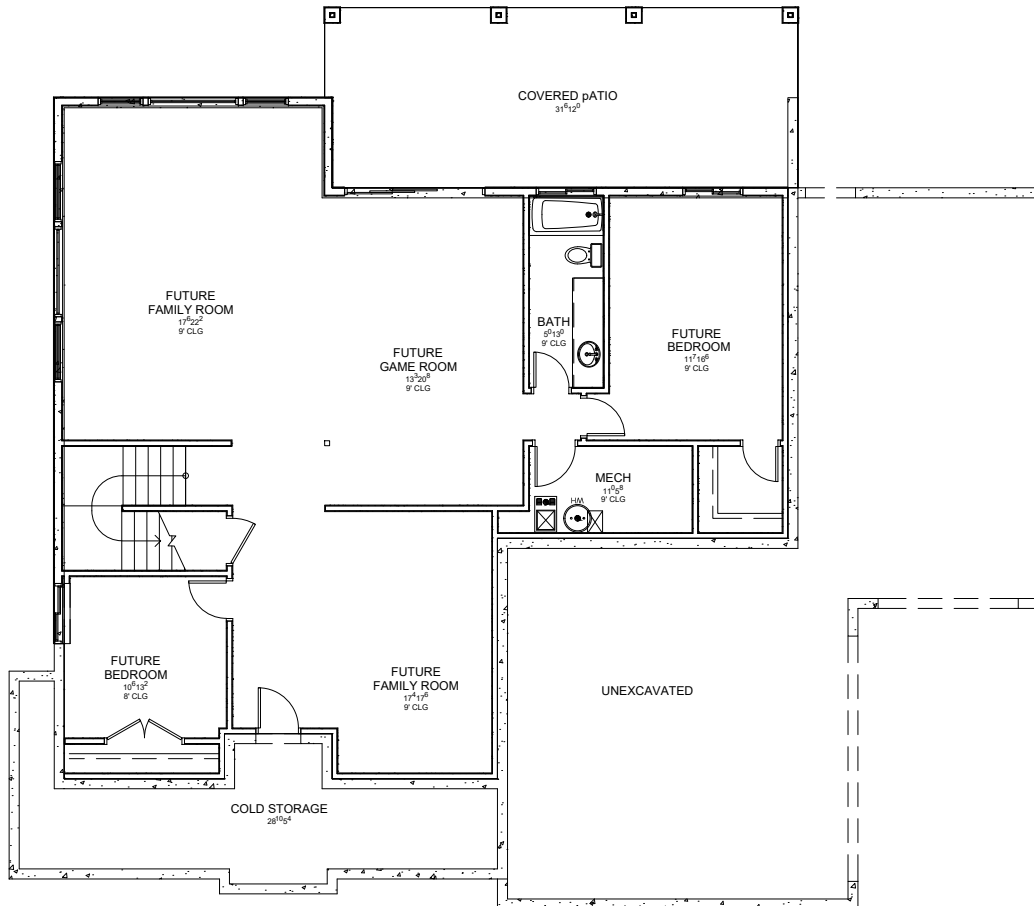

MAIN FLOOR

File Name:	SQUARE FOOTAGE	
17-027	Main Level:	1758
Bedrooms:	2nd Level:	1524
Baths:	Basement:	1970
	Total:	5252
Width:	66'-0"	Depth: 57'-0"

J. LONNIE FOX
DRAFTING AND DESIGN

phone (801) 787-1442 • jlonniefox@gmail.com • www.jlfdraftingdesign.com

2ND FLOOR

BASEMENT FLOOR

File Name:	17-027		SQUARE FOOTAGE
			Main Level: 1758
Bedrooms:	6	2nd Level:	1524
Baths:	4.5	Basement:	1970
		Total:	5252
Width:	66'-0"	Depth:	57'-0"

J. LONNIE FOX
DRAFTING AND DESIGN