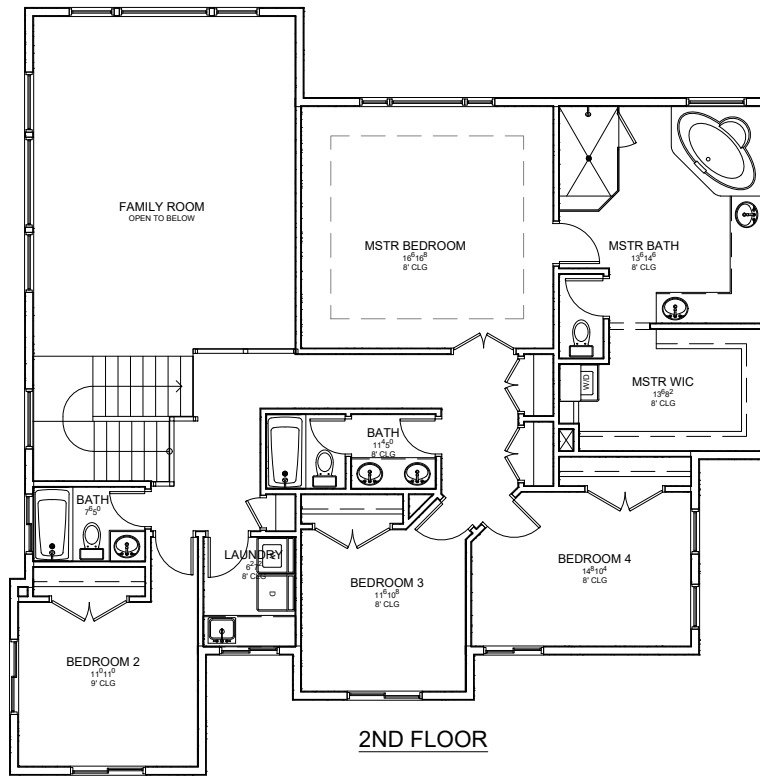

MAIN FLOOR

File Name:	SQUARE FOOTAGE	
17-027	Main Level:	1758
Bedrooms:	2nd Level:	1524
Baths:	Basement:	1970
	Total:	5252
Width:	66'-0"	Depth: 57'-0"

J. LONNIE FOX
DRAFTING AND DESIGN

phone (801) 787-1442 • jlonniefox@gmail.com • www.jlfdraftingdesign.com

2ND FLOOR

BASEMENT FLOOR

File Name:	17-027		SQUARE FOOTAGE
			Main Level: 1758
Bedrooms:	6	2nd Level:	1524
Baths:	4.5	Basement:	1970
		Total:	5252
Width:	66'-0"	Depth:	57'-0"

J. LONNIE FOX
DRAFTING AND DESIGN