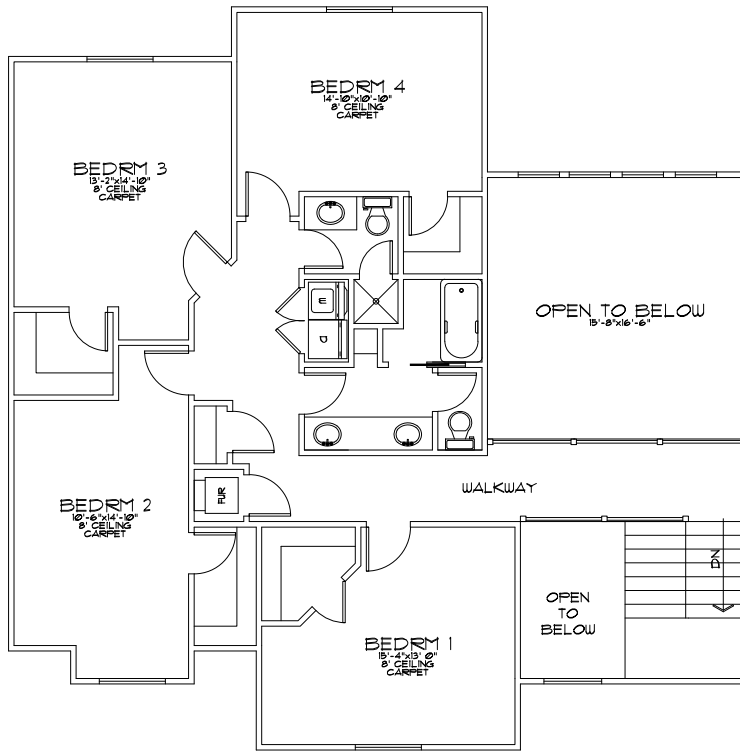

MAIN FLOOR

File Name:		SQUARE FOOTAGE	
07-014		Main Level:	1896
Bedrooms:	8	2nd Level:	1351
Baths:	5	Basement:	1920
		Total:	5167
Width:	72'-0"	Depth:	47'-0"

J. LONNIE FOX
DRAFTING AND DESIGN

phone (801) 787-1442 • jlonniefox@gmail.com • www.jlfdraftingdesign.com

2ND FLOOR

BASEMENT FLOOR

File Name:	SQUARE FOOTAGE		
07-014	Main Level:	1896	
Bedrooms:	8	2nd Level:	1351
Baths:	5	Basement:	1920
		Total:	5167
Width:	72'-0"	Depth:	47'-0"

J. LONNIE FOX
DRAFTING AND DESIGN