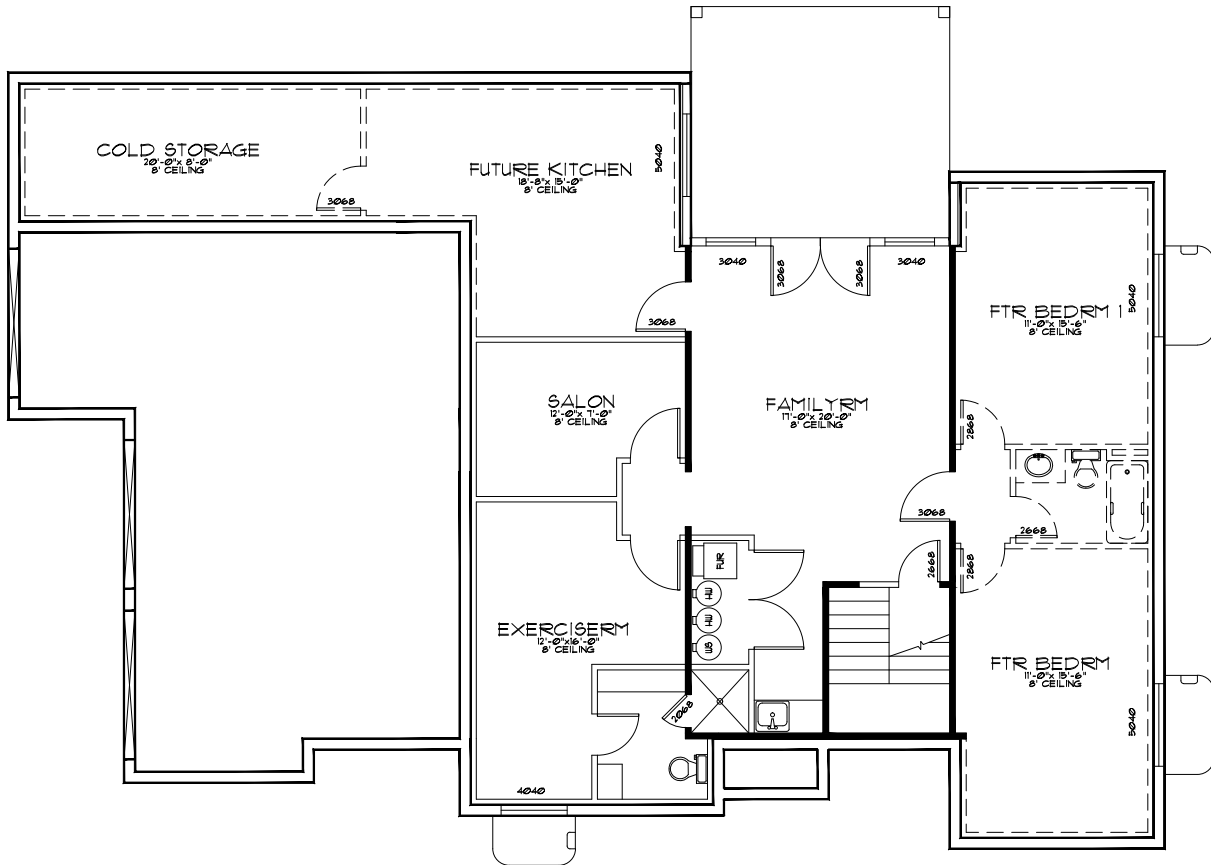

MAIN FLOOR

File Name:		SQUARE FOOTAGE	
07-014		Main Level:	1896
Bedrooms:	8	2nd Level:	1351
Baths:	5	Basement:	1920
		Total:	5167
Width:	72'-0"	Depth:	47'-0"

J. LONNIE FOX
DRAFTING AND DESIGN

phone (801) 787-1442 • jlonniefox@gmail.com • www.jlfdraftingdesign.com

2ND FLOOR

BASEMENT FLOOR

File Name:	SQUARE FOOTAGE		
07-014	Main Level:	1896	
Bedrooms:	8	2nd Level:	1351
Baths:	5	Basement:	1920
		Total:	5167
Width:	72'-0"	Depth:	47'-0"

J. LONNIE FOX
DRAFTING AND DESIGN