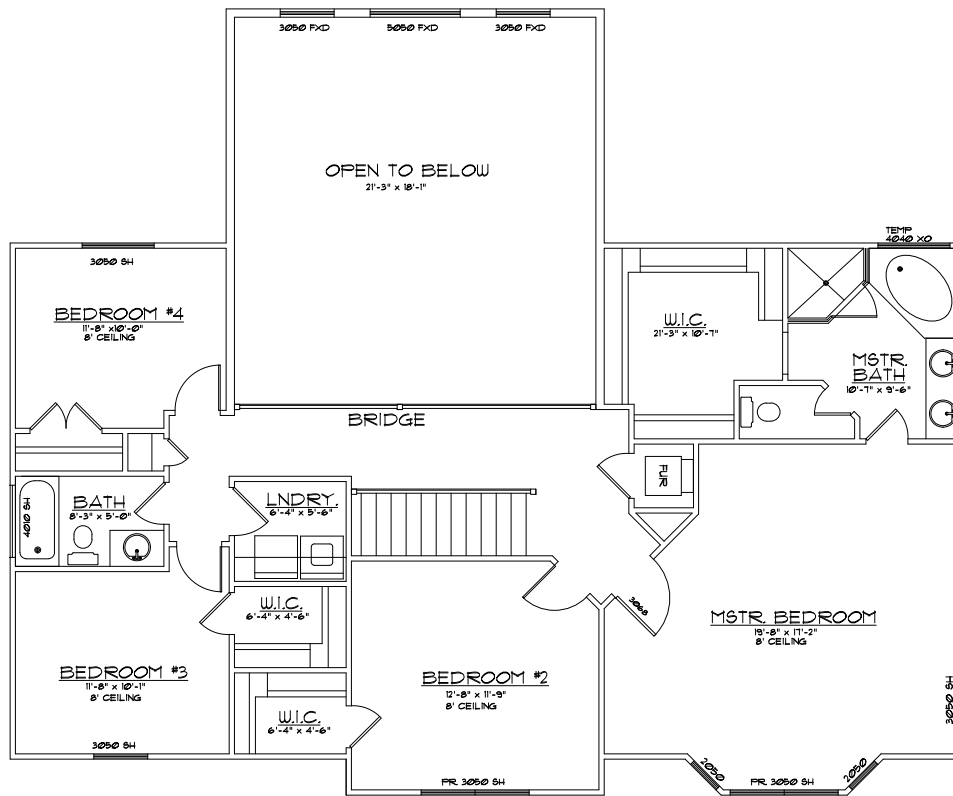

File Name:	SQUARE FOOTAGE		
07-009	Main Level:	1548	
Bedrooms:	7	2nd Level:	1386
Baths:	4	Basement:	1805
		Total:	4739
Width:	53'-0"	Depth:	50'-0"

MAIN FLOOR

J. LONNIE FOX
DRAFTING AND DESIGN

phone (801) 787-1442 • jlonniefox@gmail.com • www.jlfdraftingdesign.com

2ND FLOOR

BASEMENT FLOOR

File Name:		SQUARE FOOTAGE	
07-009		Main Level:	1548
Bedrooms:	7	2nd Level:	1386
Baths:	4	Basement:	1805
		Total:	4739
Width:	53'-0"	Depth:	50'-0"

J. LONNIE FOX
DRAFTING AND DESIGN