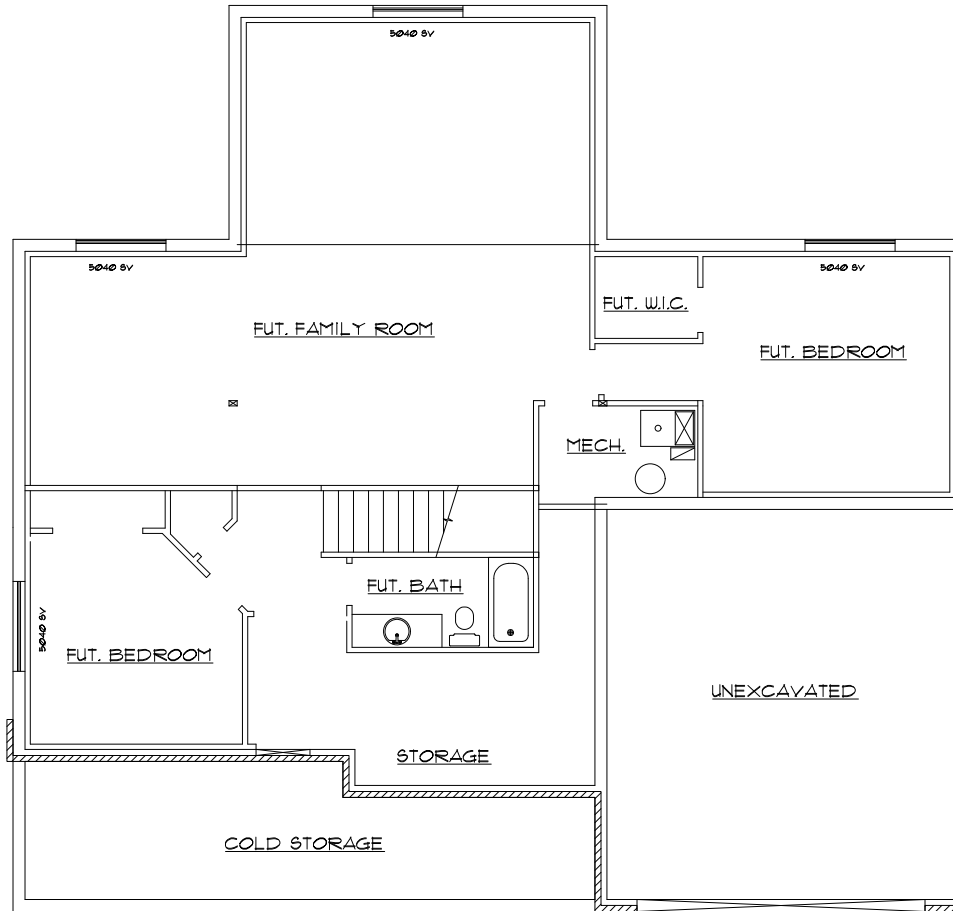

File Name:	SQUARE FOOTAGE		
07-009	Main Level:	1548	
Bedrooms:	7	2nd Level:	1386
Baths:	4	Basement:	1805
		Total:	4739
Width:	53'-0"	Depth:	50'-0"

MAIN FLOOR

J. LONNIE FOX
DRAFTING AND DESIGN

phone (801) 787-1442 • jlonniefox@gmail.com • www.jlfdraftingdesign.com

2ND FLOOR

BASEMENT FLOOR

File Name:		SQUARE FOOTAGE	
07-009		Main Level:	1548
Bedrooms:	7	2nd Level:	1386
Baths:	4	Basement:	1805
		Total:	4739
Width:	53'-0"	Depth:	50'-0"

J. LONNIE FOX
DRAFTING AND DESIGN