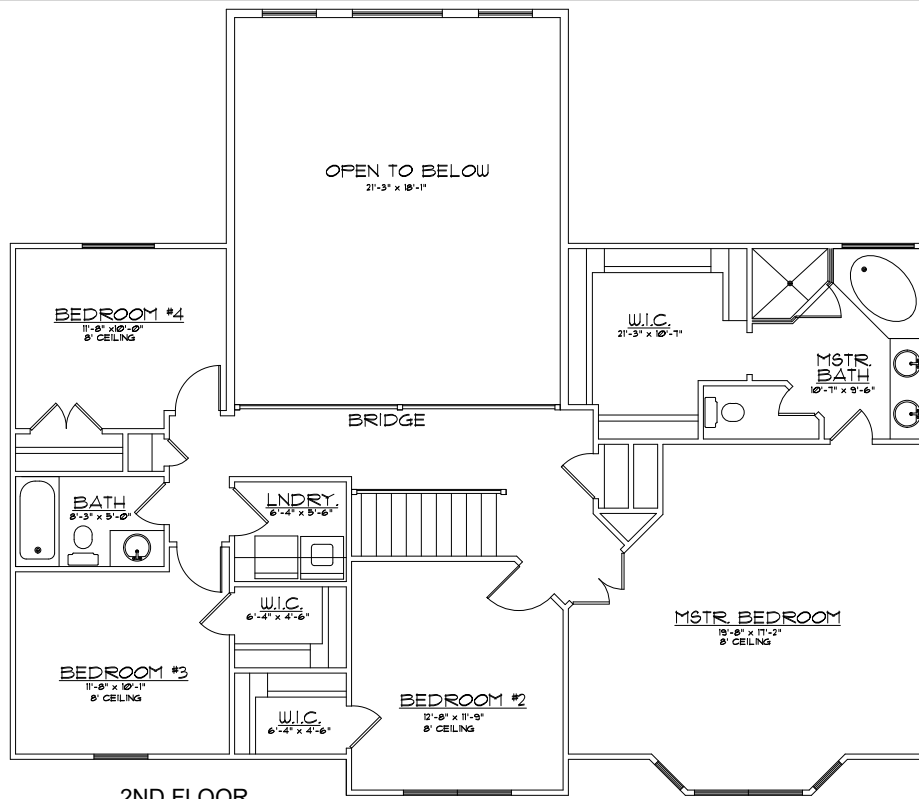

MAIN FLOOR

File Name:	SQUARE FOOTAGE		
07-004	Main Level:	1460	
Bedrooms:	6	2nd Level:	1331
Baths:	4	Basement:	1704
		Total:	4495
Width:	51'-0"	Depth:	37'-0"

J. LONNIE FOX
DRAFTING AND DESIGN

phone (801) 787-1442 • jlonniefox@gmail.com • www.jlfdraftingdesign.com

2ND FLOOR

BASEMENT FLOOR

File Name:	SQUARE FOOTAGE		
07-004	Main Level:	1460	
Bedrooms:	6	2nd Level:	1331
Baths:	4	Basement:	1704
	Total:	4495	
Width:	51'-0"	Depth:	37'-0"

J. LONNIE FOX
DRAFTING AND DESIGN