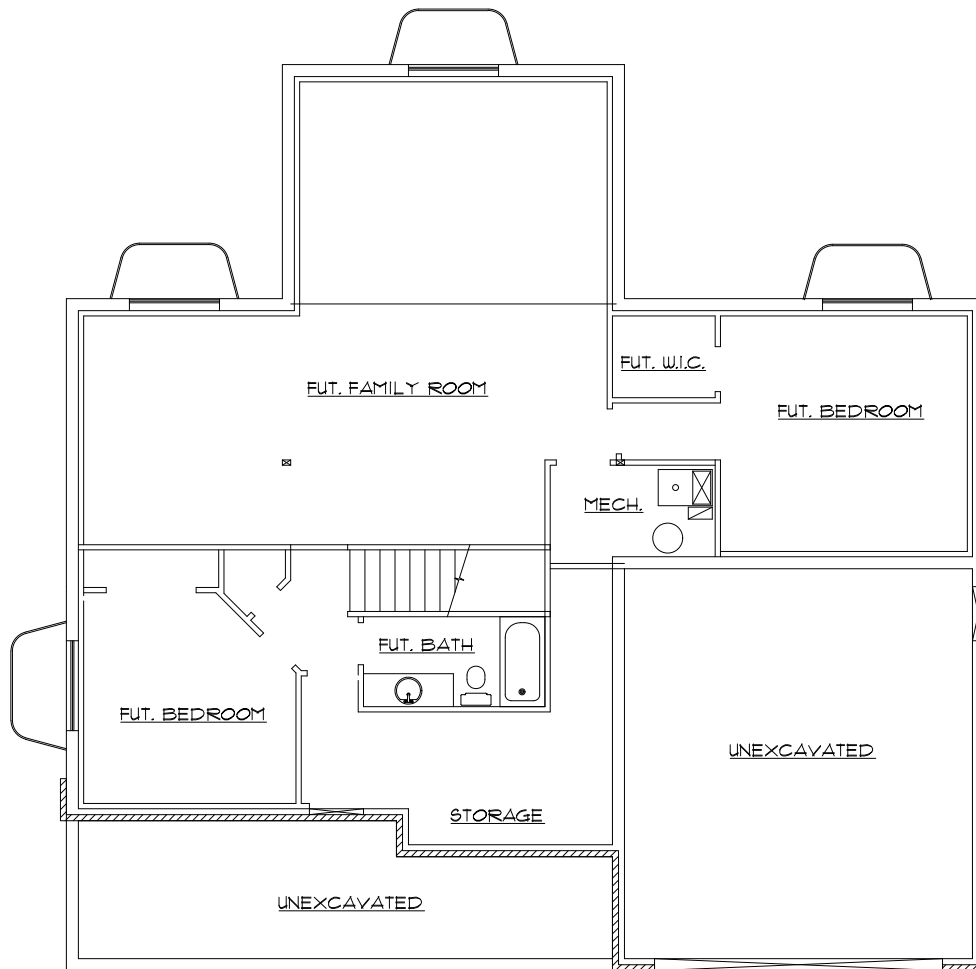

MAIN FLOOR

File Name:	SQUARE FOOTAGE		
07-004	Main Level:	1460	
Bedrooms:	6	2nd Level:	1331
Baths:	4	Basement:	1704
		Total:	4495
Width:	51'-0"	Depth:	37'-0"

J. LONNIE FOX
DRAFTING AND DESIGN

phone (801) 787-1442 • jlonniefox@gmail.com • www.jlfdraftingdesign.com

2ND FLOOR

BASEMENT FLOOR

File Name:	SQUARE FOOTAGE		
07-004	Main Level:	1460	
Bedrooms:	6	2nd Level:	1331
Baths:	4	Basement:	1704
	Total:	4495	
Width:	51'-0"	Depth:	37'-0"

J. LONNIE FOX
DRAFTING AND DESIGN