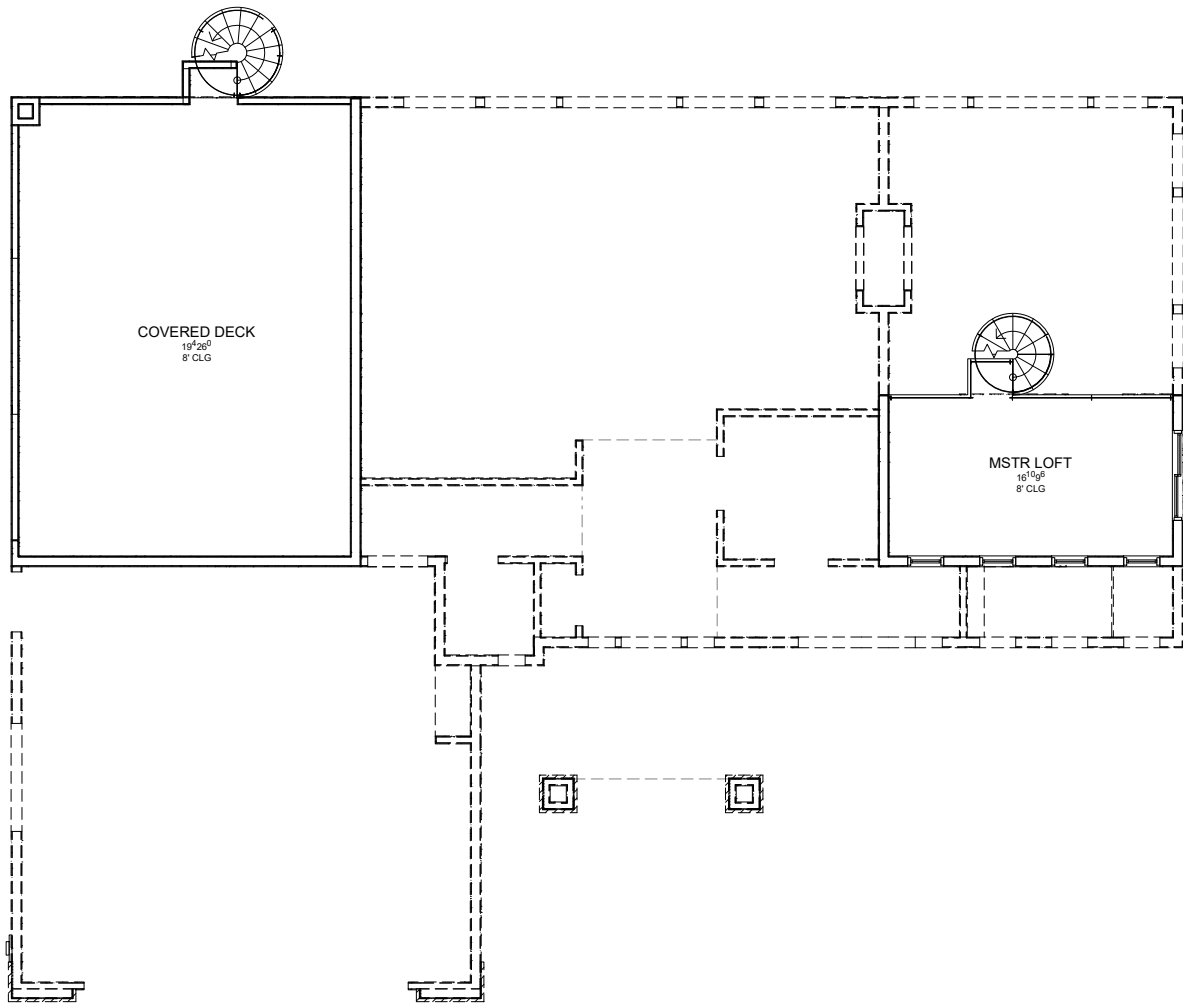

MAIN FLOOR

File Name:	SQUARE FOOTAGE	
18-001	Main Level:	1883
Bedrooms:	3	2nd Level: 665
Baths:	2.5	Basement: 0
	Total:	2584
Width:	65'-0"	Depth: 50'-0"

J. LONNIE FOX
DRAFTING AND DESIGN

phone (801) 787-1442 • jlonniefox@gmail.com • www.jlfdraftingdesign.com

2ND FLOOR

File Name:		SQUARE FOOTAGE	
18-001		Main Level:	1883
Bedrooms:	3	2nd Level:	665
Baths:	2.5	Basement:	0
		Total:	2584
Width:	65'-0"	Depth:	50'-0"

J. LONNIE FOX
DRAFTING AND DESIGN

phone (801) 787-1442 • jlonniefox@gmail.com • www.jlfdraftingdesign.com