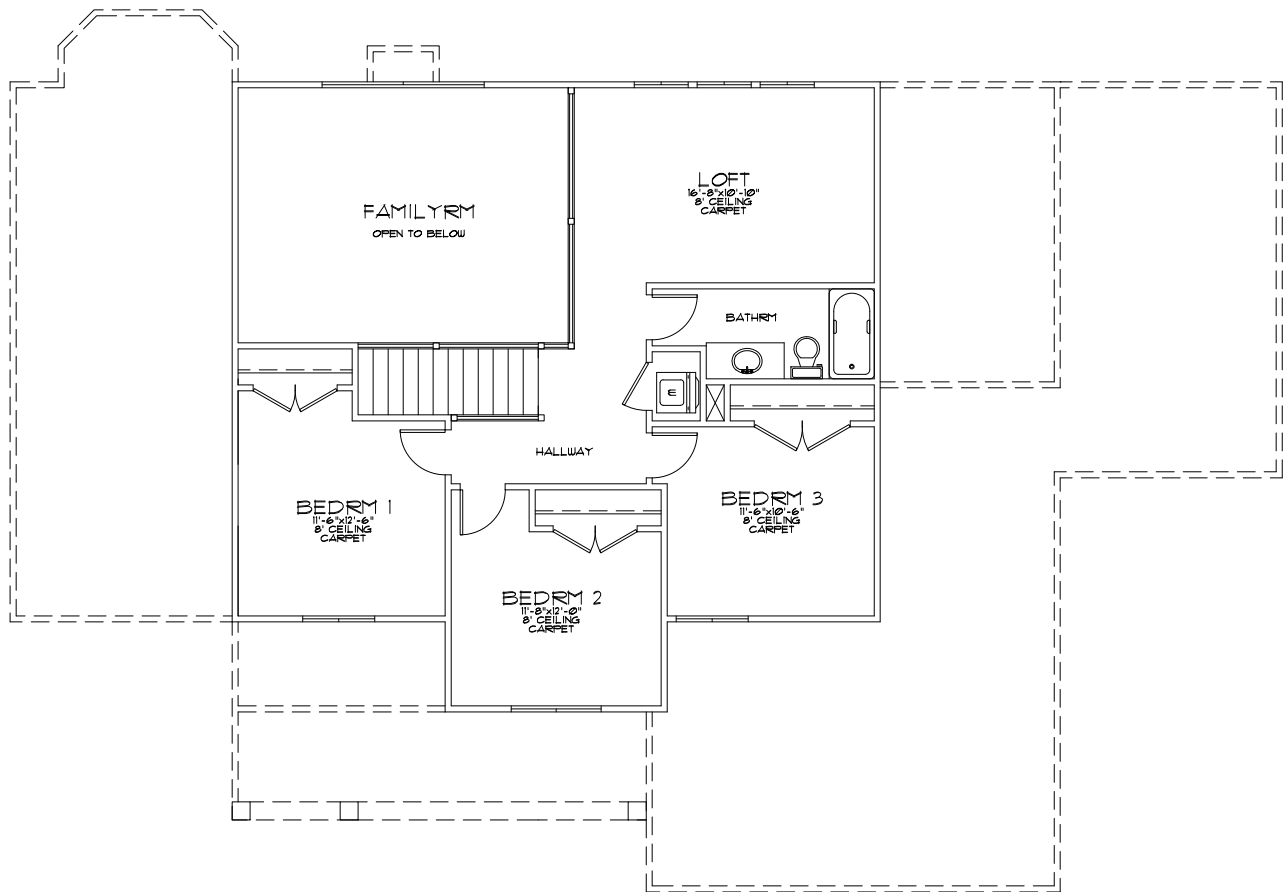

MAIN FLOOR

File Name:	SQUARE FOOTAGE	
08-002	Main Level:	1659
Bedrooms:	4	2nd Level: 831
Baths:	3	Basement: -
	Total:	2490
Width:	71'-0"	Depth: 49'-0"

J. LONNIE FOX
DRAFTING AND DESIGN

phone (801) 787-1442 • jlonniefox@gmail.com • www.jlfdraftingdesign.com

2ND FLOOR

File Name:	08-002		SQUARE FOOTAGE	
			Main Level:	1659
Bedrooms:	4	2nd Level:	831	
Baths:	3	Basement:	-	
		Total:	2490	
Width:	71'-0"	Depth:	49'-0"	

J. LONNIE FOX
DRAFTING AND DESIGN

phone (801) 787-1442 • jlonniefox@gmail.com • www.jlfdraftingdesign.com