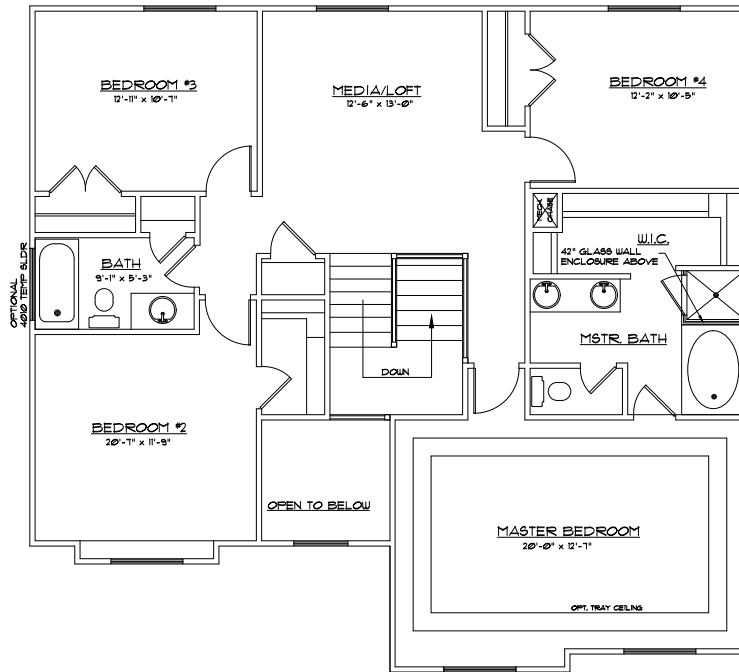

MAIN FLOOR

File Name:	07-008		SQUARE FOOTAGE	
			Main Level:	1024
Bedrooms:	6	2nd Level:		1288
Baths:	4	Basement:		1100
		Total:		3412
Width:	40'-0"	Depth:		41'-0"

J. LONNIE FOX
DRAFTING AND DESIGN

phone (801) 787-1442 • jlonniefox@gmail.com • www.jlfdraftingdesign.com

2ND FLOOR

BASEMENT FLOOR

File Name:		SQUARE FOOTAGE	
07-008		Main Level:	1024
Bedrooms:	6	2nd Level:	1288
Baths:	4	Basement:	1100
		Total:	3412
Width:	40'-0"	Depth:	41'-0"

J. LONNIE FOX
DRAFTING AND DESIGN