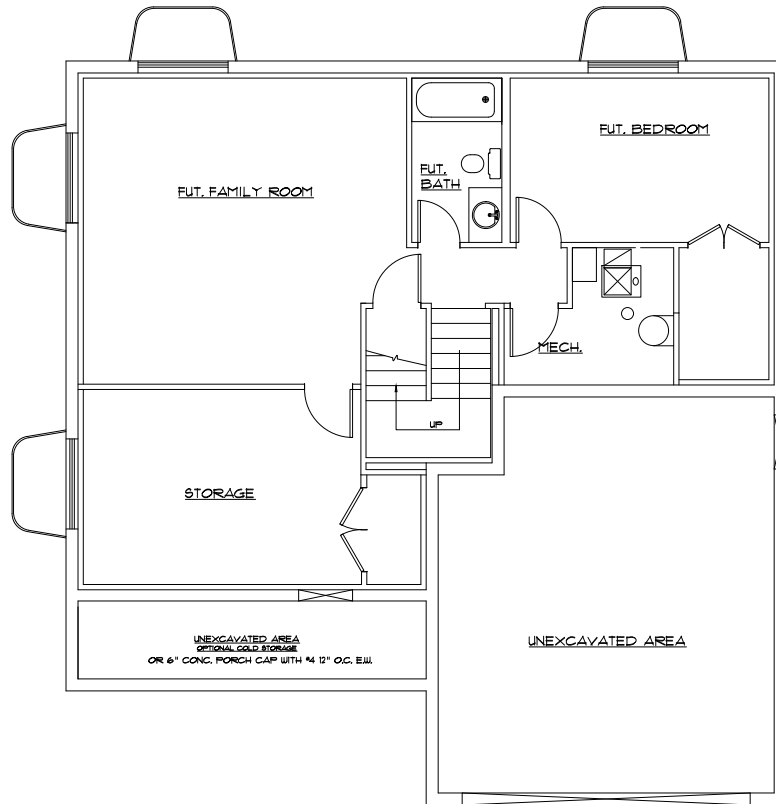

MAIN FLOOR

File Name:	07-008		SQUARE FOOTAGE	
			Main Level:	1024
Bedrooms:	6	2nd Level:		1288
Baths:	4	Basement:		1100
		Total:		3412
Width:	40'-0"	Depth:		41'-0"

J. LONNIE FOX
DRAFTING AND DESIGN

phone (801) 787-1442 • jlonniefox@gmail.com • www.jlfdraftingdesign.com

2ND FLOOR

BASEMENT FLOOR

File Name:		SQUARE FOOTAGE	
07-008		Main Level:	1024
Bedrooms:	6	2nd Level:	1288
Baths:	4	Basement:	1100
		Total:	3412
Width:	40'-0"	Depth:	41'-0"

J. LONNIE FOX
DRAFTING AND DESIGN