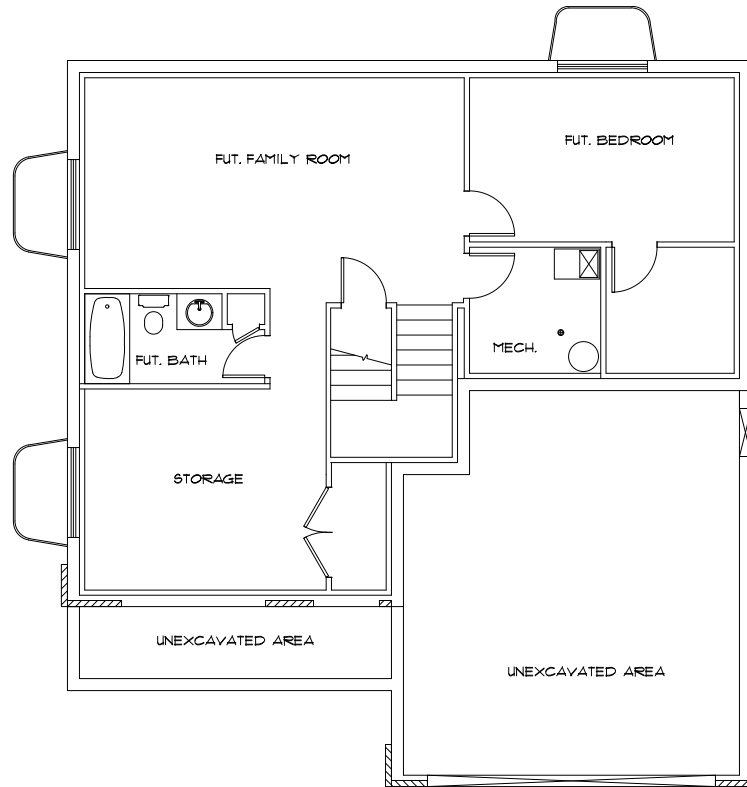

MAIN FLOOR

File Name:		SQUARE FOOTAGE	
07-005		Main Level:	949
Bedrooms:	5	2nd Level:	1238
Baths:	4	Basement:	938
		Total:	3125
Width:	38'-0"	Depth:	40'-0"

J. LONNIE FOX
DRAFTING AND DESIGN

phone (801) 787-1442 • jlonniefox@gmail.com • www.jlfdraftingdesign.com

2ND FLOOR

BASEMENT FLOOR

File Name:	07-005		
	SQUARE FOOTAGE		
	Main Level:		949
Bedrooms:	5	2nd Level:	1238
Baths:	4	Basement:	938
	Total:		3125
Width:	38'-0"	Depth:	40'-0"

J. LONNIE FOX
DRAFTING AND DESIGN