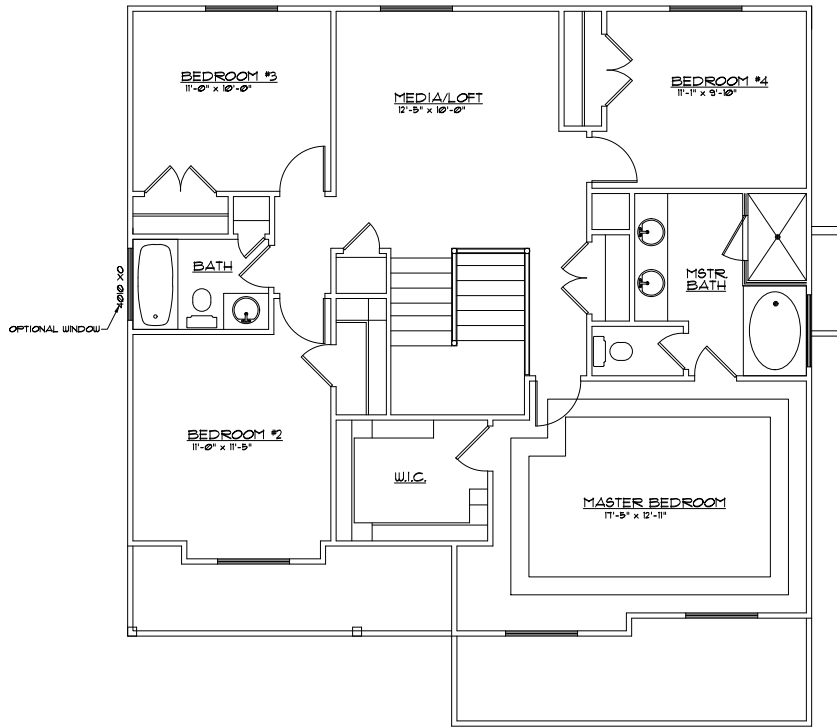

MAIN FLOOR

File Name:		SQUARE FOOTAGE	
07-005		Main Level:	949
Bedrooms:	5	2nd Level:	1238
Baths:	4	Basement:	938
		Total:	3125
Width:	38'-0"	Depth:	40'-0"

J. LONNIE FOX
DRAFTING AND DESIGN

phone (801) 787-1442 • jlonniefox@gmail.com • www.jlfdraftingdesign.com

2ND FLOOR

BASEMENT FLOOR

File Name:	07-005		
	SQUARE FOOTAGE		
	Main Level:		949
Bedrooms:	5	2nd Level:	1238
Baths:	4	Basement:	938
	Total:		3125
Width:	38'-0"	Depth:	40'-0"

J. LONNIE FOX
DRAFTING AND DESIGN