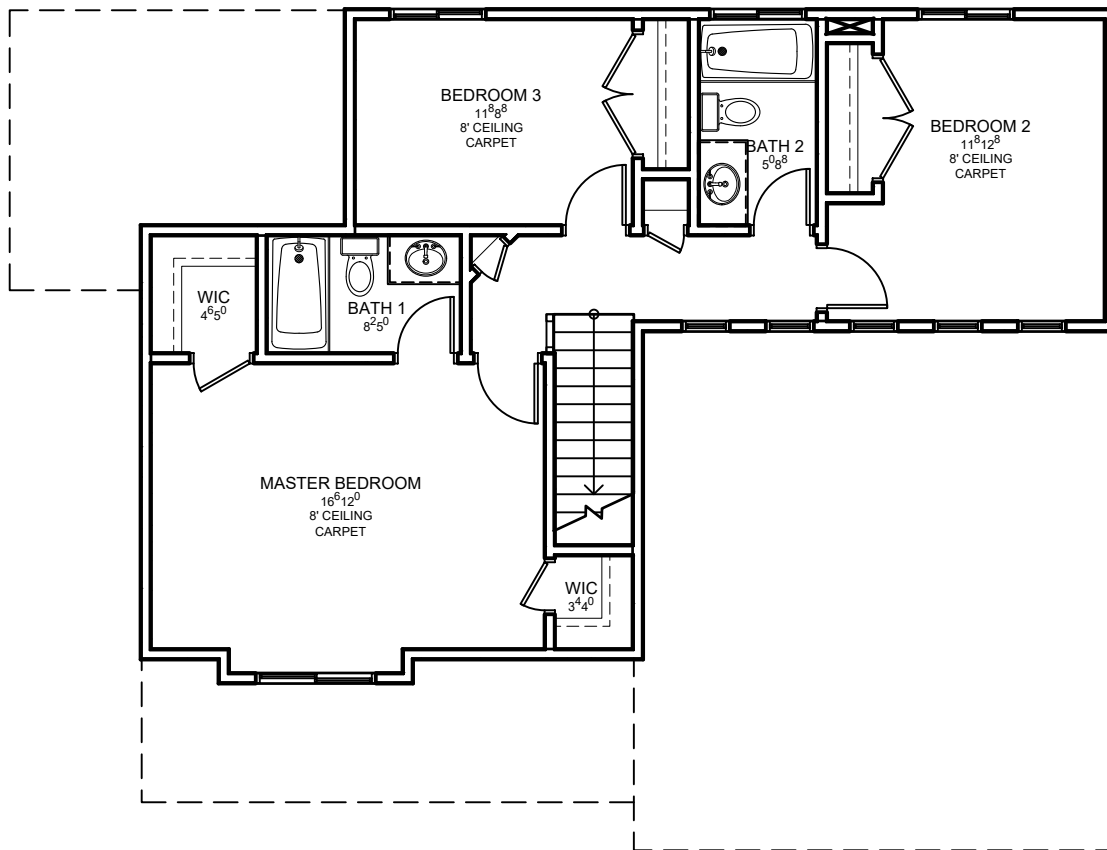

MAIN FLOOR

File Name:	15-020		SQUARE FOOTAGE	
			Main Level:	889
Bedrooms:	4	2nd Level:	720	
Baths:	3	Basement:	----	
		Total:	1609	
Width:	46'-0"	Depth:	35'-0"	

J. LONNIE FOX
DRAFTING AND DESIGN

phone (801) 787-1442 • jlonniefox@gmail.com • www.jlfdraftingdesign.com

2ND FLOOR

File Name:		SQUARE FOOTAGE	
15-020		Main Level:	889
Bedrooms:	4	2nd Level:	720
Baths:	3	Basement:	----
		Total:	1609
Width:	46'-0"	Depth:	35'-0"

J. LONNIE FOX
DRAFTING AND DESIGN

phone (801) 787-1442 • jlonniefox@gmail.com • www.jlfdraftingdesign.com