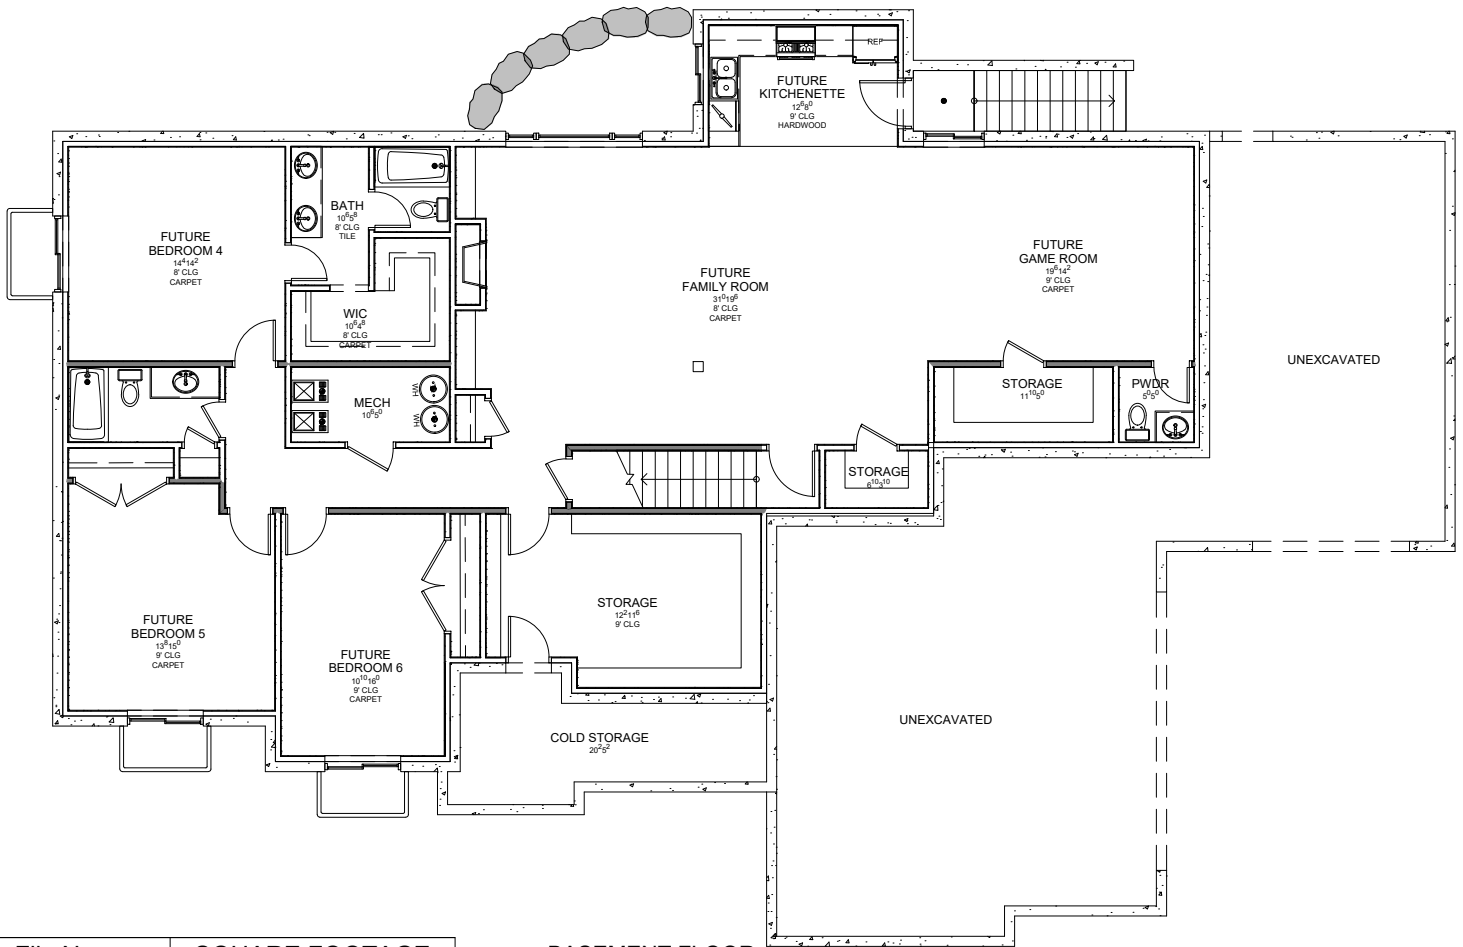

MAIN FLOOR

File Name:	SQUARE FOOTAGE	
17-018	Main Level:	2621
Bedrooms:	6	2nd Level: 0
Baths:	6	Basement: 2790
	Total:	5411
Width:	92'-0"	Depth: 71'-6"

**J. LONNIE FOX**  
DRAFTING AND DESIGN

phone (801) 787-1442 • jlonniefox@gmail.com • www.jlfdraftingdesign.com

**BASEMENT FLOOR**

File Name:	17-018		<b>SQUARE FOOTAGE</b>	
Bedrooms:	6	2nd Level:	0	2621
Baths:	6	Basement:	2790	
		Total:	5411	
Width:	92'-0"	Depth:	71'-6"	

**J. LONNIE FOX**  
DRAFTING AND DESIGN

phone (801) 787-1442 • jlonniefox@gmail.com • www.jlfdraftingdesign.com