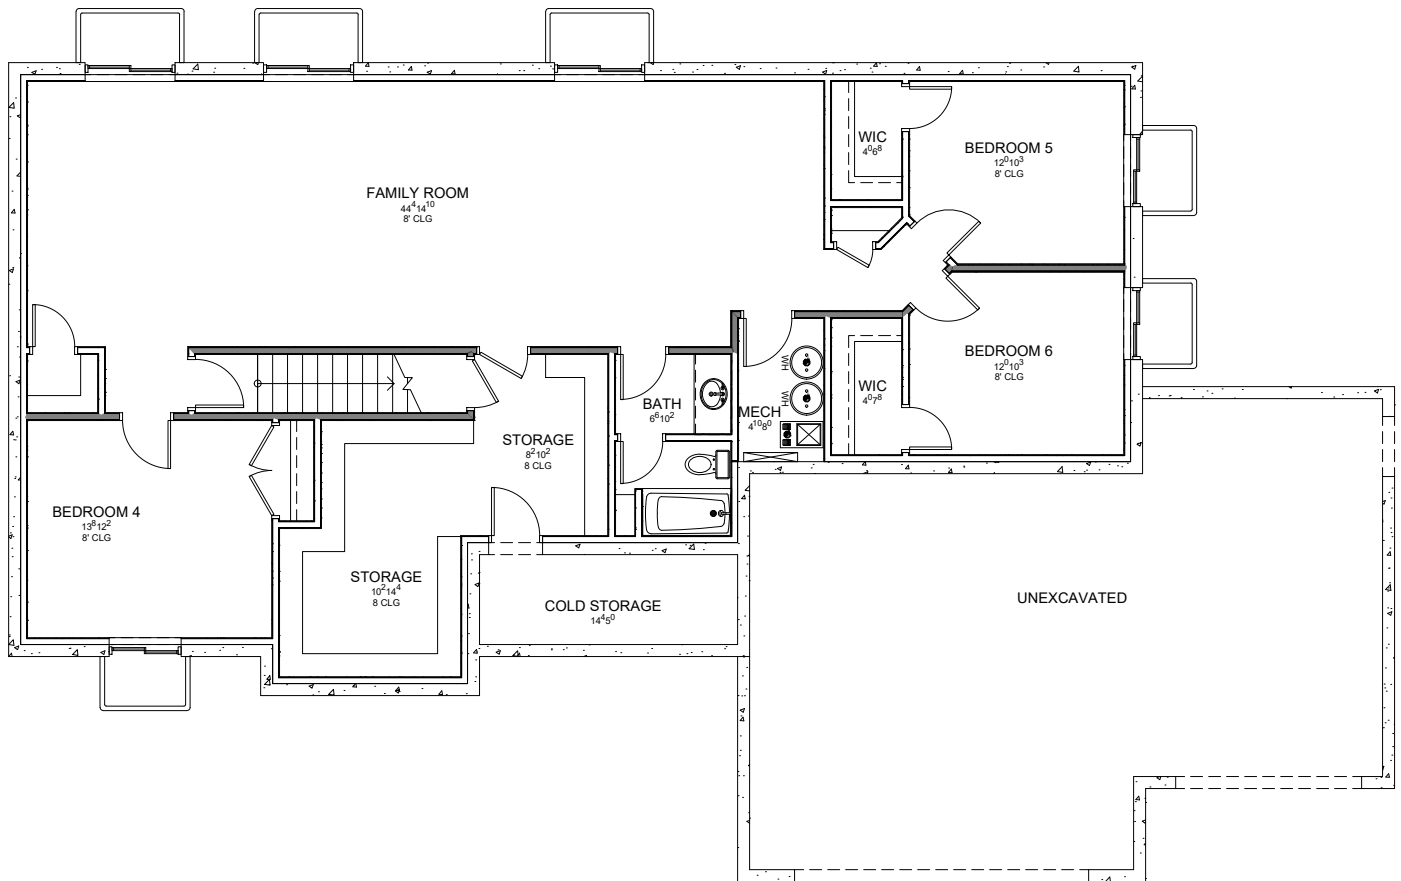

MAIN FLOOR

File Name:		SQUARE FOOTAGE	
17-049		Main Level:	1805
Bedrooms:	6	2nd Level:	0
Baths:	3.5	Basement:	1883
		Total:	3688
Width:	77'-0"	Depth:	45'-4"

J. LONNIE FOX
DRAFTING AND DESIGN

phone (801) 787-1442 • jlonniefox@gmail.com • www.jlfdraftingdesign.com

BASEMENT FLOOR

File Name:	17-049		SQUARE FOOTAGE
			Main Level: 1805
Bedrooms:	6	2nd Level:	0
Baths:	3.5	Basement:	1883
		Total:	3688
Width:	77'-0"	Depth:	45'-4"

J. LONNIE FOX
DRAFTING AND DESIGN

phone (801) 787-1442 • jlonniefox@gmail.com • www.jlfdraftingdesign.com