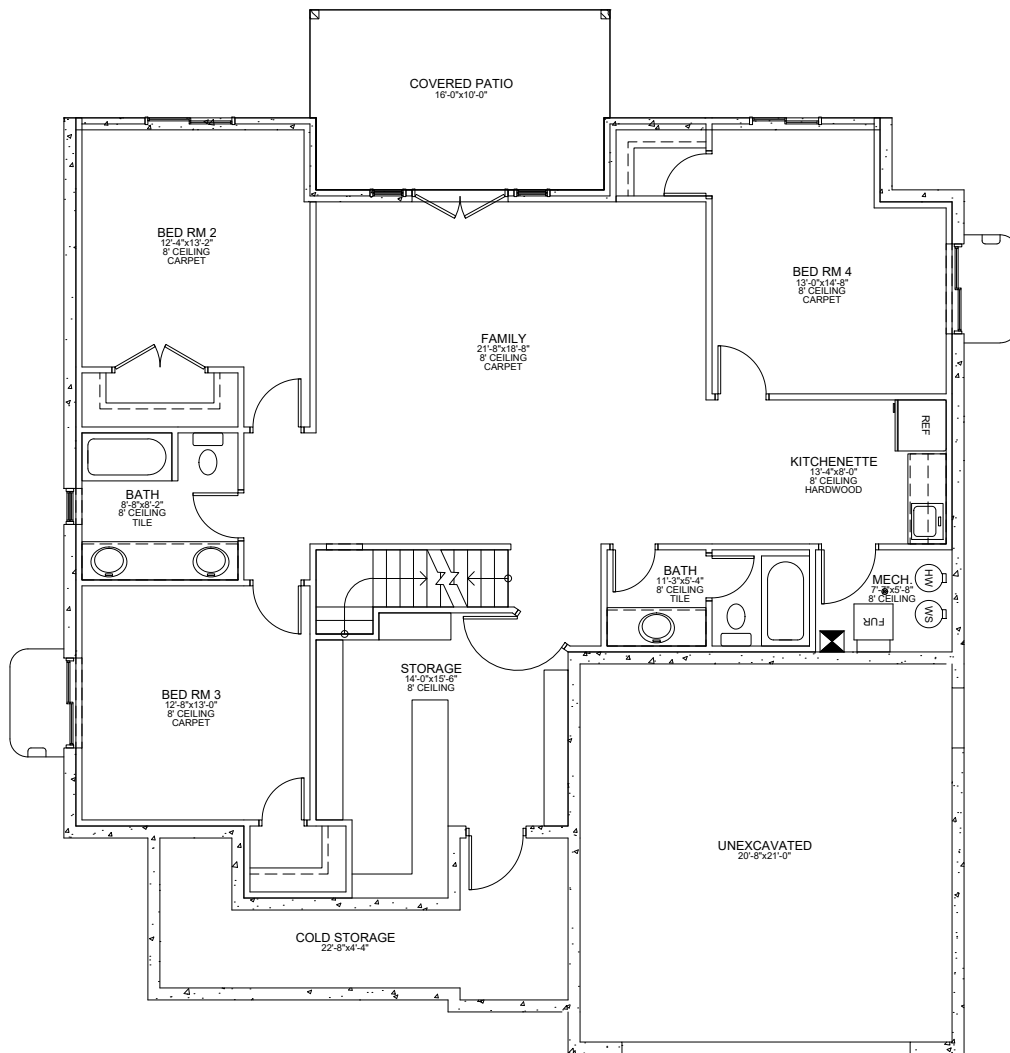

MAIN FLOOR

File Name:		SQUARE FOOTAGE	
12-014		Main Level:	1772
Bedrooms:	4	2nd Level:	----
Baths:	4	Basement:	1935
		Total:	3707
Width:	50'-0"	Depth:	52'-0"

**J. LONNIE FOX**  
DRAFTING AND DESIGN

phone (801) 787-1442 • jlonniefox@gmail.com • www.jlfdraftingdesign.com

**BASEMENT FLOOR**

File Name:		SQUARE FOOTAGE	
12-014		Main Level:	1772
Bedrooms:	4	2nd Level:	----
Baths:	4	Basement:	1935
		Total:	3707
Width:	50'-0"	Depth:	52'-0"

**J. LONNIE FOX**  
DRAFTING AND DESIGN