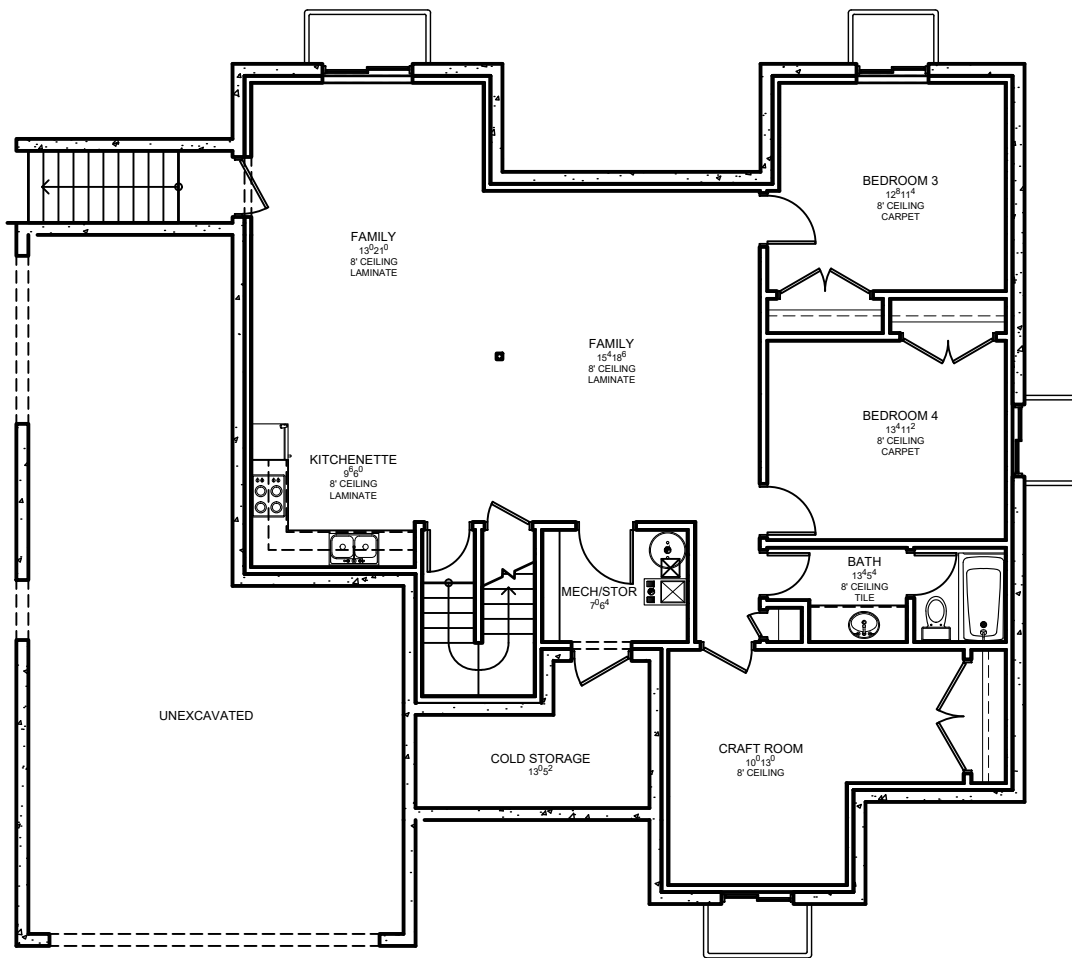

File Name:	15-022		SQUARE FOOTAGE	
Bedrooms:	5	2nd Level:	---	
Baths:	4	Basement:	1685	
		Total:	3282	
Width:	56'-0"	Depth:	59'-0"	

MAIN FLOOR

J. LONNIE FOX
DRAFTING AND DESIGN

phone (801) 787-1442 • jlonniefox@gmail.com • www.jlfdraftingdesign.com

BASEMENT FLOOR

File Name:		SQUARE FOOTAGE	
15-022		Main Level:	1597
Bedrooms:	5	2nd Level:	---
Baths:	4	Basement:	1685
		Total:	3282
Width:	56'-0"	Depth:	59'-0"

J. LONNIE FOX
DRAFTING AND DESIGN

phone (801) 787-1442 • jlonniefox@gmail.com • www.jlfdraftingdesign.com