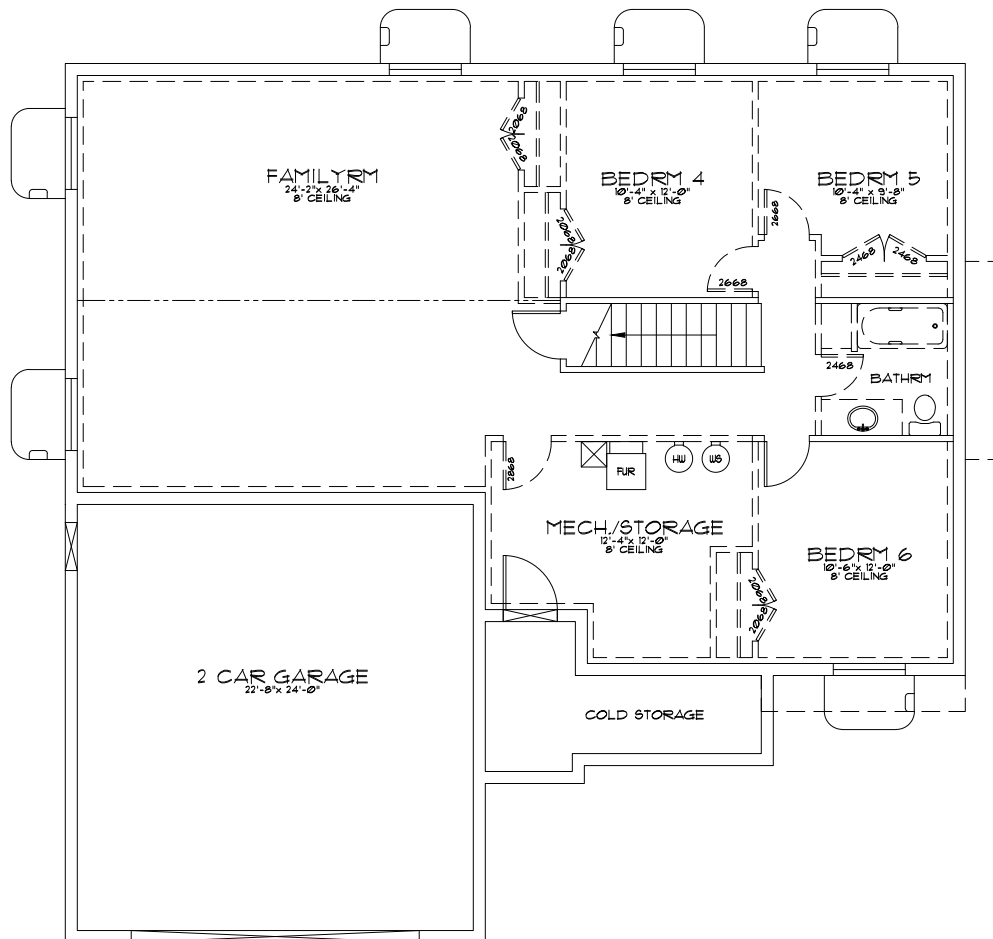

MAIN FLOOR

File Name:	07-018		SQUARE FOOTAGE	
Bedrooms:	6	2nd Level:	-	
Baths:	3	Basement:	1574	
		Total:	3082	
Width:	50'-0"	Depth:	49'-0"	

J. LONNIE FOX
DRAFTING AND DESIGN

phone (801) 787-1442 • jlonniefox@gmail.com • www.jlfdraftingdesign.com

BASEMENT FLOOR

File Name:		SQUARE FOOTAGE	
07-018		Main Level:	1508
Bedrooms:	6	2nd Level:	-
Baths:	3	Basement:	1574
		Total:	3082
Width:	50'-0"	Depth:	49'-0"

J. LONNIE FOX
DRAFTING AND DESIGN

phone (801) 787-1442 • jlonniefox@gmail.com • www.jlfdraftingdesign.com