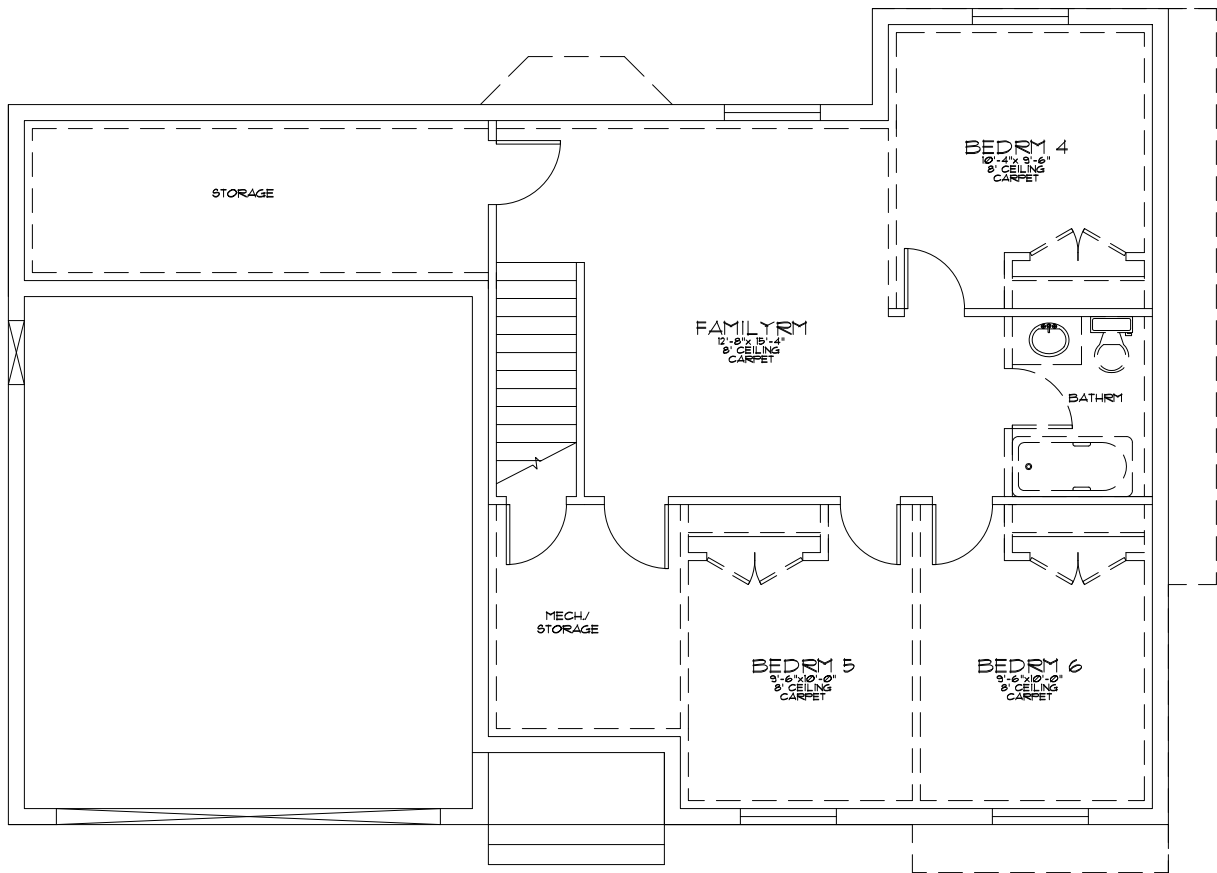

MAIN FLOOR

File Name:	SQUARE FOOTAGE	
08-001	Main Level:	1197
Bedrooms:	2nd Level:	-
Baths:	Basement:	1050
	Total:	2247
Width:	51'-0"	Depth: 36'-0"

J. LONNIE FOX
DRAFTING AND DESIGN

phone (801) 787-1442 • jlonniefox@gmail.com • www.jlfdraftingdesign.com

BASEMENT FLOOR

File Name:		SQUARE FOOTAGE	
08-001		Main Level:	1197
Bedrooms:	6	2nd Level:	-
Baths:	3	Basement:	1050
		Total:	2247
Width:	51'-0"	Depth:	36'-0"

J. LONNIE FOX
DRAFTING AND DESIGN

phone (801) 787-1442 • jlonniefox@gmail.com • www.jlfdraftingdesign.com