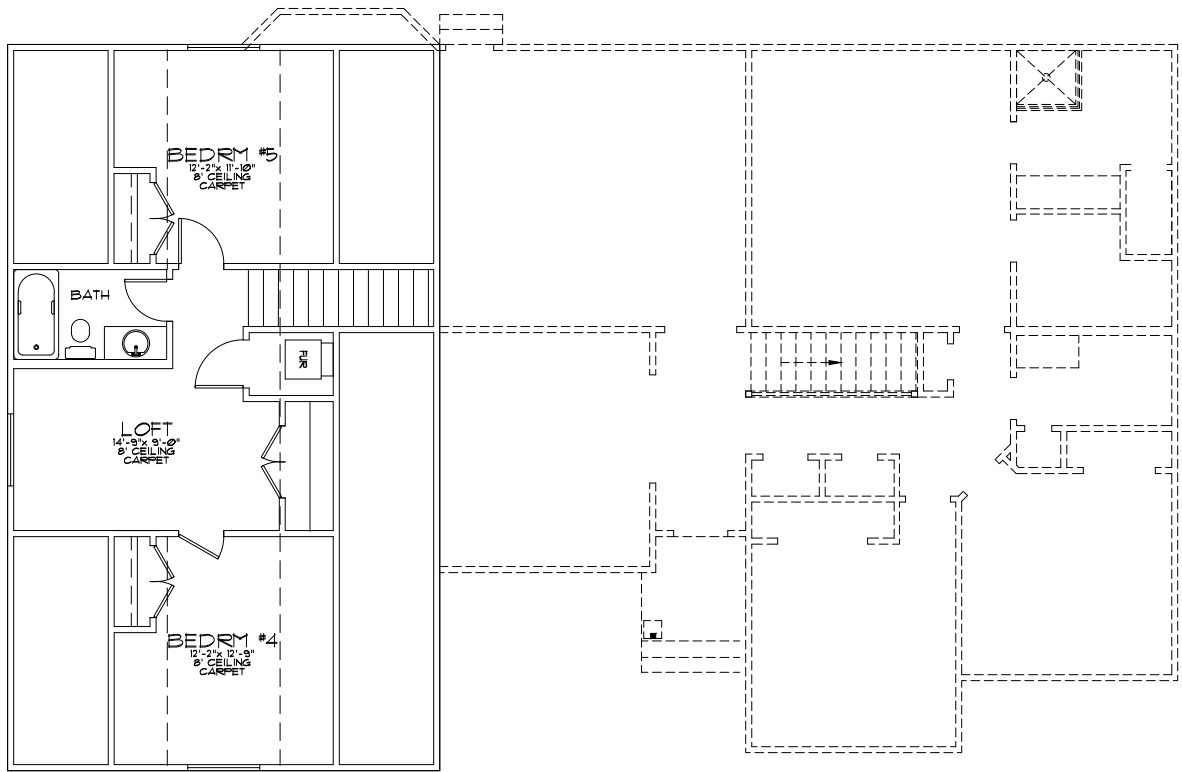

File Name:		SQUARE FOOTAGE	
07-010		Main Level:	1842
Bedrooms:	8	2nd Level:	587
Baths:	4	Basement:	1828
		Total:	4257
Width:	65'-0"	Depth:	42'-0"

MAIN FLOOR

J. LONNIE FOX
DRAFTING AND DESIGN

phone (801) 787-1442 • jlonniefox@gmail.com • www.jlfdraftingdesign.com

2ND FLOOR

BASEMENT FLOOR

File Name:		SQUARE FOOTAGE	
07-010		Main Level:	1842
Bedrooms:	8	2nd Level:	587
Baths:	4	Basement:	1828
		Total:	4257
Width:	65'-0"	Depth:	42'-0"

J. LONNIE FOX
DRAFTING AND DESIGN