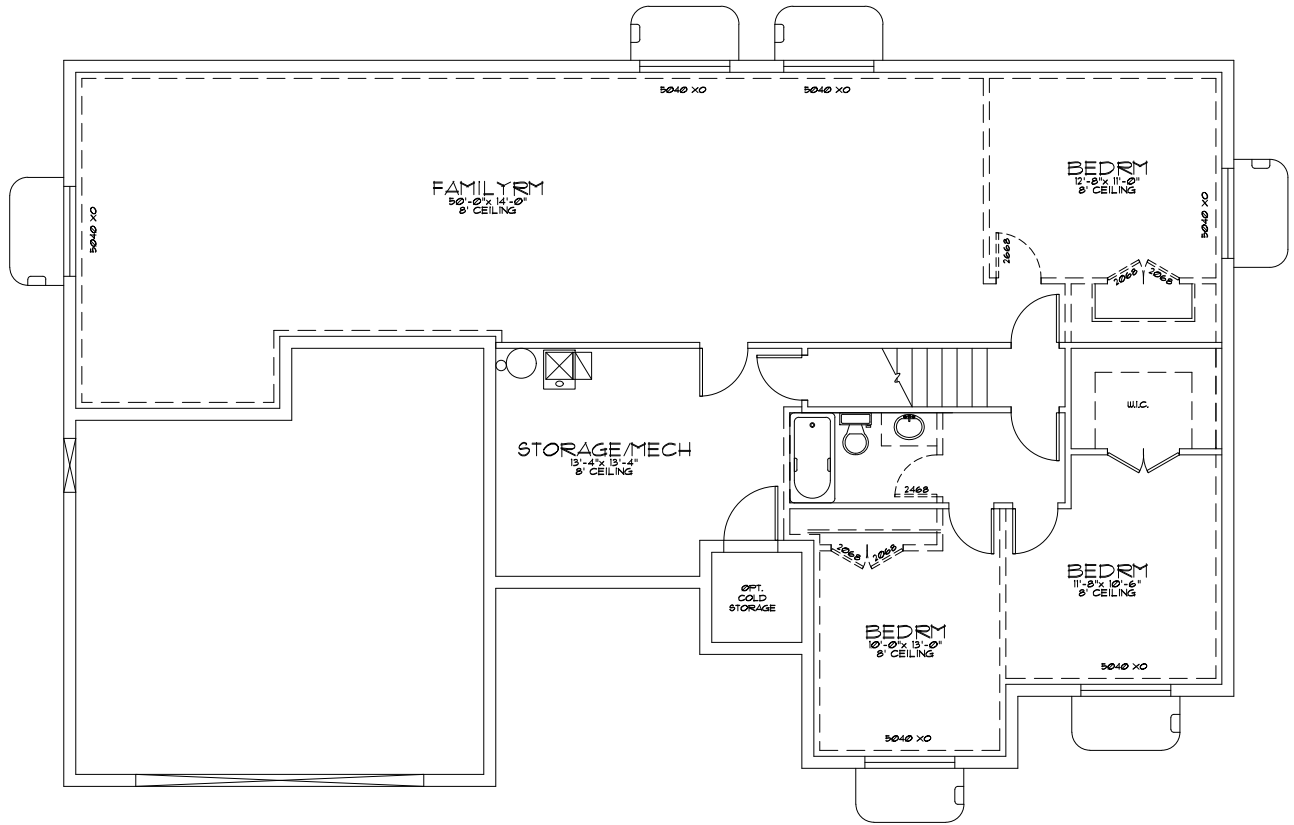

File Name:		SQUARE FOOTAGE	
07-010		Main Level:	1842
Bedrooms:	8	2nd Level:	587
Baths:	4	Basement:	1828
		Total:	4257
Width:	65'-0"	Depth:	42'-0"

MAIN FLOOR

J. LONNIE FOX
DRAFTING AND DESIGN

phone (801) 787-1442 • jlonniefox@gmail.com • www.jlfdraftingdesign.com

2ND FLOOR

BASEMENT FLOOR

File Name:		SQUARE FOOTAGE	
07-010		Main Level:	1842
Bedrooms:	8	2nd Level:	587
Baths:	4	Basement:	1828
		Total:	4257
Width:	65'-0"	Depth:	42'-0"

J. LONNIE FOX
DRAFTING AND DESIGN