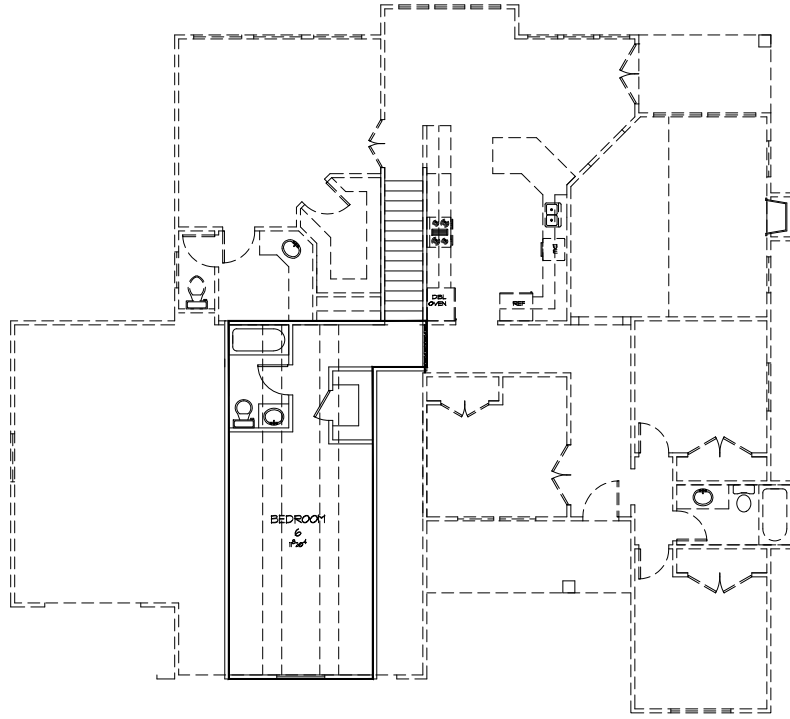

MAIN FLOOR

File Name:		SQUARE FOOTAGE	
06-005		Main Level:	2023
Bedrooms:	6	2nd Level:	375
Baths:	3	Basement:	2108
		Total:	4506
Width:	64'-0"	Depth:	59'-0"

J. LONNIE FOX
DRAFTING AND DESIGN

phone (801) 787-1442 • jlonniefox@gmail.com • www.jlfdraftingdesign.com

2ND FLOOR

BASEMENT FLOOR

File Name:	06-005		SQUARE FOOTAGE	
			Main Level:	2023
Bedrooms:	6	2nd Level:		375
Baths:	3	Basement:		2108
		Total:		4506
Width:	64'-0"	Depth:		59'-0"

J. LONNIE FOX
DRAFTING AND DESIGN