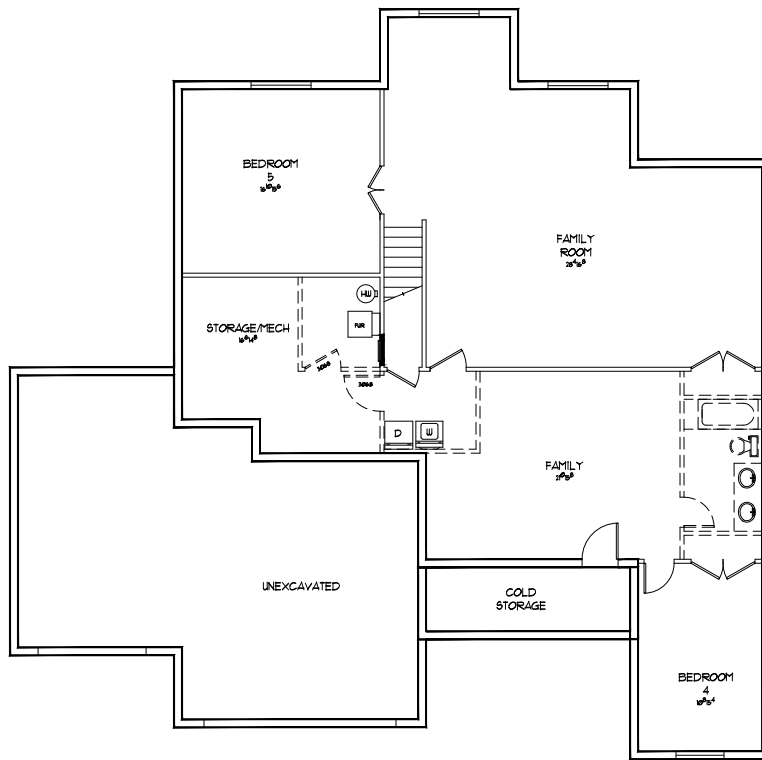

MAIN FLOOR

File Name:		SQUARE FOOTAGE	
06-005		Main Level:	2023
Bedrooms:	6	2nd Level:	375
Baths:	3	Basement:	2108
		Total:	4506
Width:	64'-0"	Depth:	59'-0"

J. LONNIE FOX
DRAFTING AND DESIGN

phone (801) 787-1442 • jlonniefox@gmail.com • www.jlfdraftingdesign.com

2ND FLOOR

BASEMENT FLOOR

File Name:	06-005		SQUARE FOOTAGE	
			Main Level:	2023
Bedrooms:	6	2nd Level:		375
Baths:	3	Basement:		2108
		Total:		4506
Width:	64'-0"	Depth:		59'-0"

J. LONNIE FOX
DRAFTING AND DESIGN