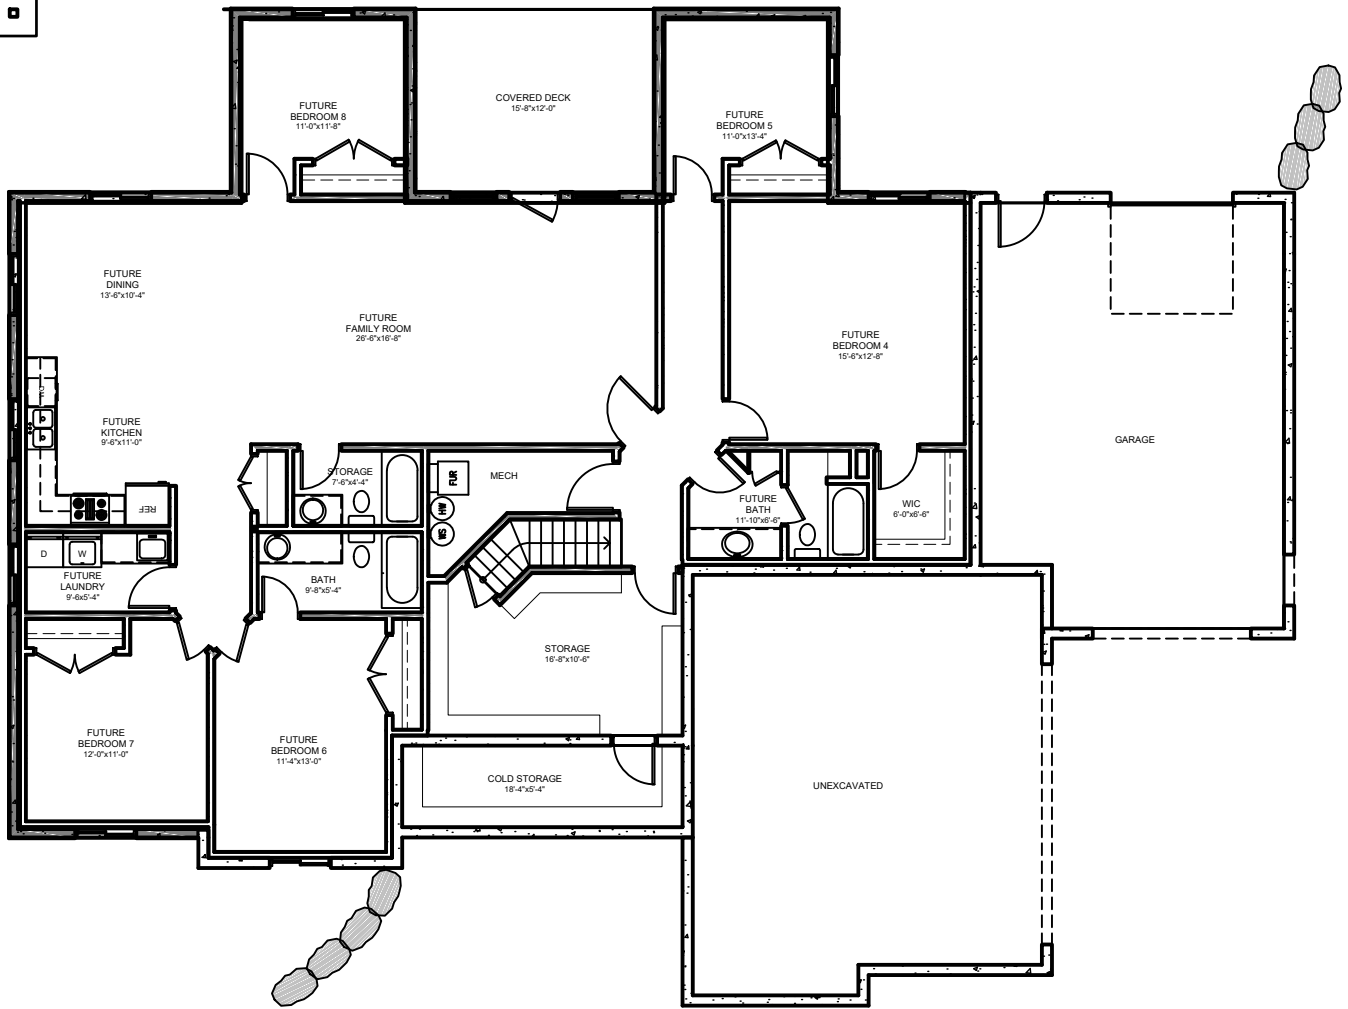

MAIN FLOOR

File Name:	15-005		SQUARE FOOTAGE
Bedrooms:	7	2nd Level:	---
Baths:	6	Basement:	2,670
		Total:	5,214
Width:	84'-0"	Depth:	65'-0"

J. LONNIE FOX
DRAFTING AND DESIGN

phone (801) 787-1442 • jlonniefox@gmail.com • www.jlfdraftingdesign.com

BASEMENT FLOOR

File Name:		SQUARE FOOTAGE	
15-005		Main Level:	2,544
Bedrooms:	7	2nd Level:	----
Baths:	6	Basement:	2,670
		Total:	5,214
Width:	84'-0"	Depth:	65'-0"

J. LONNIE FOX
DRAFTING AND DESIGN

phone (801) 787-1442 • jlonniefox@gmail.com • www.jlfdraftingdesign.com