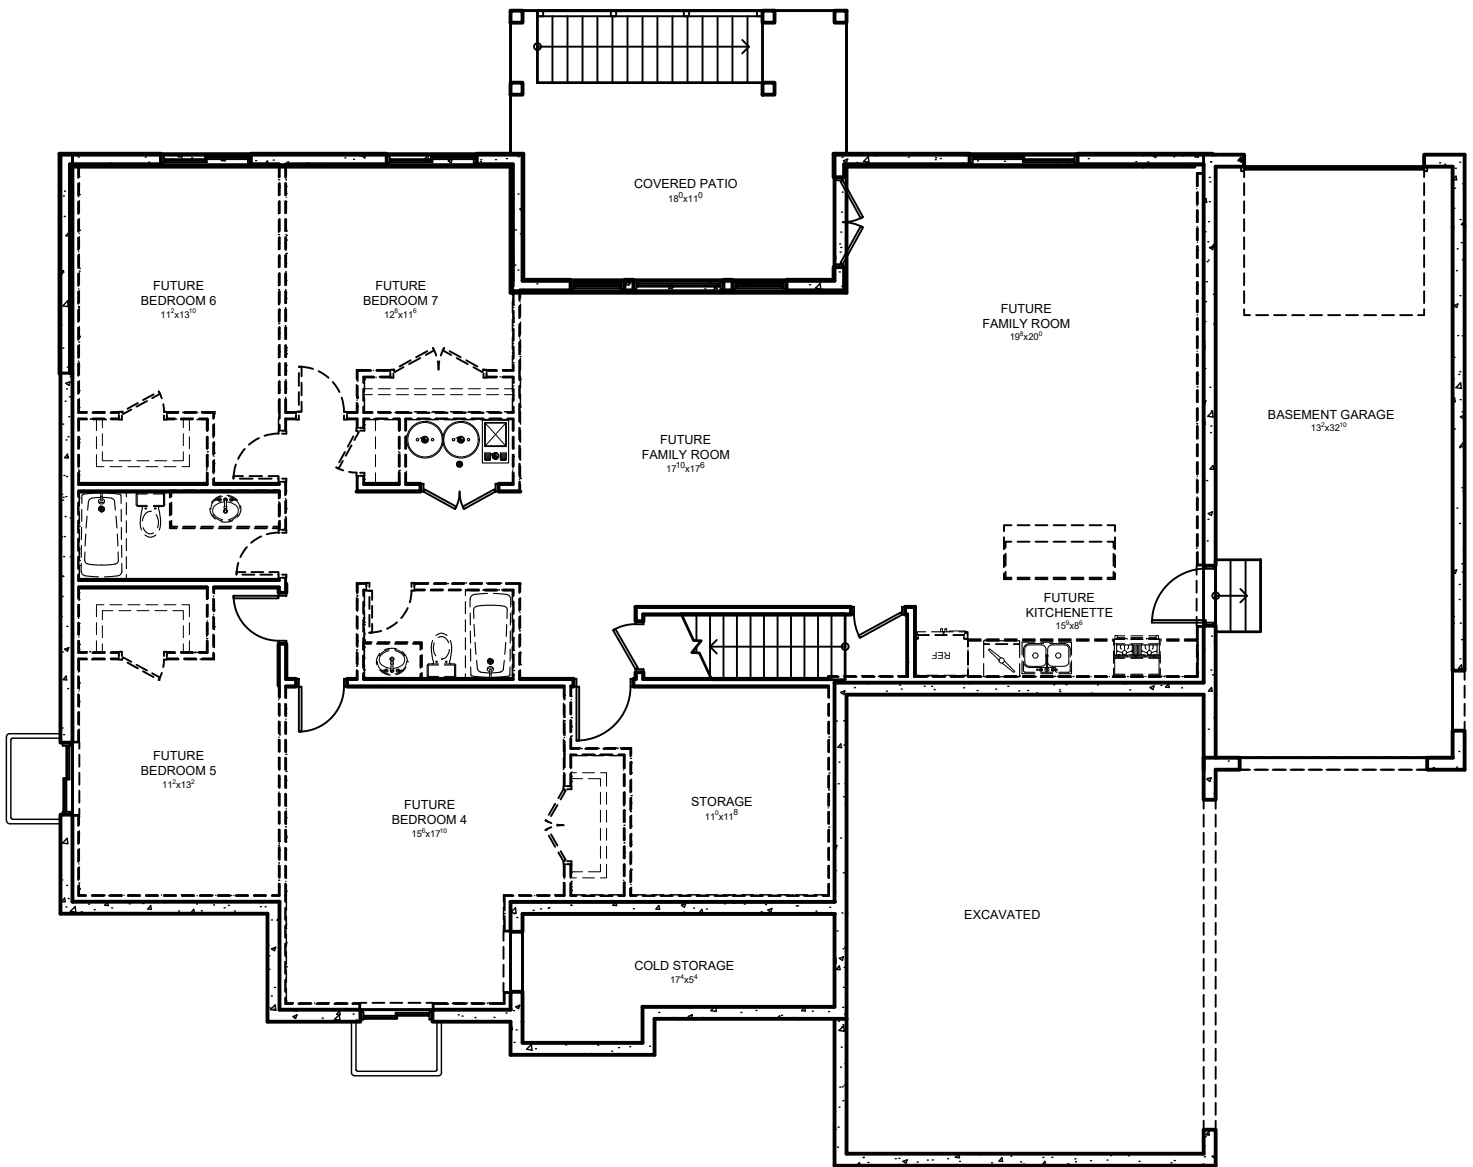

MAIN FLOOR

File Name:	15-007		
	SQUARE FOOTAGE		
	Main Level:	2404	
Bedrooms:	7	2nd Level:	---
Baths:	5	Basement:	2540
	Total:	4944	
Width:	78'-0"	Depth:	64'-0"

J. LONNIE FOX
DRAFTING AND DESIGN

phone (801) 787-1442 • jlonniefox@gmail.com • www.jlfdraftingdesign.com

BASEMENT FLOOR

File Name:		SQUARE FOOTAGE	
15-007		Main Level:	2404
Bedrooms:	7	2nd Level:	----
Baths:	5	Basement:	2540
		Total:	4944
Width:	78'-0"	Depth:	64'-0"

J. LONNIE FOX
DRAFTING AND DESIGN

phone (801) 787-1442 • jlonniefox@gmail.com • www.jlfdraftingdesign.com