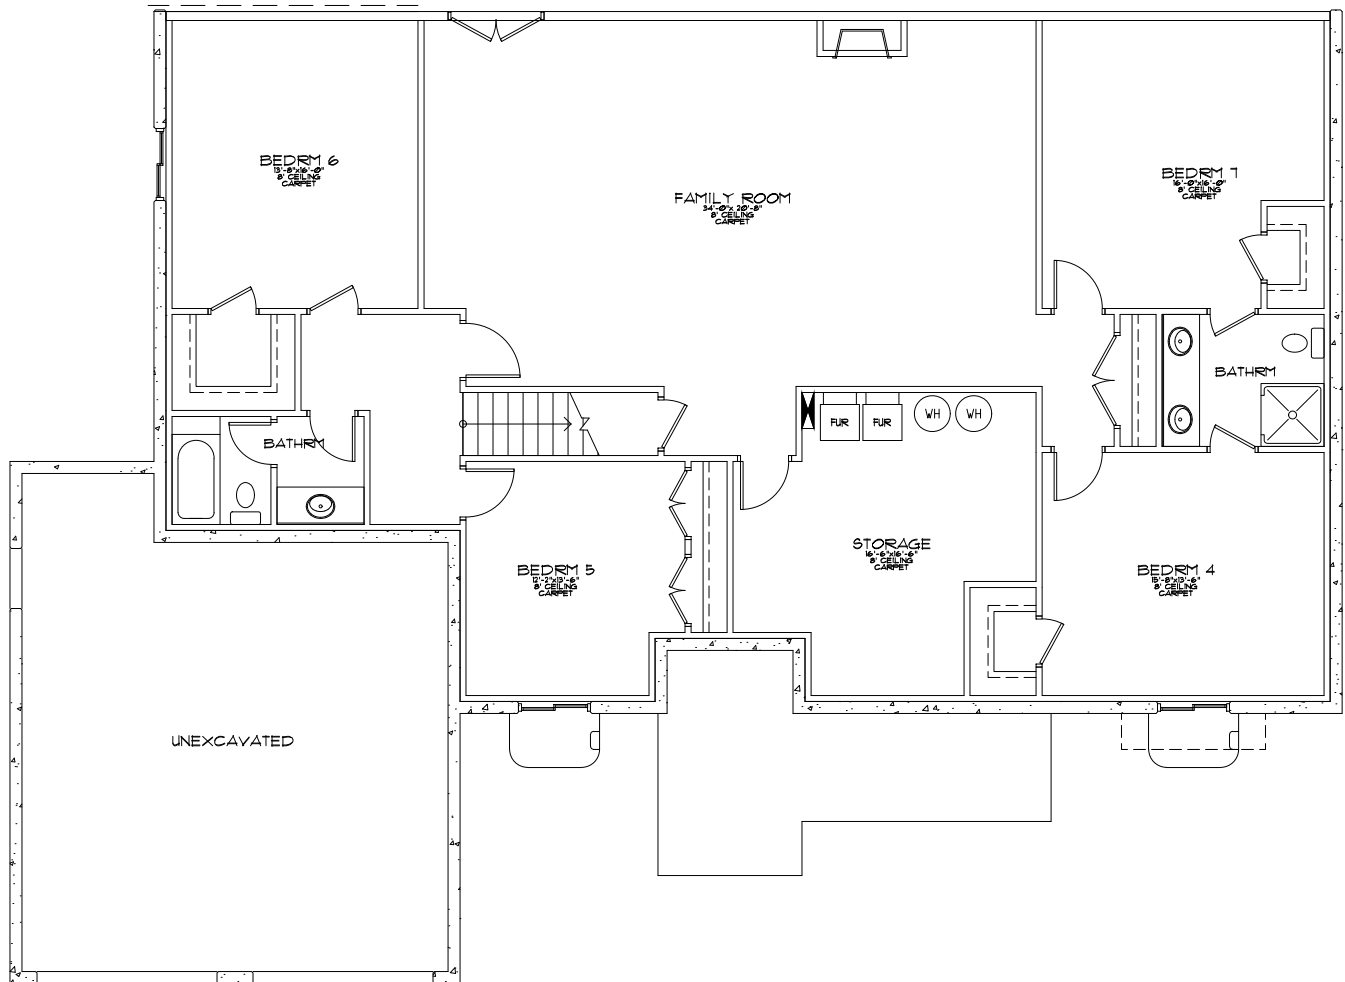

MAIN FLOOR

File Name:	SQUARE FOOTAGE		
07-019	Main Level:	2408	
Bedrooms:	7	2nd Level:	-
Baths:	5	Basement:	2392
		Total:	4800
Width:	74'-0"	Depth:	66'-0"

J. LONNIE FOX
DRAFTING AND DESIGN

phone (801) 787-1442 • jlonniefox@gmail.com • www.jlfdraftingdesign.com

File Name:	07-019		
	SQUARE FOOTAGE		
	Main Level:	2408	
Bedrooms:	7	2nd Level:	-
Baths:	5	Basement:	2392
	Total:	4800	
Width:	74'-0"	Depth:	66'-0"

BASEMENT FLOOR

J. LONNIE FOX
DRAFTING AND DESIGN

phone (801) 787-1442 • jlonniefox@gmail.com • www.jlfdraftingdesign.com