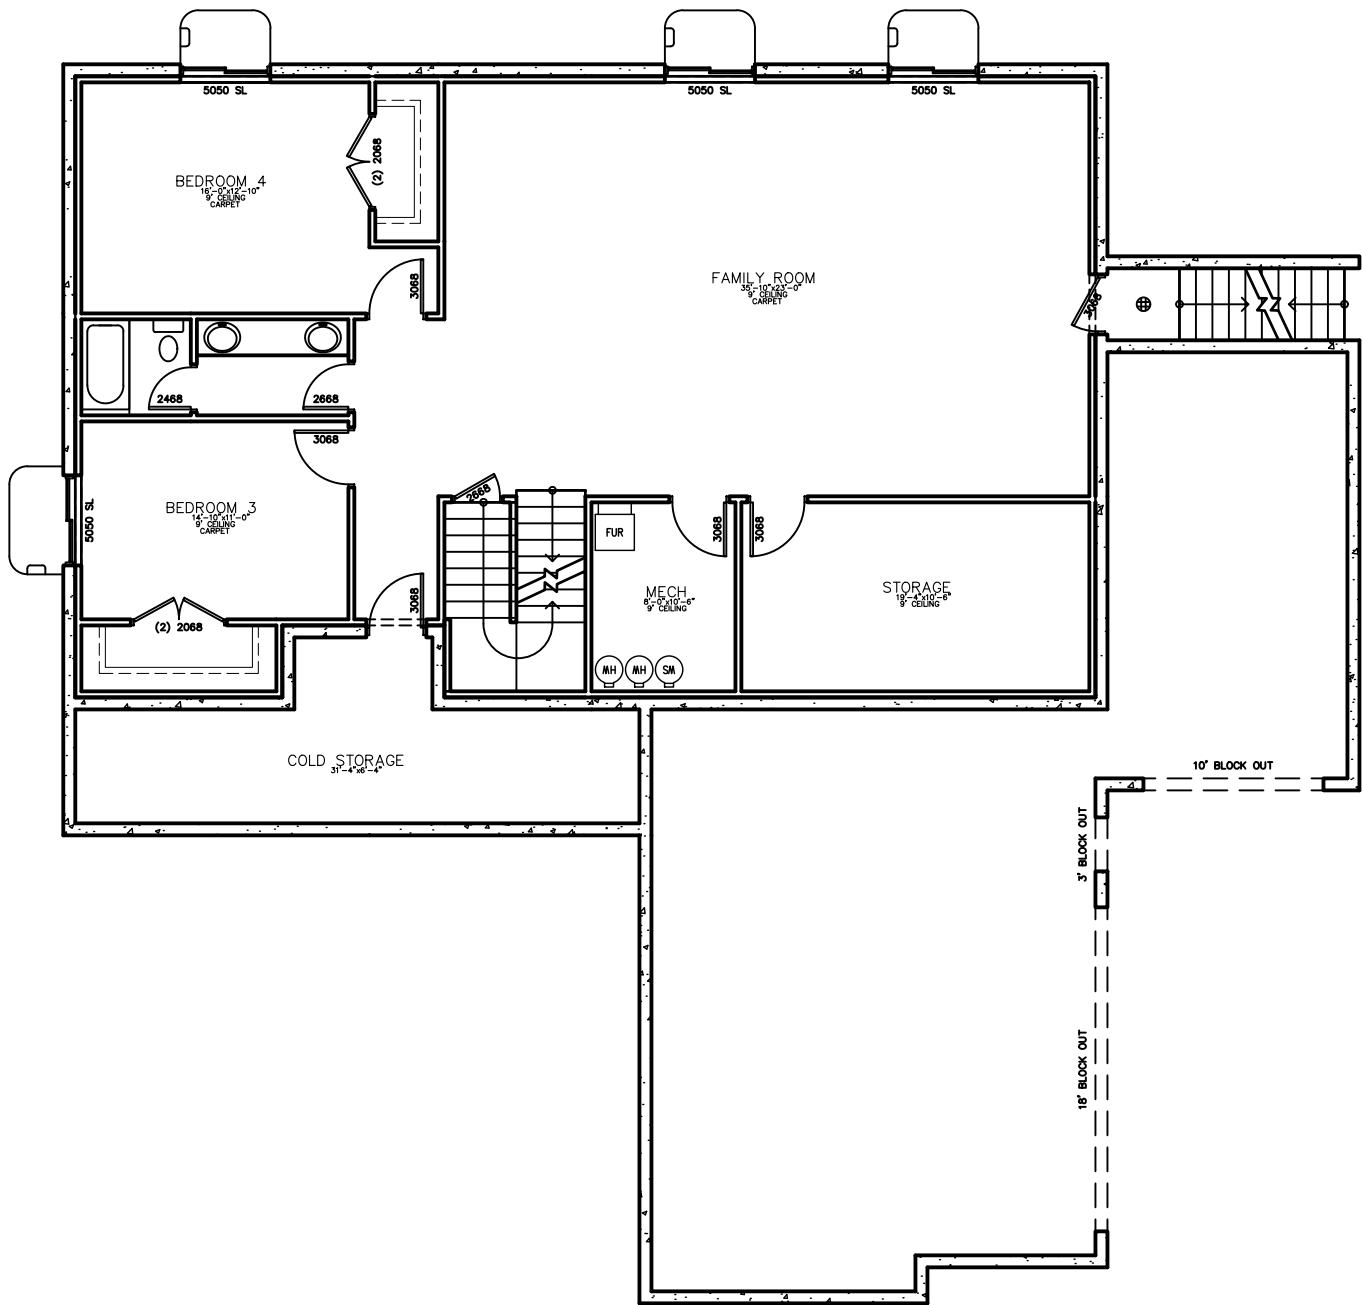

MAIN FLOOR

File Name:		SQUARE FOOTAGE	
09-005		Main Level:	2048
Bedrooms:	5	2nd Level:	---
Baths:	4	Basement:	2307
		Total:	4355
Width:	72'-0"	Depth:	72'-0"

J. LONNIE FOX
DRAFTING AND DESIGN

phone (801) 787-1442 • jlonniefox@gmail.com • www.jlfdraftingdesign.com

BASEMENT FLOOR

File Name:		SQUARE FOOTAGE	
09-005		Main Level:	2048
Bedrooms:	5	2nd Level:	----
Baths:	4	Basement:	2307
		Total:	4355
Width:	72'-0"	Depth:	72'-0"

J. LONNIE FOX
DRAFTING AND DESIGN

phone (801) 787-1442 • jlonniefox@gmail.com • www.jlfdraftingdesign.com