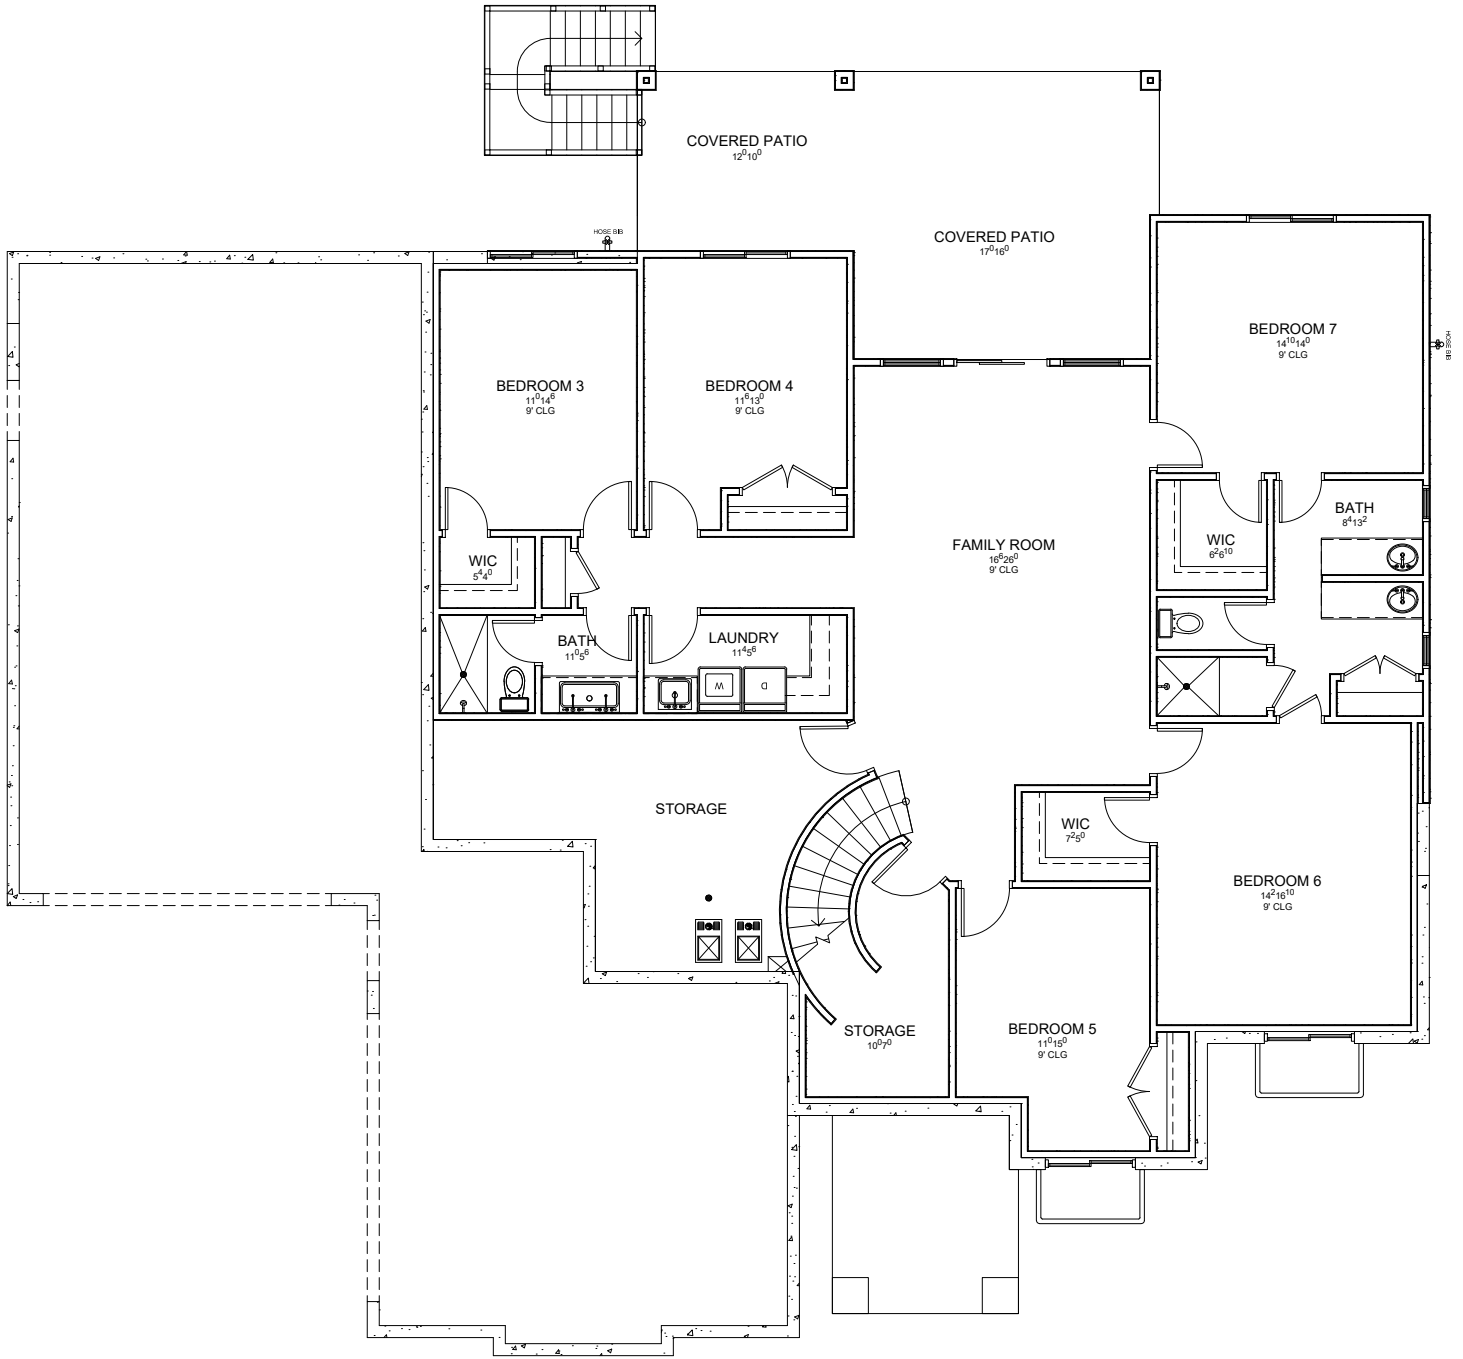

MAIN FLOOR

File Name:	SQUARE FOOTAGE	
17-015	Main Level:	2428
Bedrooms:	2nd Level:	0
Baths:	Basement:	2395
	Total:	4823
Width:	80'-0"	Depth: 71'-4"

**J. LONNIE FOX**  
DRAFTING AND DESIGN

phone (801) 787-1442 • jlonniefox@gmail.com • www.jlfdraftingdesign.com

**BASEMENT FLOOR**

File Name:		SQUARE FOOTAGE	
17-015		Main Level:	2428
Bedrooms:	7	2nd Level:	0
Baths:	6	Basement:	2395
		Total:	4823
Width:	80'-0"	Depth:	71'-4"

**J. LONNIE FOX**  
DRAFTING AND DESIGN