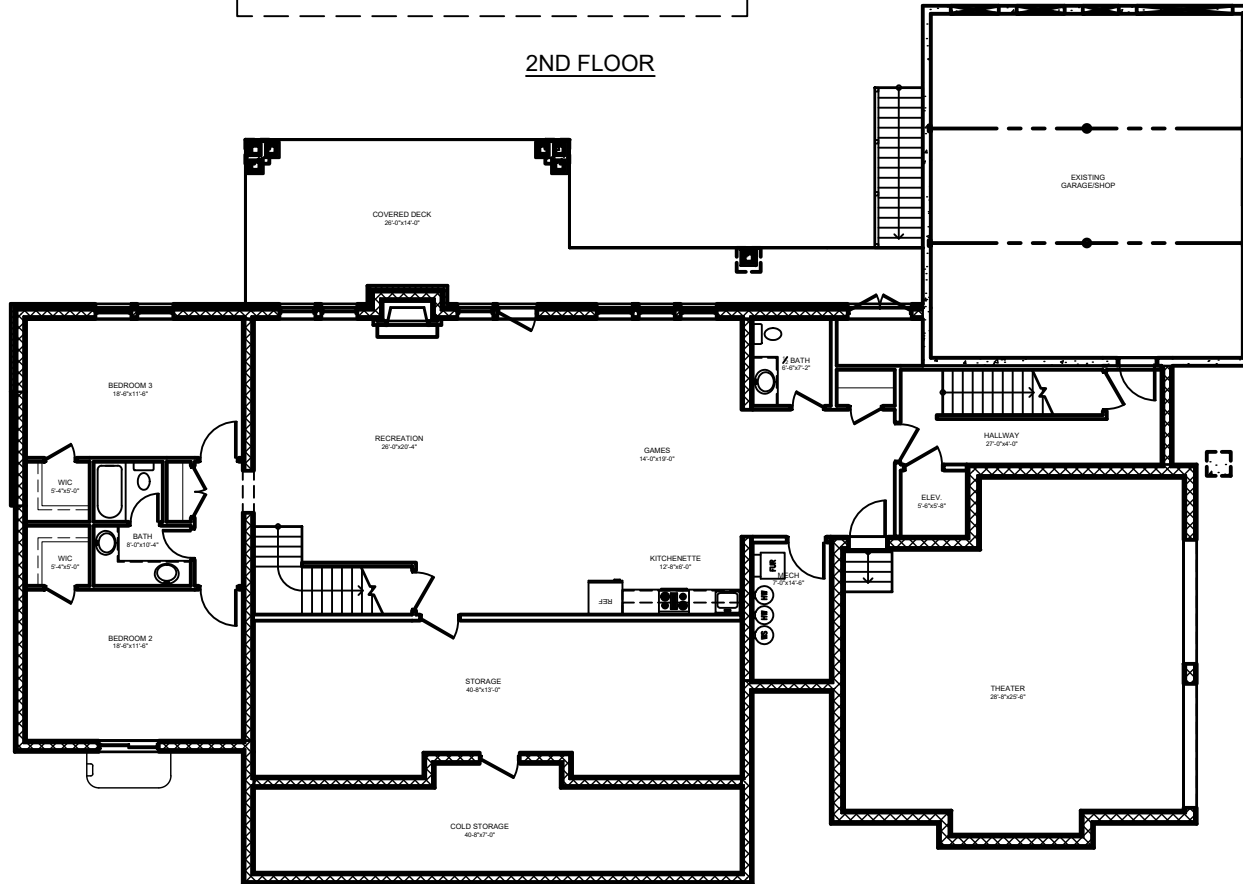

MAIN FLOOR

File Name:	15-001		
	SQUARE FOOTAGE		
	Main Level:	3046	
Bedrooms:	9	2nd Level:	3580
Baths:	7	Basement:	4187
	Total:	10,813	
Width:	104'-0"	Depth:	73'-0"

**J. LONNIE FOX**  
DRAFTING AND DESIGN

phone (801) 787-1442 • jlonniefox@gmail.com • www.jlfdraftingdesign.com

2ND FLOOR

BASEMENT FLOOR

File Name:	15-001		SQUARE FOOTAGE	
Bedrooms:	9	2nd Level:	3580	
Baths:	7	Basement:	4187	
		Total:	10,813	
Width:	104'-0"	Depth:	73'-0"	