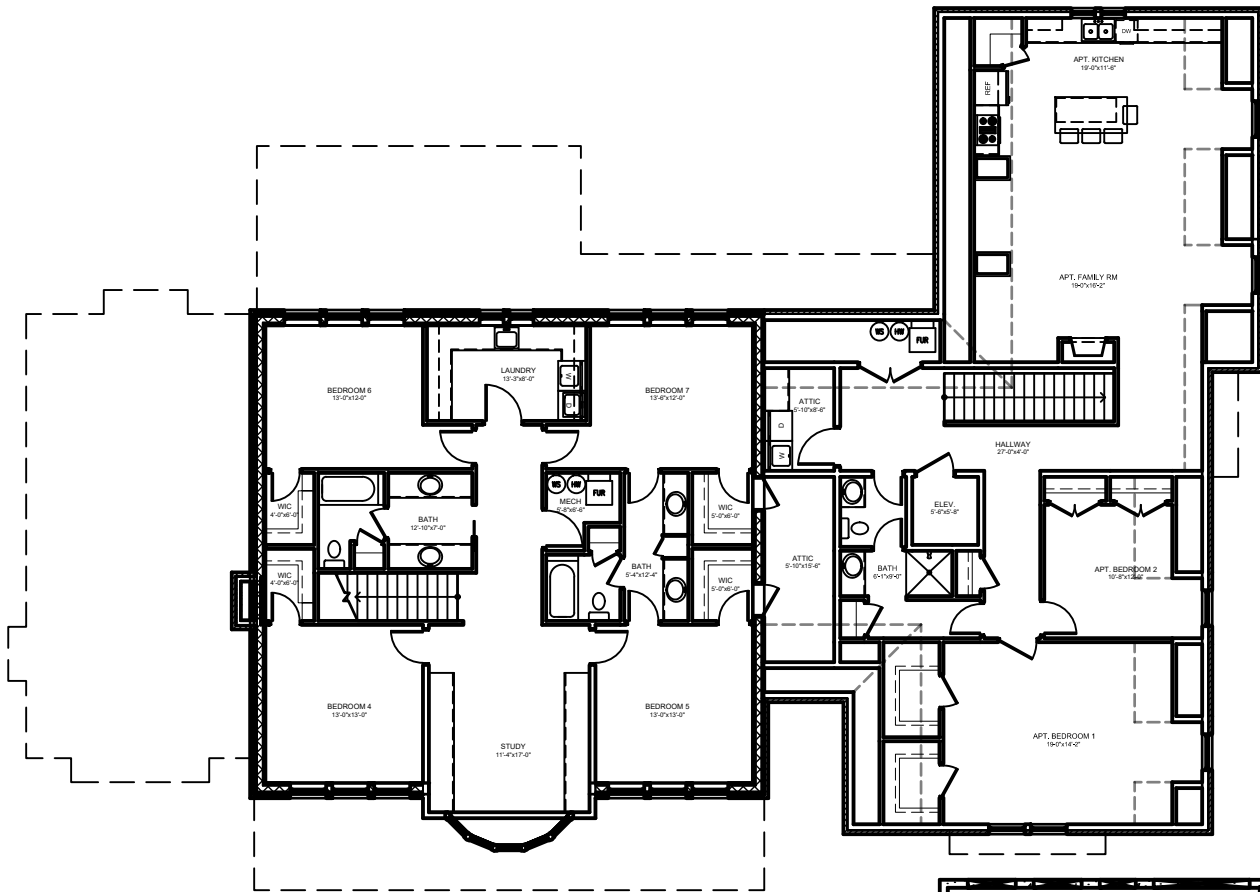

MAIN FLOOR

File Name:	15-001		
	SQUARE FOOTAGE		
	Main Level:	3046	
Bedrooms:	9	2nd Level:	3580
Baths:	7	Basement:	4187
	Total:	10,813	
Width:	104'-0"	Depth:	73'-0"

**J. LONNIE FOX**  
DRAFTING AND DESIGN

phone (801) 787-1442 • jlonniefox@gmail.com • www.jlfdraftingdesign.com

2ND FLOOR

BASEMENT FLOOR

File Name:	15-001		SQUARE FOOTAGE	
Bedrooms:	9	2nd Level:	3580	
Baths:	7	Basement:	4187	
		Total:	10,813	
Width:	104'-0"	Depth:	73'-0"	