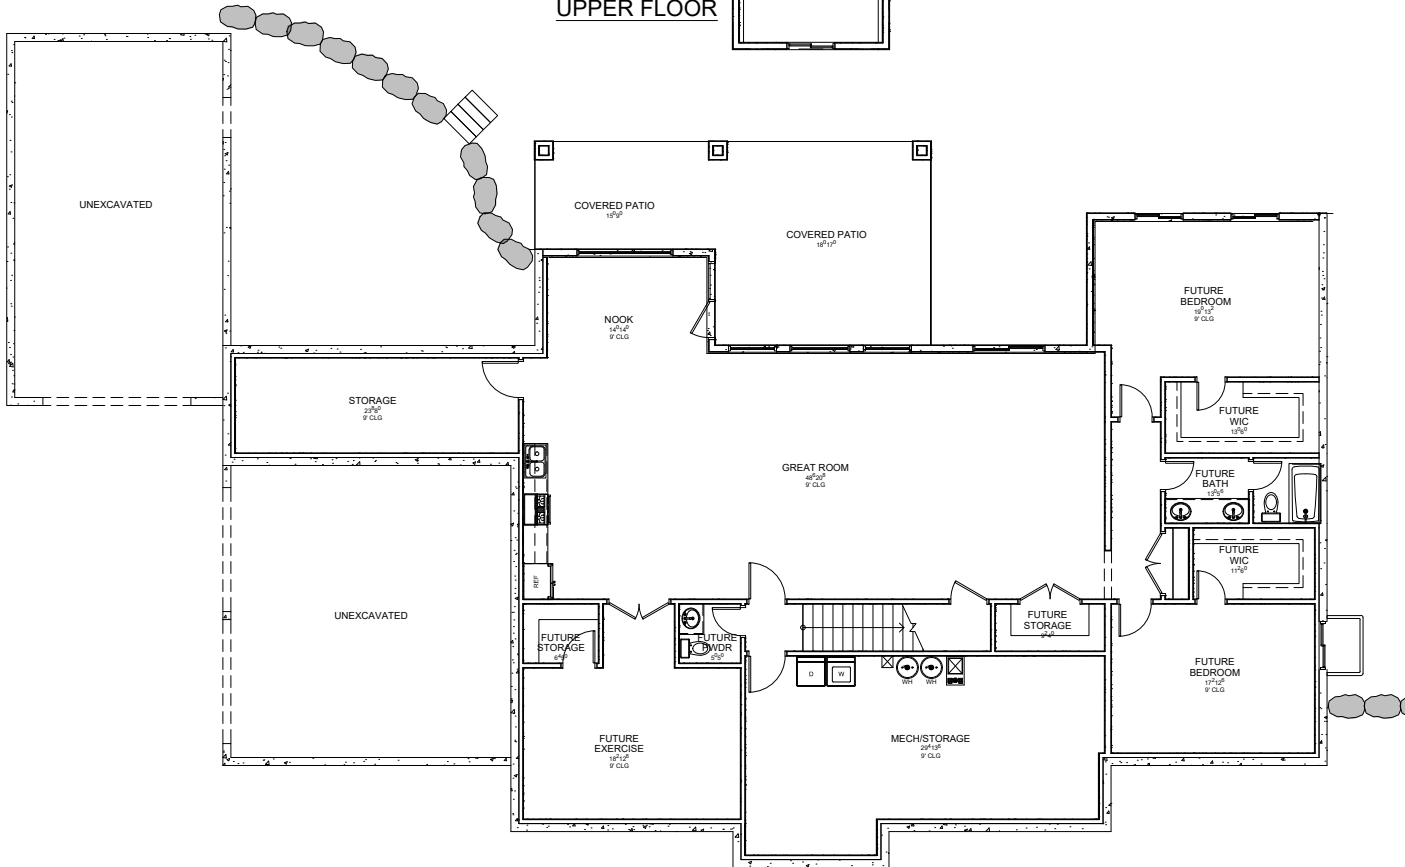

MAIN FLOOR

File Name:	17-023		SQUARE FOOTAGE	
Bedrooms:	7	2nd Level:	1800	
Baths:	7	Basement:	3274	
		Total:	8348	
Width:	110'-0"	Depth:	76'-6"	

**J. LONNIE FOX**  
 DRAFTING AND DESIGN

phone (801) 787-1442 • jlonniefox@gmail.com • www.jlfdraftingdesign.com

File Name:		SQUARE FOOTAGE	
17-023		Main Level:	3274
Bedrooms:	7	2nd Level:	1800
Baths:	7	Basement:	3274
		Total:	8348
Width:	110'-0"	Depth:	76'-6"

**OLDF** J. LONNIE FOX  
DRAFTING AND DESIGN

phone (801) 787-1442 • jlonniefox@gmail.com • www.jlfdraftingdesign.com