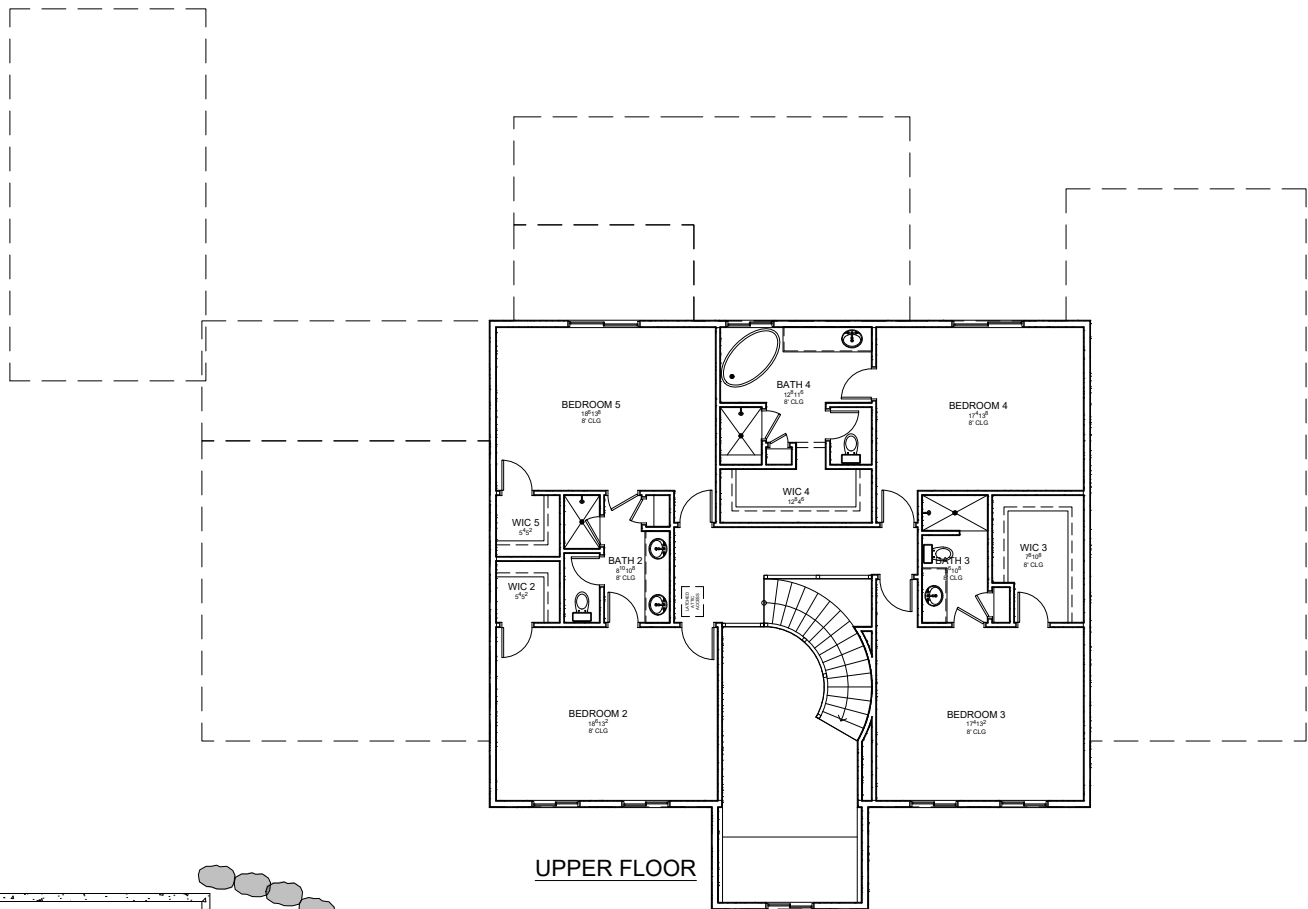

MAIN FLOOR

File Name:	17-023		SQUARE FOOTAGE	
Bedrooms:	7	2nd Level:	1800	
Baths:	7	Basement:	3274	
		Total:	8348	
Width:	110'-0"	Depth:	76'-6"	

**J. LONNIE FOX**  
 DRAFTING AND DESIGN

phone (801) 787-1442 • jlonniefox@gmail.com • www.jlfdraftingdesign.com

File Name:		SQUARE FOOTAGE	
17-023		Main Level:	3274
Bedrooms:	7	2nd Level:	1800
Baths:	7	Basement:	3274
		Total:	8348
Width:	110'-0"	Depth:	76'-6"

**OLDF** J. LONNIE FOX  
DRAFTING AND DESIGN

phone (801) 787-1442 • jlonniefox@gmail.com • www.jlfdraftingdesign.com