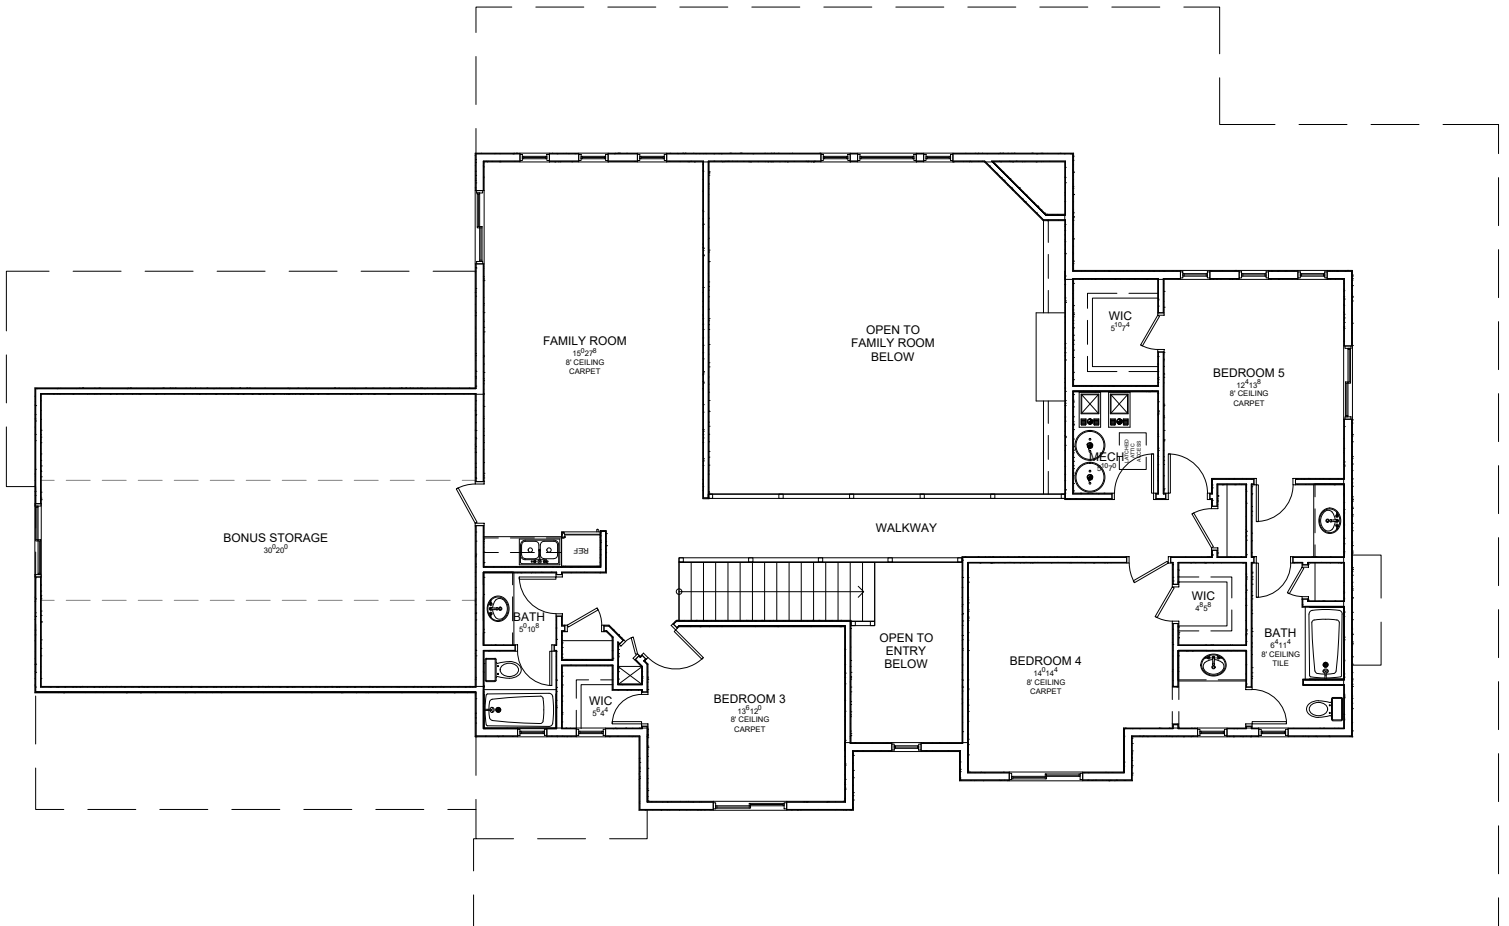

MAIN FLOOR

File Name:		SQUARE FOOTAGE	
16-016		Main Level:	2424
Bedrooms:	5	2nd Level:	2218
Baths:	4	Basement:	----
		Total:	4642
Width:	102'-0"	Depth:	63'-0"

J. LONNIE FOX
DRAFTING AND DESIGN

phone (801) 787-1442 • jlonniefox@gmail.com • www.jlfdraftingdesign.com

2ND FLOOR

File Name:		SQUARE FOOTAGE	
16-016		Main Level:	2424
Bedrooms:	5	2nd Level:	2218
Baths:	4	Basement:	----
		Total:	4642
Width:	102'-0"	Depth:	63'-0"

J. LONNIE FOX
DRAFTING AND DESIGN

phone (801) 787-1442 • jlonniefox@gmail.com • www.jlfdraftingdesign.com