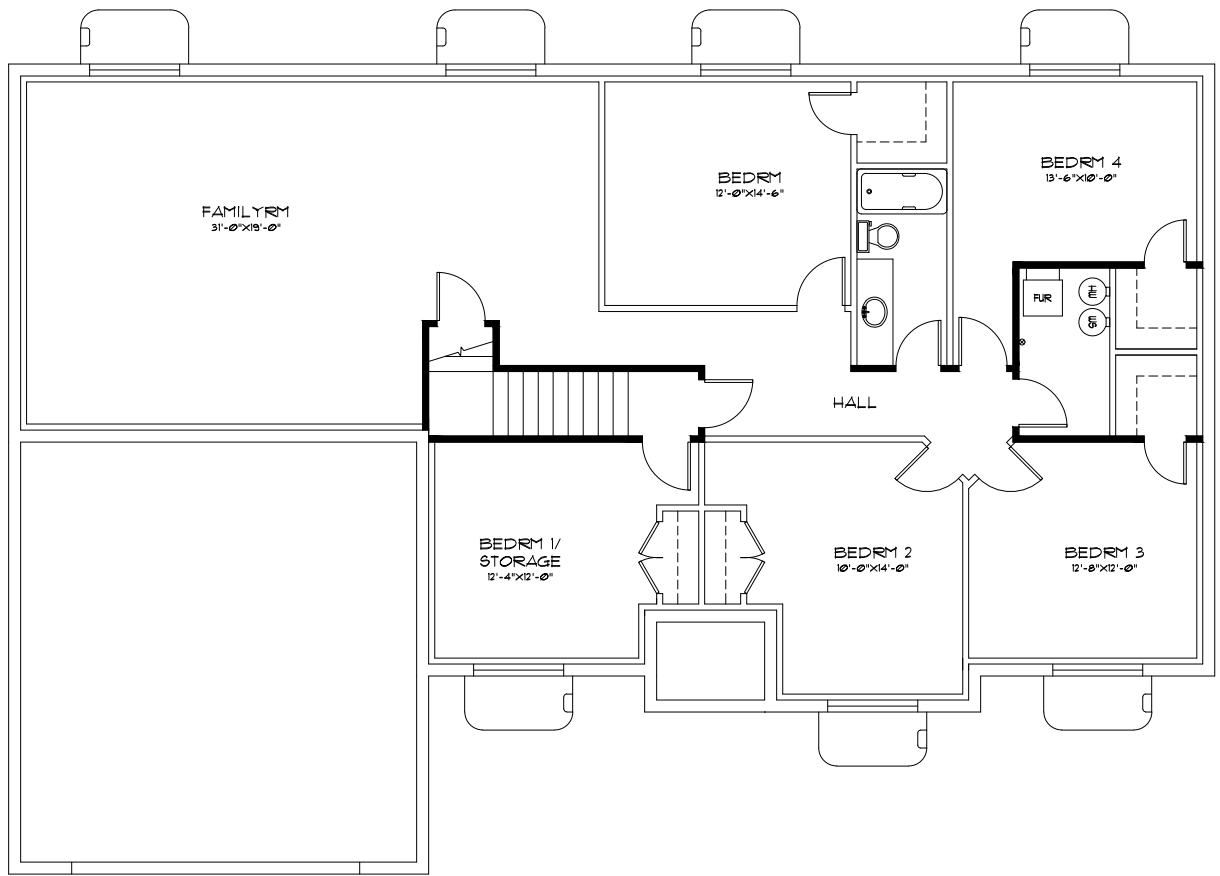

MAIN FLOOR

File Name:	SQUARE FOOTAGE	
07-002	Main Level:	1989
Bedrooms:	8	2nd Level: -
Baths:	4	Basement: 1989
	Total:	3978
Width:	67'-0"	Depth: 45'-0"

J. LONNIE FOX
DRAFTING AND DESIGN

phone (801) 787-1442 • jlonniefox@gmail.com • www.jlfdraftingdesign.com

BASEMENT FLOOR

File Name:		SQUARE FOOTAGE	
07-002		Main Level:	1989
Bedrooms:	8	2nd Level:	-
Baths:	4	Basement:	1989
		Total:	3978
Width:	67'-0"	Depth:	45'-0"

J. LONNIE FOX
DRAFTING AND DESIGN

phone (801) 787-1442 • jlonniefox@gmail.com • www.jlfdraftingdesign.com