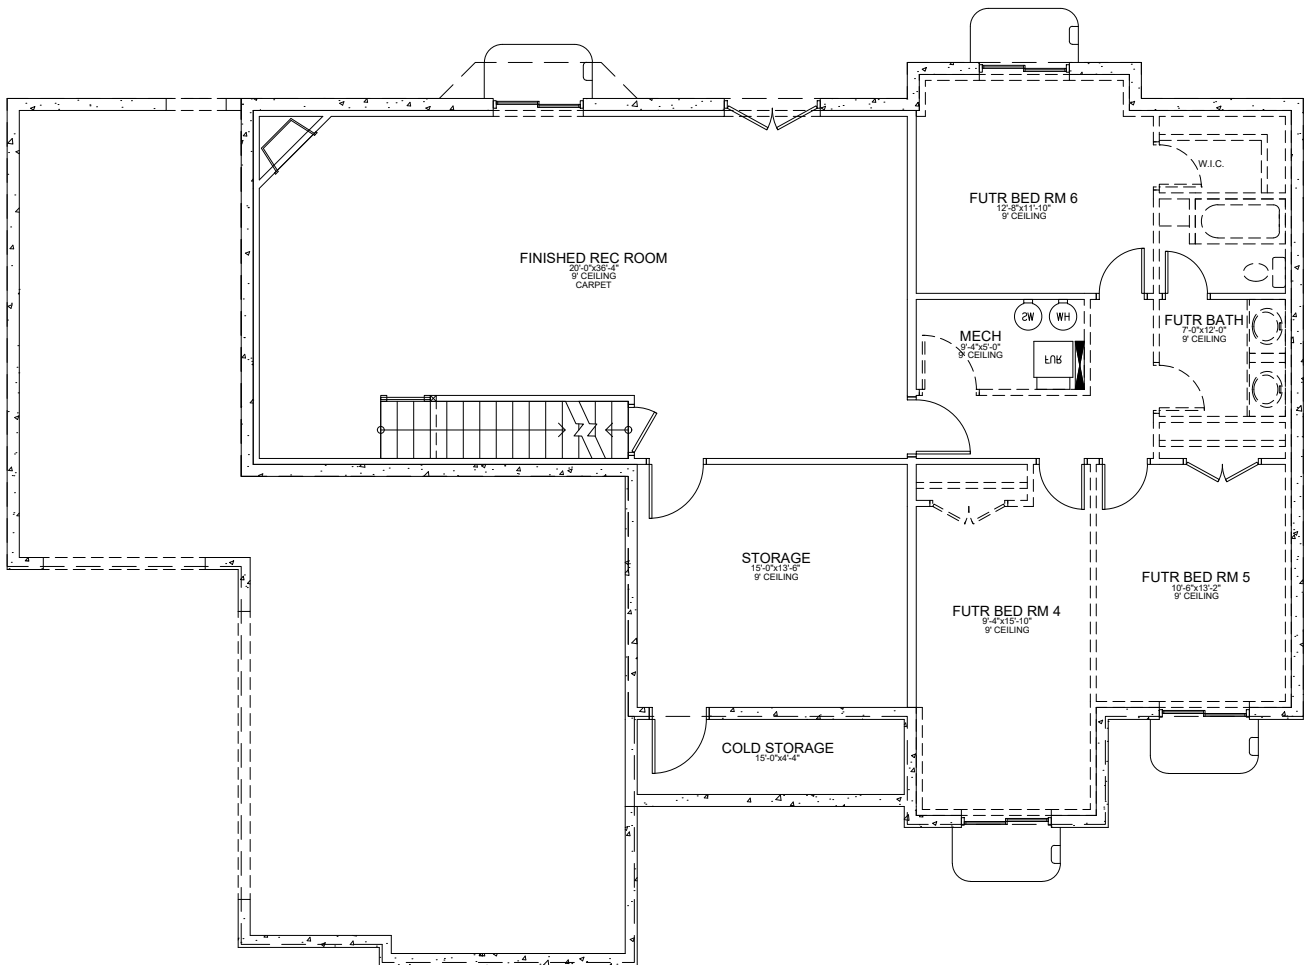

MAIN FLOOR

File Name:	SQUARE FOOTAGE	
11-004	Main Level:	1849
Bedrooms:	6	2nd Level: ----
Baths:	4	Basement: 1919
	Total:	3768
Width:	72'-0"	Depth: 50'-0"

J. LONNIE FOX
DRAFTING AND DESIGN

phone (801) 787-1442 • jlonniefox@gmail.com • www.jlfdraftingdesign.com

BASEMENT FLOOR

File Name:		SQUARE FOOTAGE	
11-004		Main Level:	1849
Bedrooms:	6	2nd Level:	----
Baths:	4	Basement:	1919
		Total:	3768
Width:	72'-0"	Depth:	50'-0"

J. LONNIE FOX
DRAFTING AND DESIGN

phone (801) 787-1442 • jlonniefox@gmail.com • www.jlfdraftingdesign.com