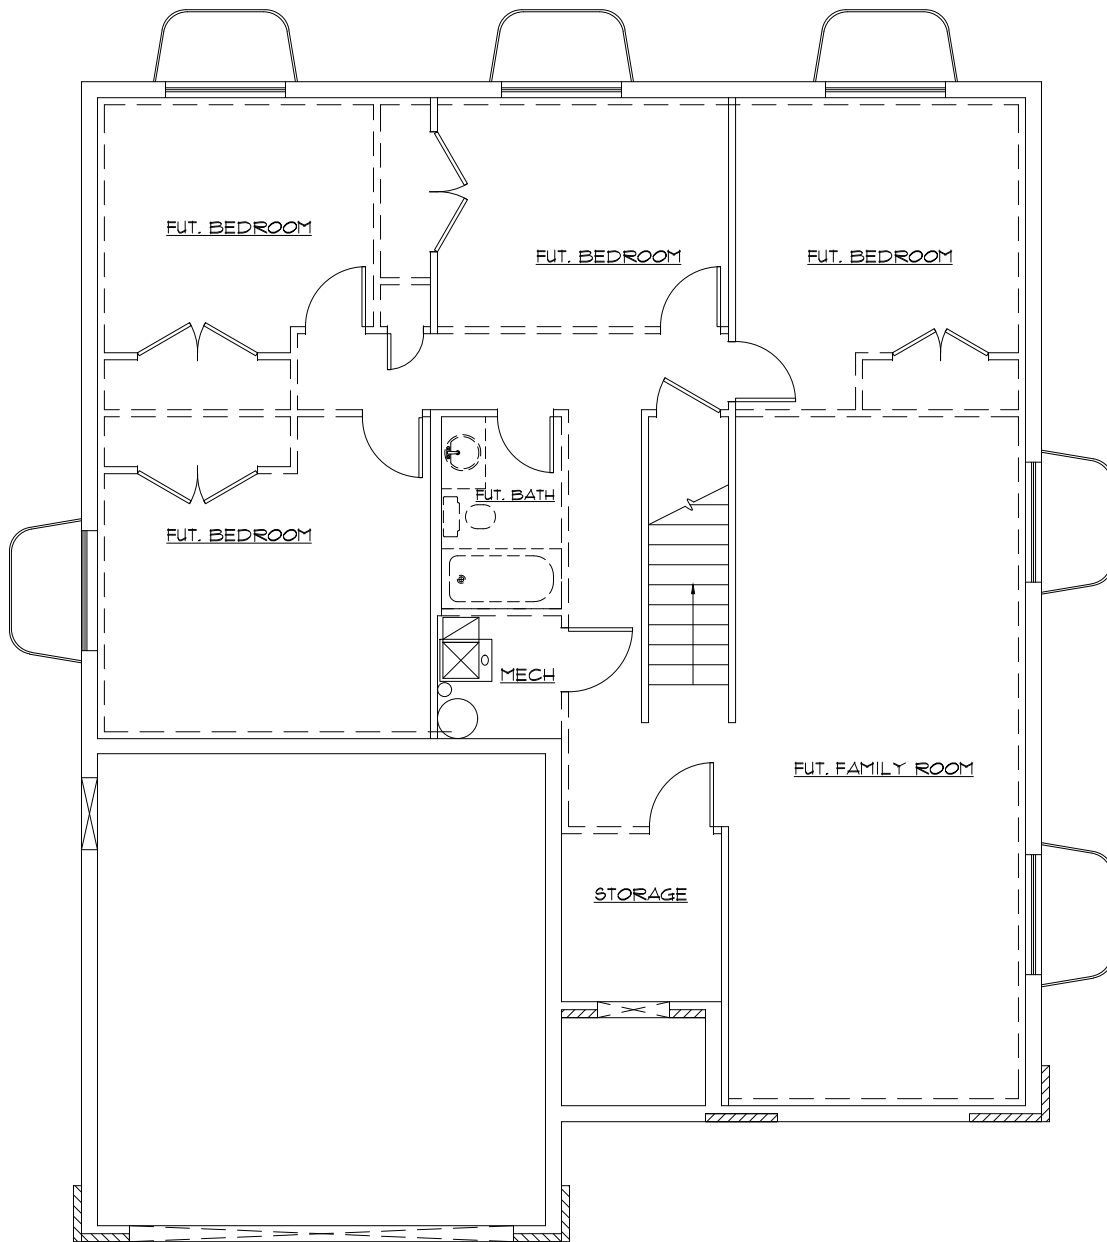

MAIN FLOOR

File Name:	SQUARE FOOTAGE	
07-012	Main Level:	1425
Bedrooms:	7	2nd Level: -
Baths:	3	Basement: 1437
	Total:	2862
Width:	40'-0"	Depth: 48'-0"

**J. LONNIE FOX**  
DRAFTING AND DESIGN

phone (801) 787-1442 • jlonniefox@gmail.com • www.jlfdraftingdesign.com

**BASEMENT FLOOR**

File Name:	07-012		<b>SQUARE FOOTAGE</b>	
			Main Level:	1425
Bedrooms:	7		2nd Level:	-
Baths:	3		Basement:	1437
			Total:	2862
Width:	40'-0"	Depth:	48'-0"	

**J. LONNIE FOX**  
DRAFTING AND DESIGN