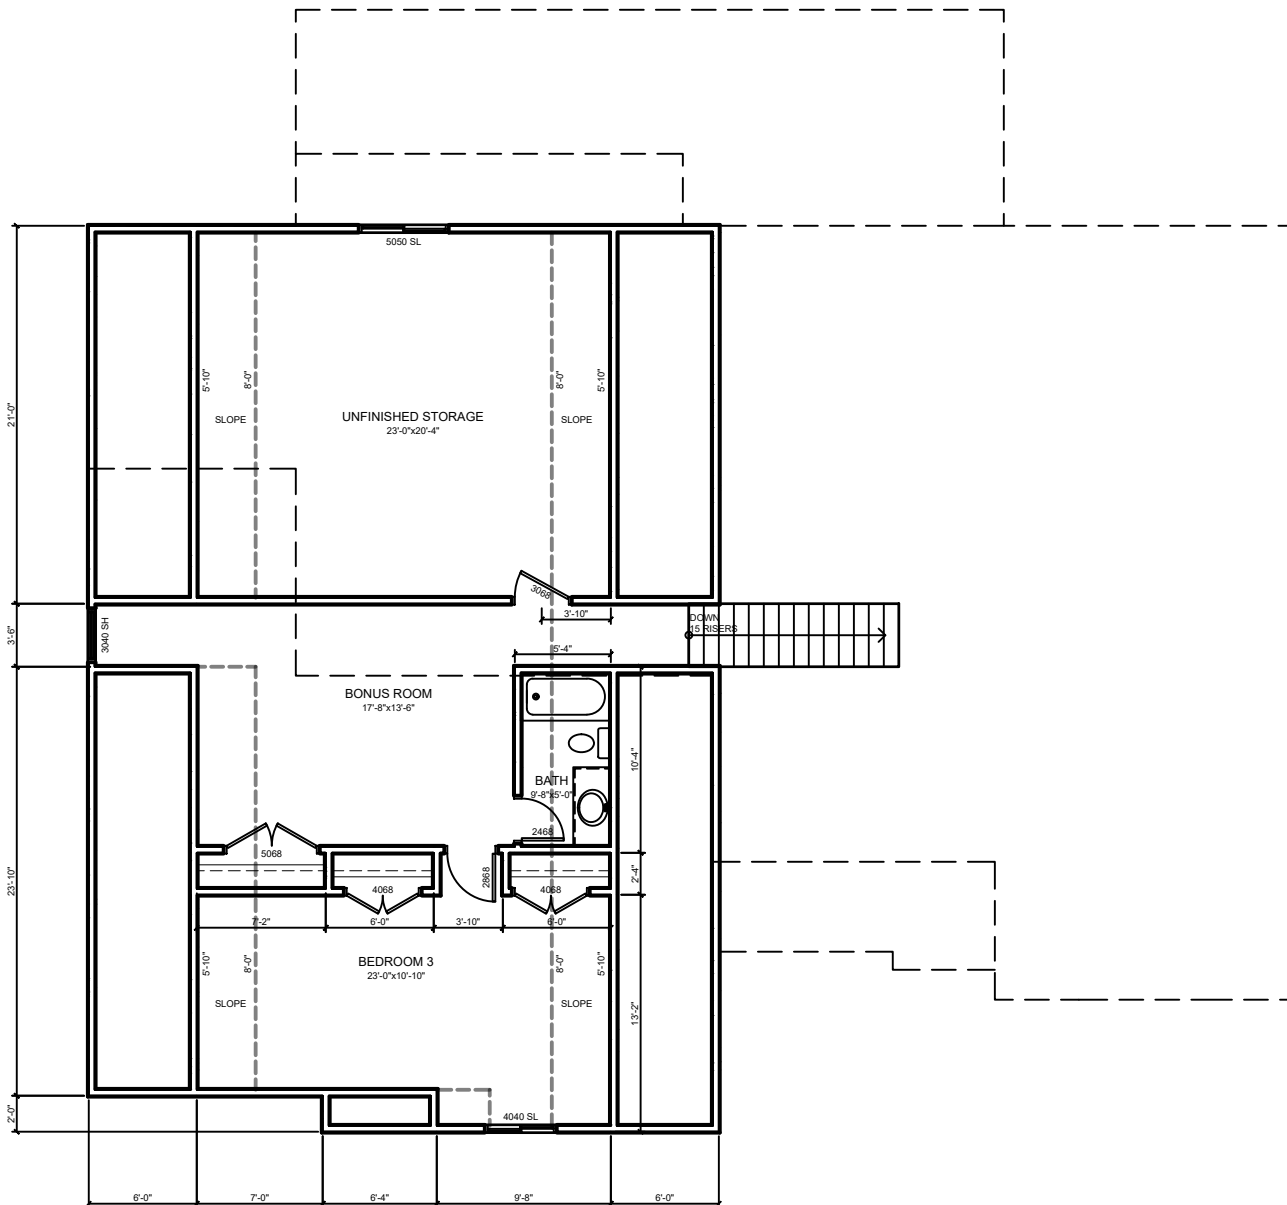

MAIN FLOOR

File Name:		SQUARE FOOTAGE	
15-009		Main Level:	2080
Bedrooms:	3	2nd Level:	1154
Baths:	4	Basement:	----
		Total:	3234
Width:	67'-0"	Depth:	55'-0"

J. LONNIE FOX
DRAFTING AND DESIGN

phone (801) 787-1442 • jlonniefox@gmail.com • www.jlfdraftingdesign.com

2ND FLOOR

File Name:		SQUARE FOOTAGE	
15-009		Main Level:	2080
Bedrooms:	3	2nd Level:	1154
Baths:	4	Basement:	----
		Total:	3234
Width:	67'-0"	Depth:	55'-0"

J. LONNIE FOX
DRAFTING AND DESIGN

phone (801) 787-1442 • jlonniefox@gmail.com • www.jlfdraftingdesign.com