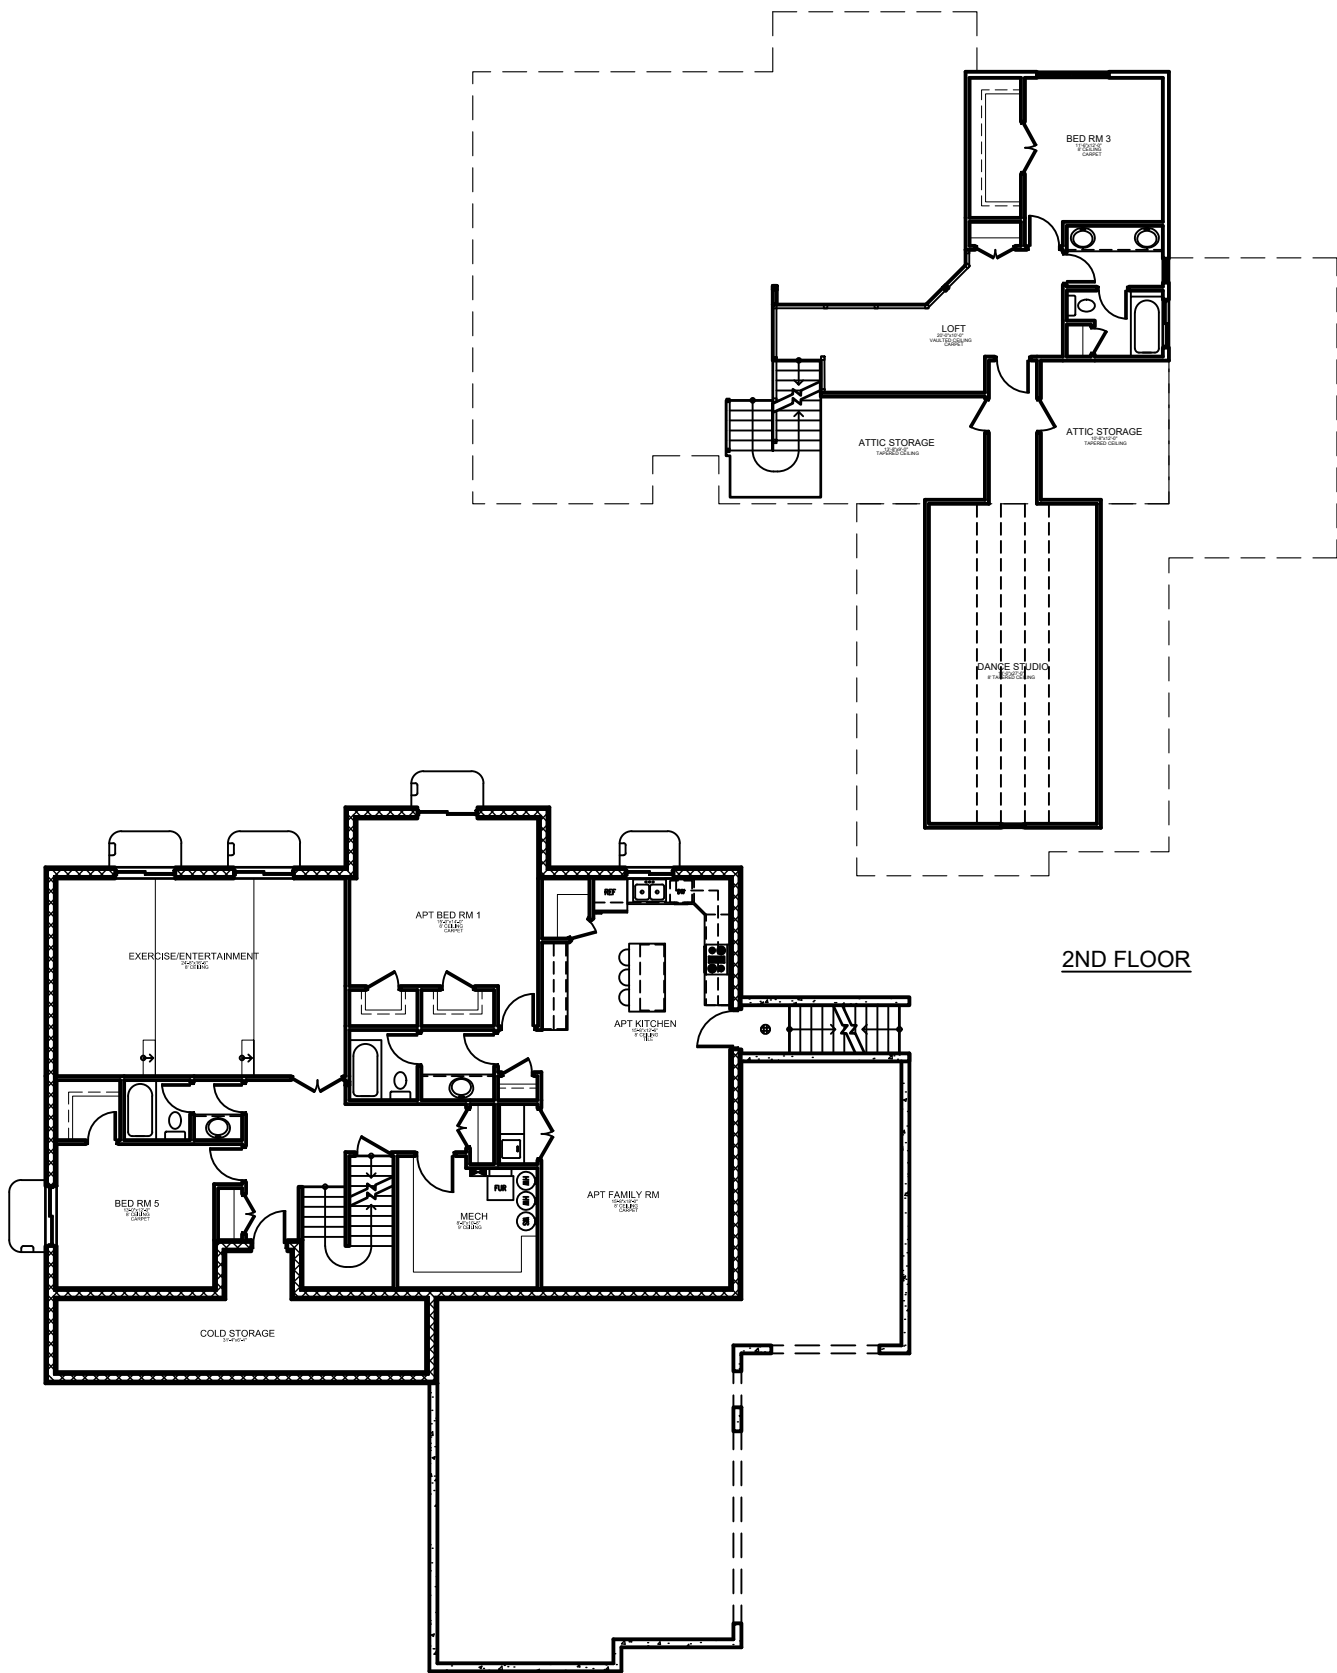

MAIN FLOOR

File Name:	13-003		
	SQUARE FOOTAGE		
	Main Level:		2151
Bedrooms:	7	2nd Level:	967
Baths:	6	Basement:	2755
		Total:	5873
Width:	72'-0"	Depth:	72'-0"

J. LONNIE FOX
DRAFTING AND DESIGN

phone (801) 787-1442 • jlonniefox@gmail.com • www.jlfdraftingdesign.com

2ND FLOOR

BASEMENT FLOOR

File Name:	13-003		
	SQUARE FOOTAGE		
	Main Level:		2151
Bedrooms:	7	2nd Level:	967
Baths:	6	Basement:	2755
		Total:	5873
Width:	72'-0"	Depth:	72'-0"

J. LONNIE FOX
DRAFTING AND DESIGN