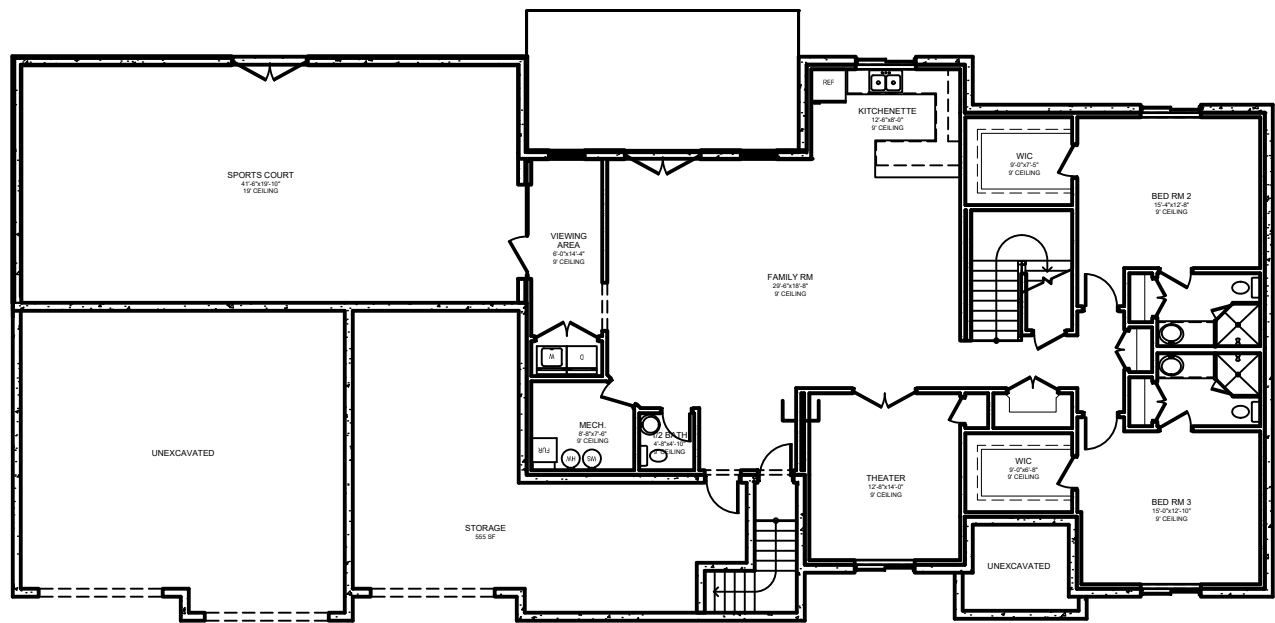

MAIN FLOOR

File Name:		SQUARE FOOTAGE	
14-016		Main Level:	2236
Bedrooms:	3	2nd Level:	---
Baths:	5	Basement:	3684
		Total:	5920
Width:	105'-0"	Depth:	47'-0"

J. LONNIE FOX
DRAFTING AND DESIGN

phone (801) 787-1442 • jlonniefox@gmail.com • www.jlfdraftingdesign.com

BASEMENT FLOOR

File Name:		SQUARE FOOTAGE	
14-016		Main Level:	2236
Bedrooms:	3	2nd Level:	----
Baths:	5	Basement:	3684
		Total:	5920
Width:	105'-0"	Depth:	47'-0"

J. LONNIE FOX
DRAFTING AND DESIGN

phone (801) 787-1442 • jlonniefox@gmail.com • www.jlfdraftingdesign.com