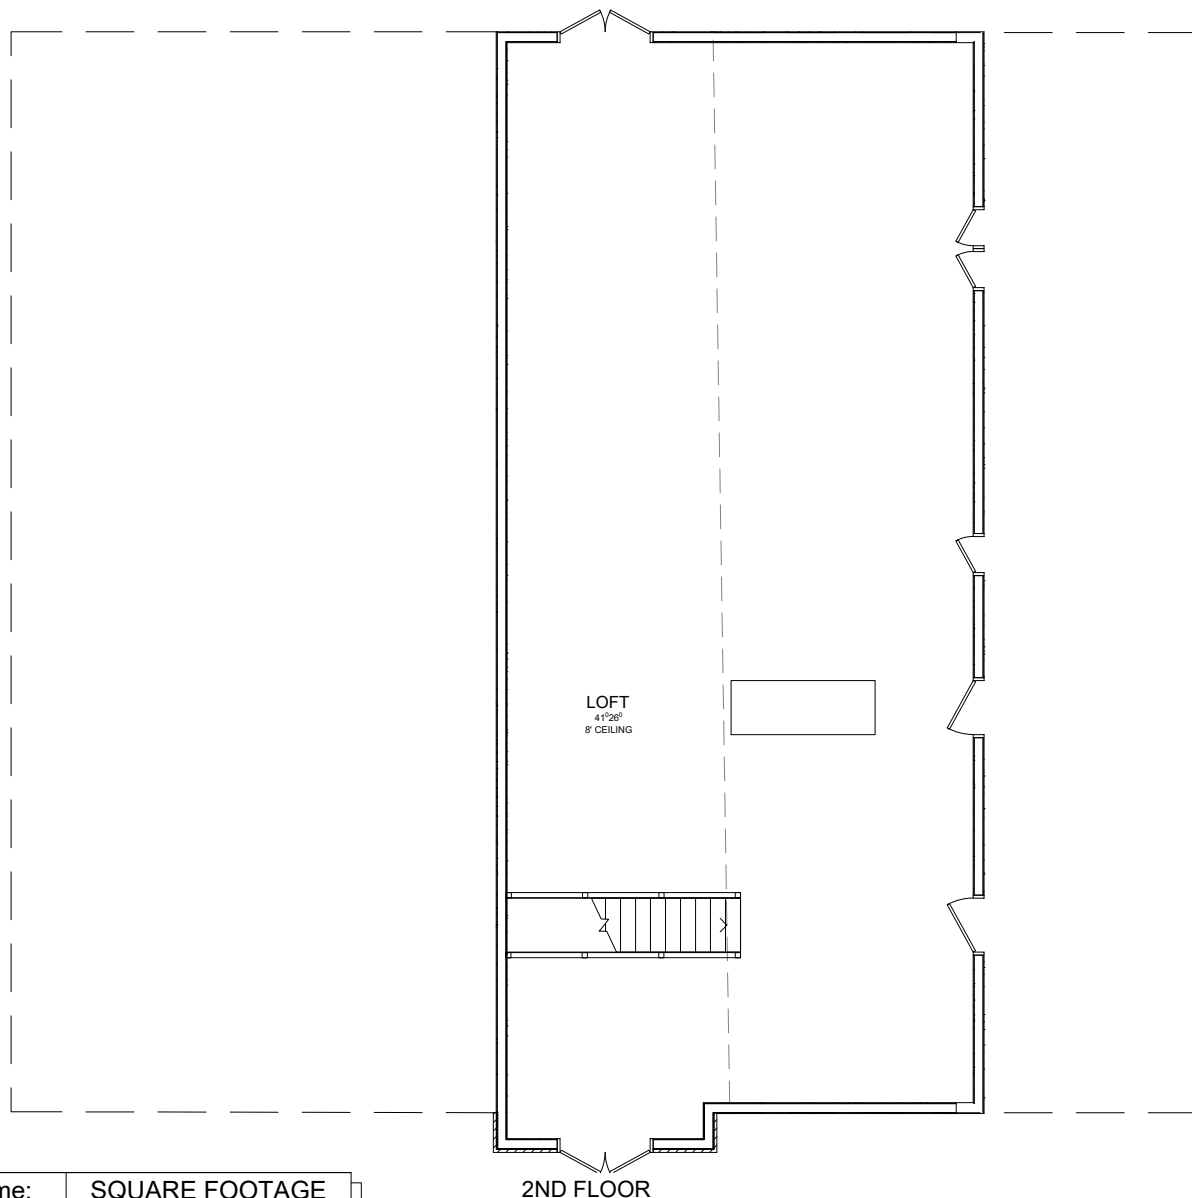

MAIN FLOOR

File Name:		SQUARE FOOTAGE	
16-017		Main Level:	3960
Bedrooms:	----	2nd Level:	1644
Baths:	----	Basement:	----
		Total:	5604
Width:	66	Depth:	60

J. LONNIE FOX
DRAFTING AND DESIGN

phone (801) 787-1442 • jlonniefox@gmail.com • www.jlfdraftingdesign.com

File Name:	SQUARE FOOTAGE		
16-017	Main Level:	3960	
Bedrooms: ----	2nd Level:	1644	
Baths: ----	Basement:	----	
	Total:	5604	
Width:	66	Depth:	60

J. LONNIE FOX
DRAFTING AND DESIGN

phone (801) 787-1442 • jlonniefox@gmail.com • www.jlfdraftingdesign.com